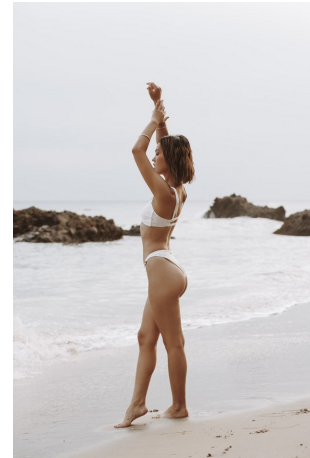

**SELIN**

Enkie Tuvshin Height 5'9" | 175cm Bust 34" | 86cm Waist 25" | 63cm Hips 35" | 89cm  
Dress 2-4 US | 32-34 EU Shoe 7.5 US | 38.5 EU Hair Brown Eyes Brown

**CGM**  
CAROLINE GLEASON  
MANAGEMENT

Enkie Tuvshin Height 5'9" | 175cm Bust 34" | 86cm Waist 25" | 63cm Hips 35" | 89cm  
Dress 2-4 US | 32-34 EU Shoe 7.5 US | 38.5 EU Hair Brown Eyes Brown

**SELIN**

**SELIN**

Enkie Tuvshin Height 5'9" | 175cm Bust 34" | 86cm Waist 25" | 63cm Hips 35" | 89cm  
Dress 2-4 US | 32-34 EU Shoe 7.5 US | 38.5 EU Hair Brown Eyes Brown

**CGM**  
CAROLINE GLEASON  
MANAGEMENT

Enkie Tuvshin   Height 5'9" | 175cm   Bust 34" | 86cm   Waist 25" | 63cm   Hips 35" | 89cm  
Dress 2-4 US | 32-34 EU   Shoe 7.5 US | 38.5 EU   Hair Brown   Eyes Brown