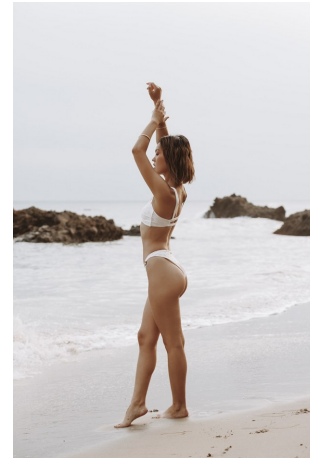

SELIN

Enkie Tuvshin Height 5'9" | 175cm Bust 34" | 86cm Waist 25" | 63cm Hips 35" | 89cm
Dress 2-4 US | 32-34 EU Shoe 7.5 US | 38.5 EU Hair Brown Eyes Brown

CGM
CAROLINE GLEASON
MANAGEMENT

Enkie Tuvshin Height 5'9" | 175cm Bust 34" | 86cm Waist 25" | 63cm Hips 35" | 89cm
Dress 2-4 US | 32-34 EU Shoe 7.5 US | 38.5 EU Hair Brown Eyes Brown

SELIN

SELIN

Enkie Tuvshin Height 5'9" | 175cm Bust 34" | 86cm Waist 25" | 63cm Hips 35" | 89cm
Dress 2-4 US | 32-34 EU Shoe 7.5 US | 38.5 EU Hair Brown Eyes Brown

CGM
CAROLINE GLEASON
MANAGEMENT

Enkie Tuvshin Height 5'9" | 175cm Bust 34" | 86cm Waist 25" | 63cm Hips 35" | 89cm
Dress 2-4 US | 32-34 EU Shoe 7.5 US | 38.5 EU Hair Brown Eyes Brown