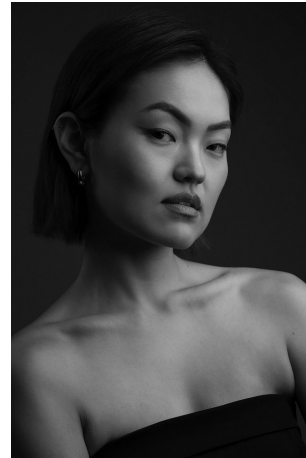

SELIN

Enkie Tuvshin Height 5'9" | 175cm Bust 34" | 86cm Waist 25" | 63cm Hips 35" | 89cm
Dress 2-4 US | 32-34 EU Shoe 7.5 US | 38.5 EU Hair Brown Eyes Brown

CGM
CAROLINE GLEASON
MANAGEMENT

Enkie Tuvshin Height 5'9" | 175cm Bust 34" | 86cm Waist 25" | 63cm Hips 35" | 89cm
Dress 2-4 US | 32-34 EU Shoe 7.5 US | 38.5 EU Hair Brown Eyes Brown

SELIN

SELIN

Enkie Tuvshin Height 5'9" | 175cm Bust 34" | 86cm Waist 25" | 63cm Hips 35" | 89cm
Dress 2-4 US | 32-34 EU Shoe 7.5 US | 38.5 EU Hair Brown Eyes Brown

CGM
CAROLINE GLEASON
MANAGEMENT

Enkie Tuvshin Height 5'9" | 175cm Bust 34" | 86cm Waist 25" | 63cm Hips 35" | 89cm
Dress 2-4 US | 32-34 EU Shoe 7.5 US | 38.5 EU Hair Brown Eyes Brown