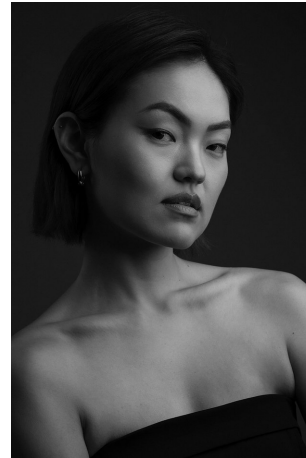

**SELIN**

Enkie Tuvshin Height 5'9" | 175cm Bust 34" | 86cm Waist 25" | 63cm Hips 35" | 89cm  
Dress 2-4 US | 32-34 EU Shoe 7.5 US | 38.5 EU Hair Brown Eyes Brown

**CGM**  
CAROLINE GLEASON  
MANAGEMENT

Enkie Tuvshin Height 5'9" | 175cm Bust 34" | 86cm Waist 25" | 63cm Hips 35" | 89cm  
Dress 2-4 US | 32-34 EU Shoe 7.5 US | 38.5 EU Hair Brown Eyes Brown

**SELIN**

**SELIN**

Enkie Tuvshin Height 5'9" | 175cm Bust 34" | 86cm Waist 25" | 63cm Hips 35" | 89cm  
Dress 2-4 US | 32-34 EU Shoe 7.5 US | 38.5 EU Hair Brown Eyes Brown