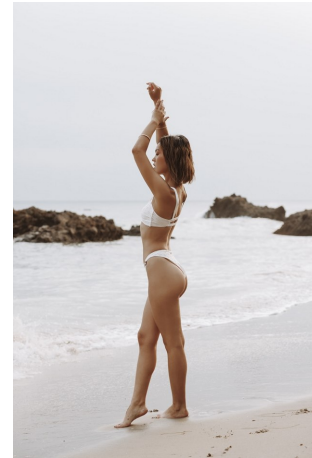

SELIN

Enkie Tuvshin Height 5'9" | 175cm Bust 34" | 86cm Waist 25" | 63cm Hips 35" | 89cm
Dress 2-4 US | 32-34 EU Shoe 7.5 US | 38.5 EU Hair Brown Eyes Brown

CGM
CAROLINE GLEASON
MANAGEMENT

Enkie Tuvshin Height 5'9" | 175cm Bust 34" | 86cm Waist 25" | 63cm Hips 35" | 89cm
Dress 2-4 US | 32-34 EU Shoe 7.5 US | 38.5 EU Hair Brown Eyes Brown

SELIN

SELIN

Enkie Tuvshin Height 5'9" | 175cm Bust 34" | 86cm Waist 25" | 63cm Hips 35" | 89cm
Dress 2-4 US | 32-34 EU Shoe 7.5 US | 38.5 EU Hair Brown Eyes Brown

CGM
CAROLINE GLEASON
MANAGEMENT

Enkie Tuvshin Height 5'9" | 175cm Bust 34" | 86cm Waist 25" | 63cm Hips 35" | 89cm
Dress 2-4 US | 32-34 EU Shoe 7.5 US | 38.5 EU Hair Brown Eyes Brown