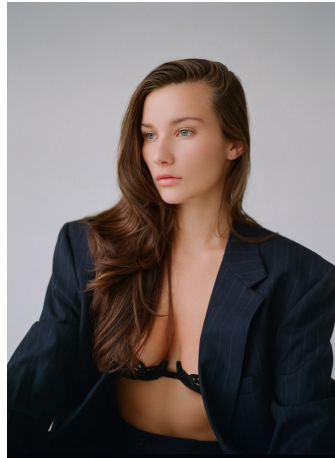

Mel Randel Height 5'9" | 175cm Bust 34" | 86cm Waist 26" | 66cm Hips 35" | 89cm
Dress 4 US | 34 EU Shoe 9 US | 40 EU Hair Brown Eyes Grey | Blue

Mel Randel Height 5'9" | 175cm Bust 34" | 86cm Waist 26" | 66cm Hips 35" | 89cm
Dress 4 US | 34 EU Shoe 9 US | 40 EU Hair Brown Eyes Grey | Blue

Mel Randel Height 5'9" | 175cm Bust 34" | 86cm Waist 26" | 66cm Hips 35" | 89cm
Dress 4 US | 34 EU Shoe 9 US | 40 EU Hair Brown Eyes Grey | Blue

CGM
CAROLINE GLEASON
MANAGEMENT