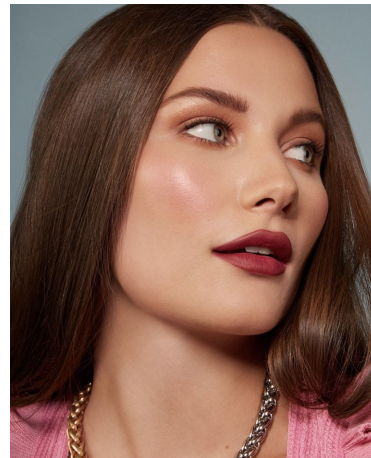

Mel Randel Height 5'9" | 175cm Bust 34" | 86cm Waist 26" | 66cm Hips 35" | 89cm  
Dress 4 US | 34 EU Shoe 9 US | 40 EU Hair Brown Eyes Grey | Blue

Mel Randel Height 5'9" | 175cm Bust 34" | 86cm Waist 26" | 66cm Hips 35" | 89cm  
Dress 4 US | 34 EU Shoe 9 US | 40 EU Hair Brown Eyes Grey | Blue

Mel Randel Height 5'9" | 175cm Bust 34" | 86cm Waist 26" | 66cm Hips 35" | 89cm  
Dress 4 US | 34 EU Shoe 9 US | 40 EU Hair Brown Eyes Grey | Blue