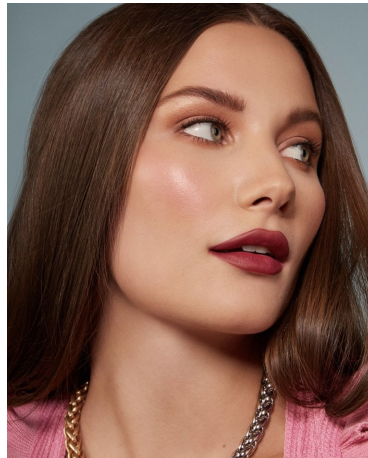

Mel Randel Height 5'9" | 175cm Bust 34" | 86cm Waist 26" | 66cm Hips 35" | 89cm  
Dress 4 US | 34 EU Shoe 9 US | 40 EU Hair Brown Eyes Grey | Blue

Mel Randel Height 5'9" | 175cm Bust 34" | 86cm Waist 26" | 66cm Hips 35" | 89cm  
Dress 4 US | 34 EU Shoe 9 US | 40 EU Hair Brown Eyes Grey | Blue

Mel Randel Height 5'9" | 175cm Bust 34" | 86cm Waist 26" | 66cm Hips 35" | 89cm  
Dress 4 US | 34 EU Shoe 9 US | 40 EU Hair Brown Eyes Grey | Blue