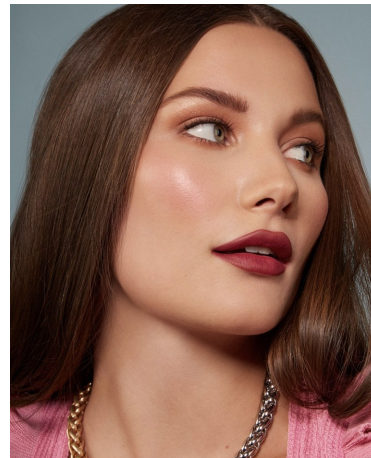

Mel Randel Height 5'9" | 175cm Bust 34" | 86cm Waist 26" | 66cm Hips 35" | 89cm
Dress 4 US | 34 EU Shoe 9 US | 40 EU Hair Brown Eyes Grey | Blue

Mel Randel Height 5'9" | 175cm Bust 34" | 86cm Waist 26" | 66cm Hips 35" | 89cm
Dress 4 US | 34 EU Shoe 9 US | 40 EU Hair Brown Eyes Grey | Blue

Mel Randel Height 5'9" | 175cm Bust 34" | 86cm Waist 26" | 66cm Hips 35" | 89cm
Dress 4 US | 34 EU Shoe 9 US | 40 EU Hair Brown Eyes Grey | Blue

CGM
CAROLINE GLEASON
MANAGEMENT