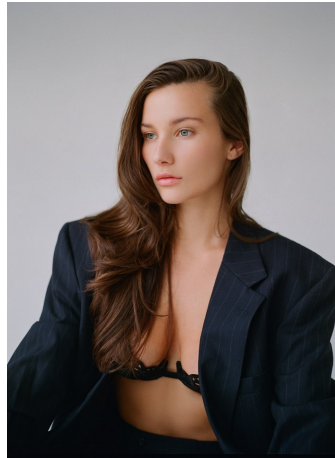

Mel Randel Height 5'9" | 175cm Bust 34" | 86cm Waist 26" | 66cm Hips 35" | 89cm  
Dress 4 US | 34 EU Shoe 9 US | 40 EU Hair Brown Eyes Grey | Blue

Mel Randel Height 5'9" | 175cm Bust 34" | 86cm Waist 26" | 66cm Hips 35" | 89cm  
Dress 4 US | 34 EU Shoe 9 US | 40 EU Hair Brown Eyes Grey | Blue

Mel Randel Height 5'9" | 175cm Bust 34" | 86cm Waist 26" | 66cm Hips 35" | 89cm  
Dress 4 US | 34 EU Shoe 9 US | 40 EU Hair Brown Eyes Grey | Blue