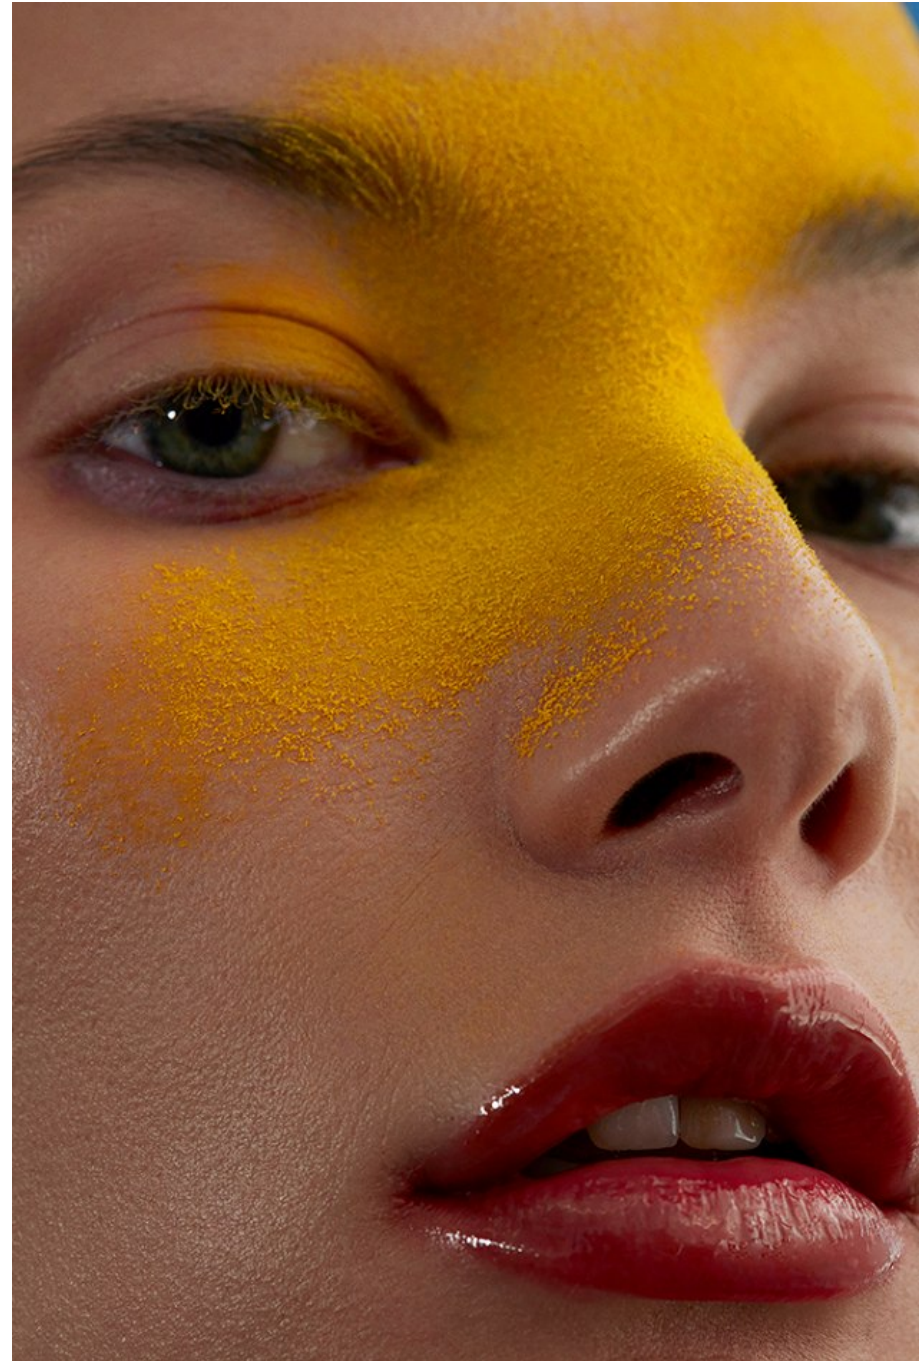

Mel Randel Height 5'9" | 175cm Bust 34" | 86cm Waist 26" | 66cm Hips 35" | 89cm
Dress 4 US | 34 EU Shoe 9 US | 40 EU Hair Brown Eyes Grey | Blue