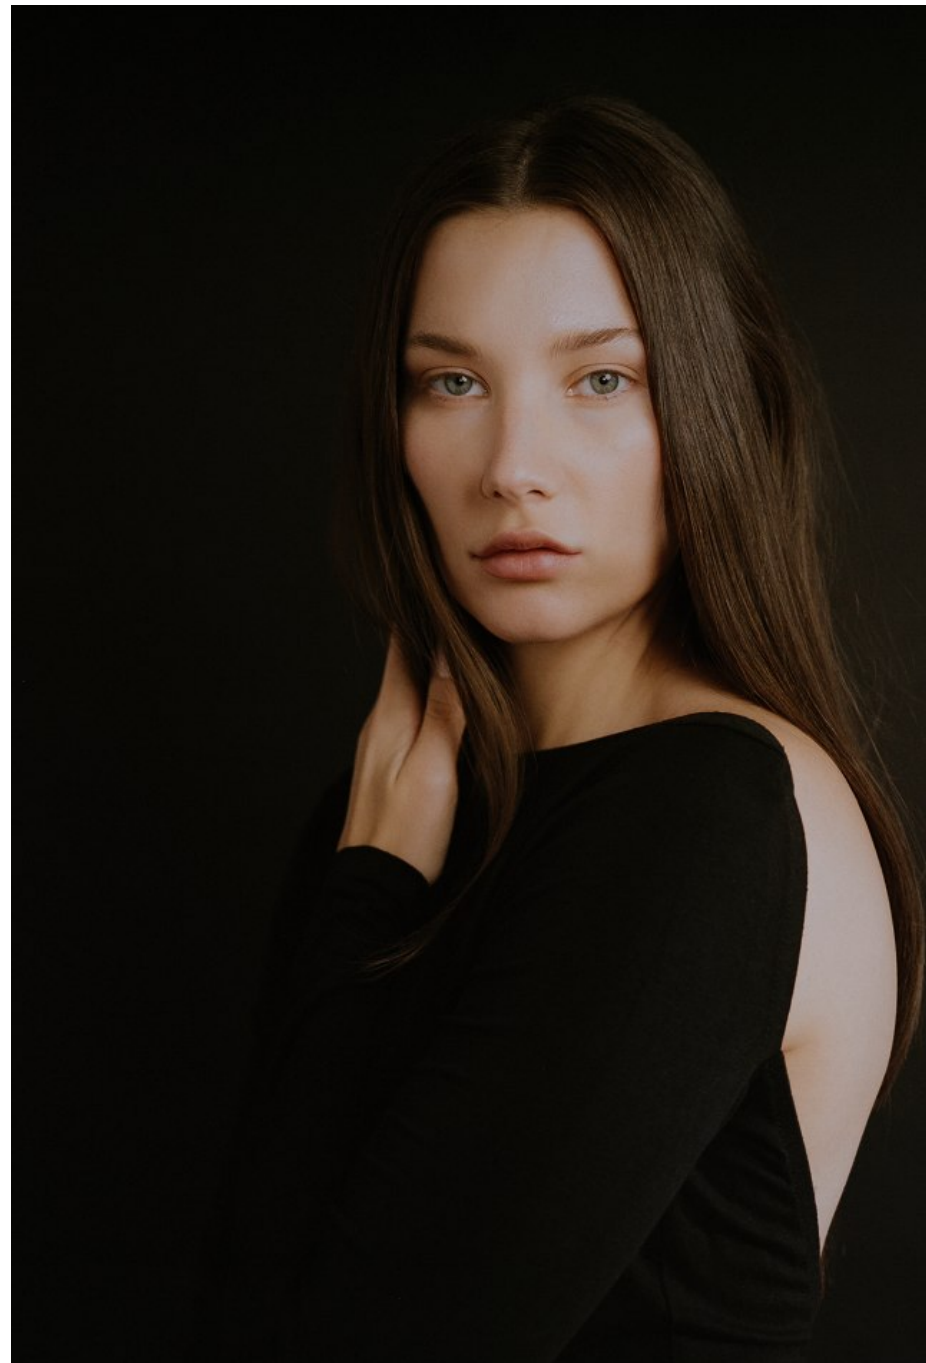

Mel Randel Height 5'9" | 175cm Bust 34" | 86cm Waist 26" | 66cm Hips 35" | 89cm
Dress 4 US | 34 EU Shoe 9 US | 40 EU Hair Brown Eyes Grey | Blue