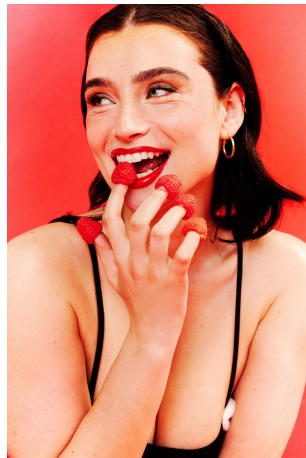

Meagan Todfield   Height 5'8" | 173cm   Bust 34" | 86cm   Waist 28" | 71cm   Hips 40" | 101cm  
Dress 6 US | 36 EU   Shoe 9.5 US | 40.5 EU   Hair Brown   Eyes Green

Meagan Todfield    Height 5'8" | 173cm    Bust 34" | 86cm    Waist 28" | 71cm    Hips 40" | 101cm  
Dress 6 US | 36 EU    Shoe 9.5 US | 40.5 EU    Hair Brown    Eyes Green