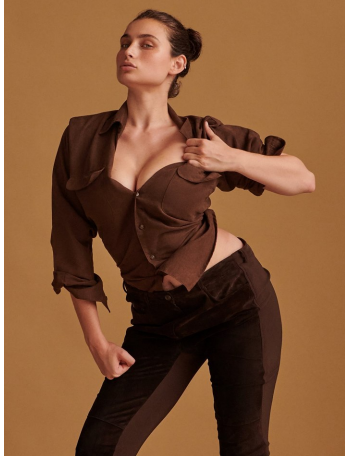

Meagan Todfield   Height 5'8" | 173cm   Bust 34" | 86cm   Waist 28" | 71cm   Hips 40" | 101cm  
Dress 6 US | 36 EU   Shoe 9.5 US | 40.5 EU   Hair Brown   Eyes Green

Meagan Todfield    Height 5'8" | 173cm    Bust 34" | 86cm    Waist 28" | 71cm    Hips 40" | 101cm  
Dress 6 US | 36 EU    Shoe 9.5 US | 40.5 EU    Hair Brown    Eyes Green