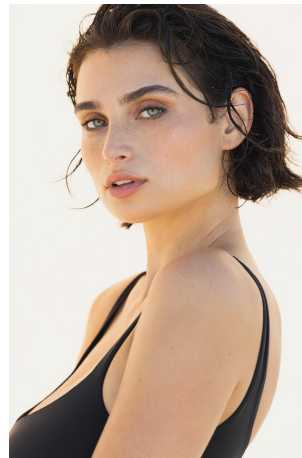

Meagan Todfield   Height 5'8" | 173cm   Bust 34" | 86cm   Waist 28" | 71cm   Hips 40" | 101cm  
Dress 6 US | 36 EU   Shoe 9.5 US | 40.5 EU   Hair Brown   Eyes Green

Meagan Todfield    Height 5'8" | 173cm    Bust 34" | 86cm    Waist 28" | 71cm    Hips 40" | 101cm  
Dress 6 US | 36 EU    Shoe 9.5 US | 40.5 EU    Hair Brown    Eyes Green

Meagan Todfield   Height 5'8" | 173cm   Bust 34" | 86cm   Waist 28" | 71cm   Hips 40" | 101cm  
Dress 6 US | 36 EU   Shoe 9.5 US | 40.5 EU   Hair Brown   Eyes Green