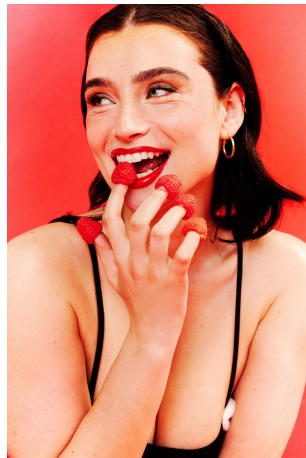

Meagan Todfield Height 5'8" | 173cm Bust 34" | 86cm Waist 28" | 71cm Hips 40" | 101cm
Dress 6 US | 36 EU Shoe 9.5 US | 40.5 EU Hair Brown Eyes Green

Meagan Todfield Height 5'8" | 173cm Bust 34" | 86cm Waist 28" | 71cm Hips 40" | 101cm
Dress 6 US | 36 EU Shoe 9.5 US | 40.5 EU Hair Brown Eyes Green