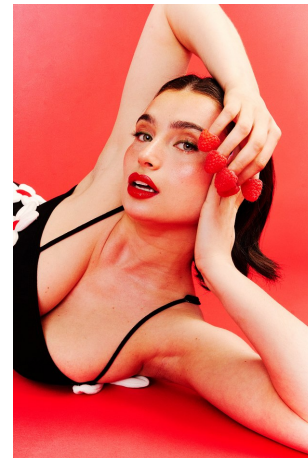

Meagan Todfield Height 5'8" | 173cm Bust 34" | 86cm Waist 28" | 71cm Hips 40" | 101cm
Dress 6 US | 36 EU Shoe 9.5 US | 40.5 EU Hair Brown Eyes Green

Meagan Todfield Height 5'8" | 173cm Bust 34" | 86cm Waist 28" | 71cm Hips 40" | 101cm
Dress 6 US | 36 EU Shoe 9.5 US | 40.5 EU Hair Brown Eyes Green