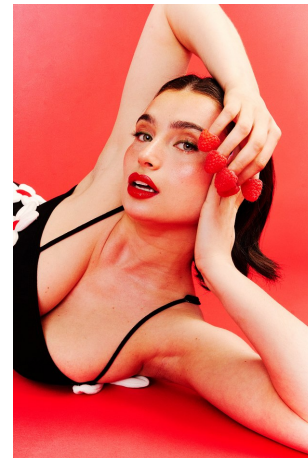

Meagan Todfield   Height 5'8" | 173cm   Bust 34" | 86cm   Waist 28" | 71cm   Hips 40" | 101cm  
Dress 6 US | 36 EU   Shoe 9.5 US | 40.5 EU   Hair Brown   Eyes Green

Meagan Todfield    Height 5'8" | 173cm    Bust 34" | 86cm    Waist 28" | 71cm    Hips 40" | 101cm  
Dress 6 US | 36 EU    Shoe 9.5 US | 40.5 EU    Hair Brown    Eyes Green