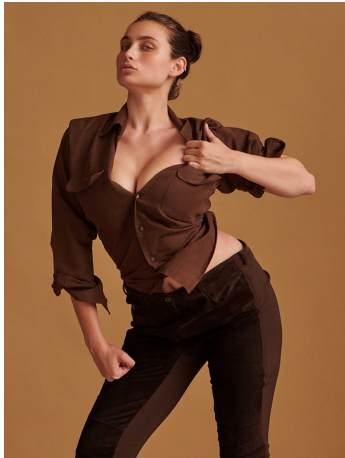

Meagan Todfield Height 5'8" | 173cm Bust 34" | 86cm Waist 28" | 71cm Hips 40" | 101cm
Dress 6 US | 36 EU Shoe 9.5 US | 40.5 EU Hair Brown Eyes Green

Meagan Todfield Height 5'8" | 173cm Bust 34" | 86cm Waist 28" | 71cm Hips 40" | 101cm
Dress 6 US | 36 EU Shoe 9.5 US | 40.5 EU Hair Brown Eyes Green