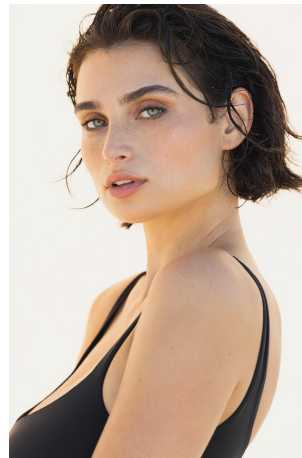

Meagan Todfield Height 5'8" | 173cm Bust 34" | 86cm Waist 28" | 71cm Hips 40" | 101cm
Dress 6 US | 36 EU Shoe 9.5 US | 40.5 EU Hair Brown Eyes Green

Meagan Todfield Height 5'8" | 173cm Bust 34" | 86cm Waist 28" | 71cm Hips 40" | 101cm
Dress 6 US | 36 EU Shoe 9.5 US | 40.5 EU Hair Brown Eyes Green

Meagan Todfield Height 5'8" | 173cm Bust 34" | 86cm Waist 28" | 71cm Hips 40" | 101cm
Dress 6 US | 36 EU Shoe 9.5 US | 40.5 EU Hair Brown Eyes Green