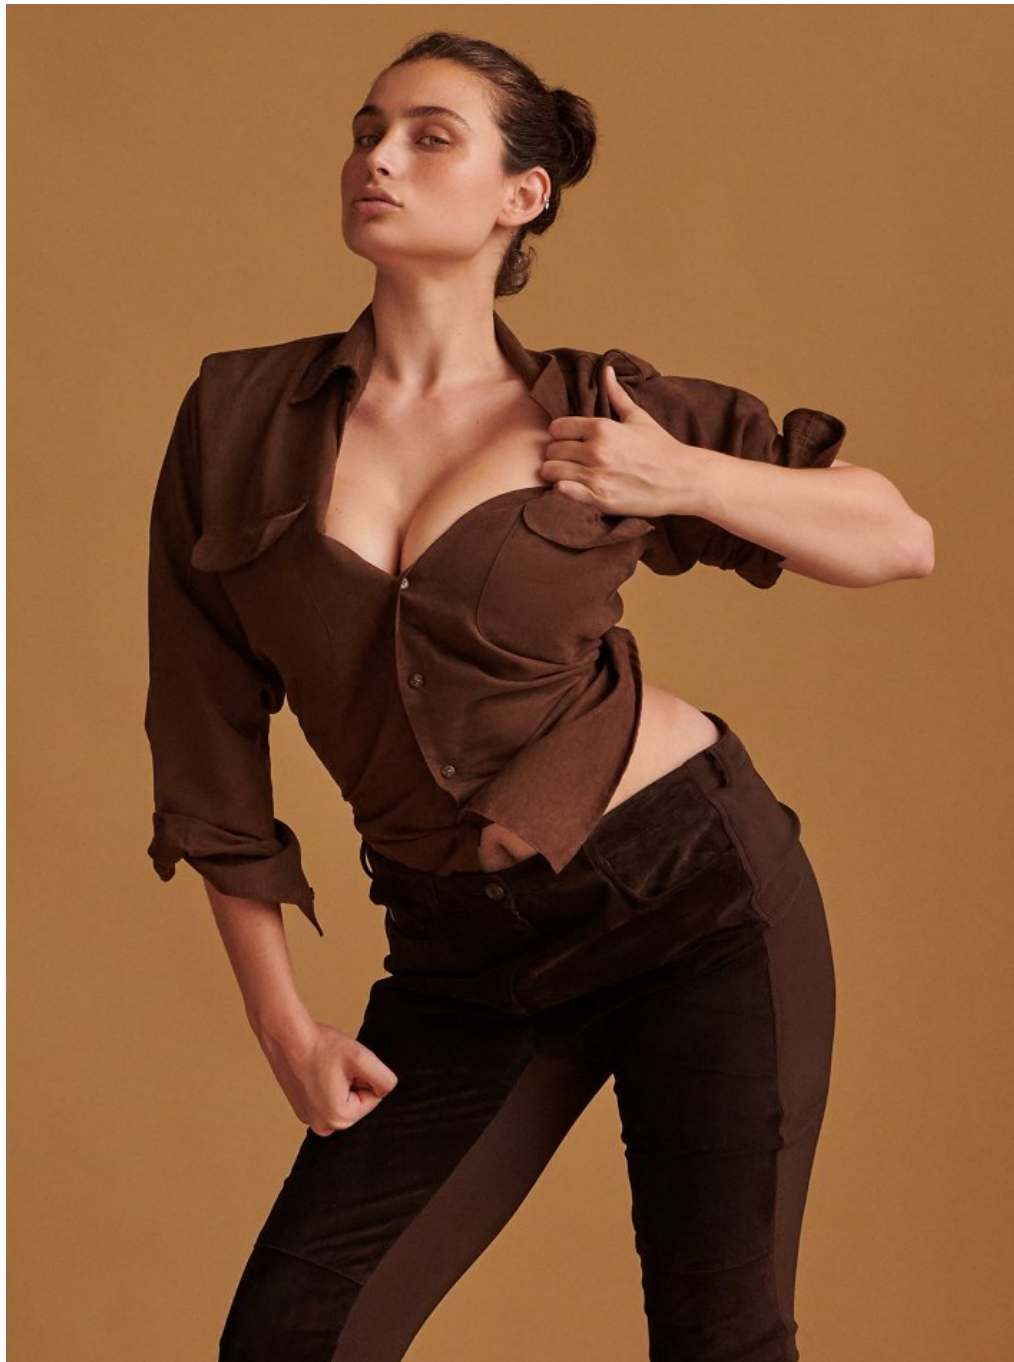

Meagan Todfield   Height 5'8" | 173cm   Bust 34" | 86cm   Waist 28" | 71cm   Hips 40" | 101cm
Dress 6 US | 36 EU   Shoe 9.5 US | 40.5 EU   Hair Brown   Eyes Green