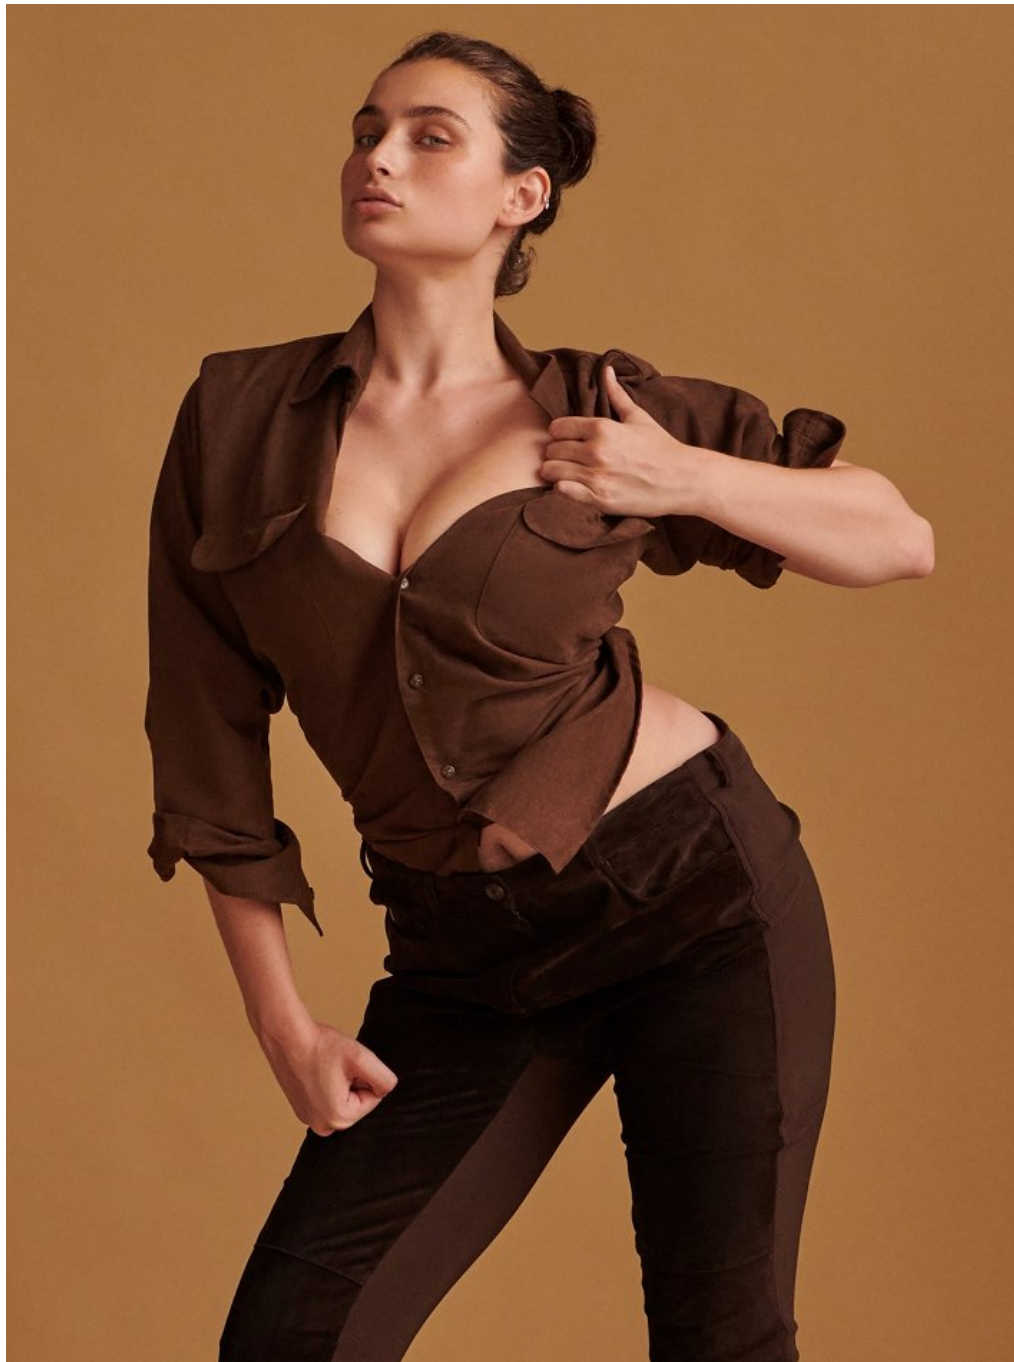

Meagan Todfield Height 5'8" | 173cm Bust 34" | 86cm Waist 28" | 71cm Hips 40" | 101cm
Dress 6 US | 36 EU Shoe 9.5 US | 40.5 EU Hair Brown Eyes Green