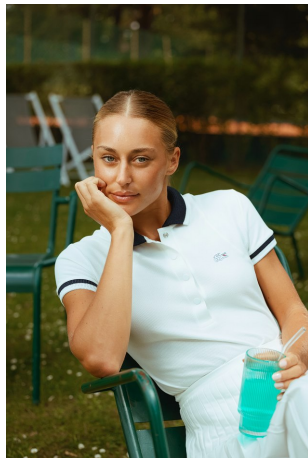

Olivia Elliott Height 5'9" | 175cm Bust 34" | 86cm Waist 26" | 66cm Hips 34" | 86cm  
Dress 2-4 US | 32-34 EU Shoe 10 US | 41 EU Hair Blonde Eyes Green | Blue

Olivia Elliott Height 5'9" | 175cm Bust 34" | 86cm Waist 26" | 66cm Hips 34" | 86cm  
 Dress 2-4 US | 32-34 EU Shoe 10 US | 41 EU Hair Blonde Eyes Green | Blue