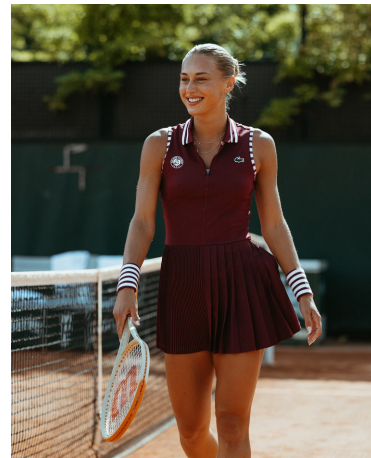

Olivia Elliott Height 5'9" | 175cm Bust 34" | 86cm Waist 26" | 66cm Hips 34" | 86cm  
Dress 2-4 US | 32-34 EU Shoe 10 US | 41 EU Hair Blonde Eyes Green | Blue

Olivia Elliott Height 5'9" | 175cm Bust 34" | 86cm Waist 26" | 66cm Hips 34" | 86cm  
 Dress 2-4 US | 32-34 EU Shoe 10 US | 41 EU Hair Blonde Eyes Green | Blue