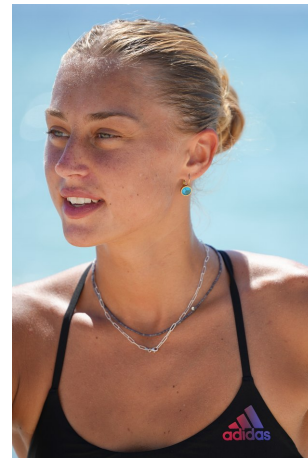

Olivia Elliott Height 5'9" | 175cm Bust 34" | 86cm Waist 26" | 66cm Hips 34" | 86cm
Dress 2-4 US | 32-34 EU Shoe 10 US | 41 EU Hair Blonde Eyes Green | Blue

Olivia Elliott Height 5'9" | 175cm Bust 34" | 86cm Waist 26" | 66cm Hips 34" | 86cm
 Dress 2-4 US | 32-34 EU Shoe 10 US | 41 EU Hair Blonde Eyes Green | Blue