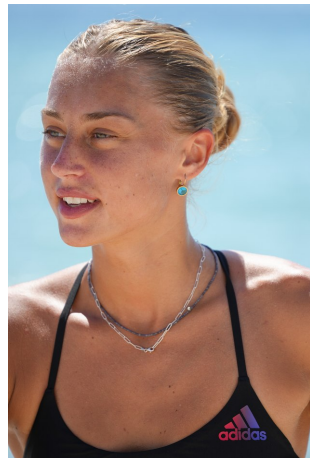

Olivia Elliott Height 5'9" | 175cm Bust 34" | 86cm Waist 26" | 66cm Hips 34" | 86cm  
Dress 2-4 US | 32-34 EU Shoe 10 US | 41 EU Hair Blonde Eyes Green | Blue

Olivia Elliott Height 5'9" | 175cm Bust 34" | 86cm Waist 26" | 66cm Hips 34" | 86cm  
 Dress 2-4 US | 32-34 EU Shoe 10 US | 41 EU Hair Blonde Eyes Green | Blue

Olivia Elliott Height 5'9" | 175cm Bust 34" | 86cm Waist 26" | 66cm Hips 34" | 86cm  
Dress 2-4 US | 32-34 EU Shoe 10 US | 41 EU Hair Blonde Eyes Green | Blue