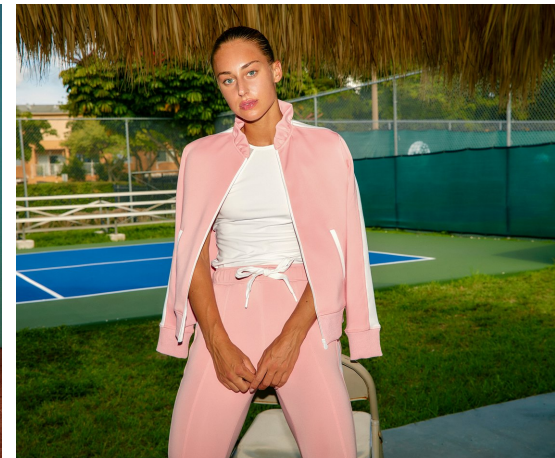

Olivia Elliott Height 5'9" | 175cm Bust 34" | 86cm Waist 26" | 66cm Hips 34" | 86cm  
Dress 2-4 US | 32-34 EU Shoe 10 US | 41 EU Hair Blonde Eyes Green | Blue

Olivia Elliott Height 5'9" | 175cm Bust 34" | 86cm Waist 26" | 66cm Hips 34" | 86cm  
 Dress 2-4 US | 32-34 EU Shoe 10 US | 41 EU Hair Blonde Eyes Green | Blue