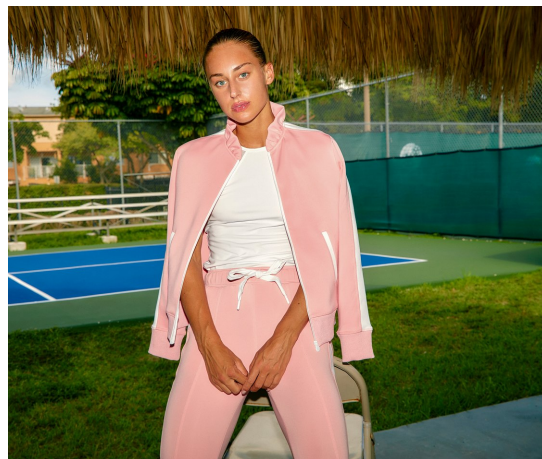

Olivia Elliott Height 5'9" | 175cm Bust 34" | 86cm Waist 26" | 66cm Hips 34" | 86cm
Dress 2-4 US | 32-34 EU Shoe 10 US | 41 EU Hair Blonde Eyes Green | Blue

Olivia Elliott Height 5'9" | 175cm Bust 34" | 86cm Waist 26" | 66cm Hips 34" | 86cm
Dress 2-4 US | 32-34 EU Shoe 10 US | 41 EU Hair Blonde Eyes Green | Blue