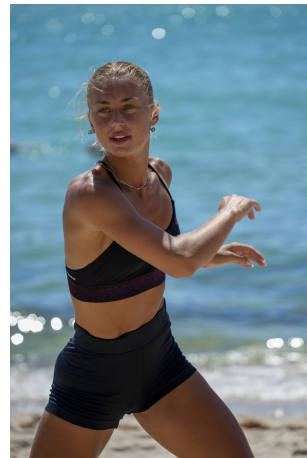

Olivia Elliott Height 5'9" | 175cm Bust 34" | 86cm Waist 26" | 66cm Hips 34" | 86cm
Dress 2-4 US | 32-34 EU Shoe 10 US | 41 EU Hair Blonde Eyes Green | Blue

Olivia Elliott Height 5'9" | 175cm Bust 34" | 86cm Waist 26" | 66cm Hips 34" | 86cm
 Dress 2-4 US | 32-34 EU Shoe 10 US | 41 EU Hair Blonde Eyes Green | Blue