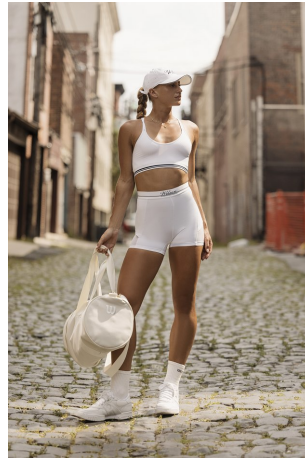

Olivia Elliott Height 5'9" | 175cm Bust 34" | 86cm Waist 26" | 66cm Hips 34" | 86cm
Dress 2-4 US | 32-34 EU Shoe 10 US | 41 EU Hair Blonde Eyes Green | Blue

Olivia Elliott Height 5'9" | 175cm Bust 34" | 86cm Waist 26" | 66cm Hips 34" | 86cm
 Dress 2-4 US | 32-34 EU Shoe 10 US | 41 EU Hair Blonde Eyes Green | Blue