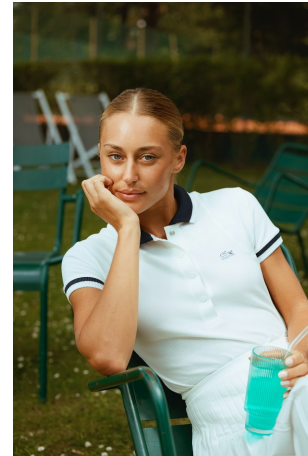

Olivia Elliott Height 5'9" | 175cm Bust 34" | 86cm Waist 26" | 66cm Hips 34" | 86cm
Dress 2-4 US | 32-34 EU Shoe 10 US | 41 EU Hair Blonde Eyes Green | Blue

Olivia Elliott Height 5'9" | 175cm Bust 34" | 86cm Waist 26" | 66cm Hips 34" | 86cm
 Dress 2-4 US | 32-34 EU Shoe 10 US | 41 EU Hair Blonde Eyes Green | Blue