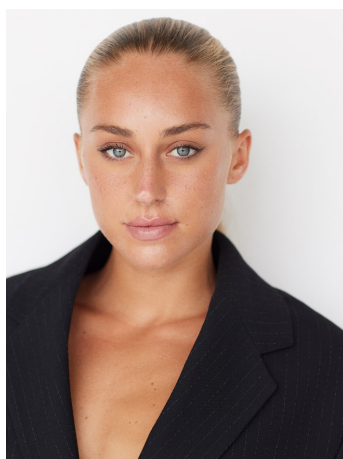

Olivia Elliott Height 5'9" | 175cm Bust 34" | 86cm Waist 26" | 66cm Hips 34" | 86cm
Dress 2-4 US | 32-34 EU Shoe 10 US | 41 EU Hair Blonde Eyes Green | Blue

Olivia Elliott Height 5'9" | 175cm Bust 34" | 86cm Waist 26" | 66cm Hips 34" | 86cm
 Dress 2-4 US | 32-34 EU Shoe 10 US | 41 EU Hair Blonde Eyes Green | Blue

Olivia Elliott Height 5'9" | 175cm Bust 34" | 86cm Waist 26" | 66cm Hips 34" | 86cm
Dress 2-4 US | 32-34 EU Shoe 10 US | 41 EU Hair Blonde Eyes Green | Blue