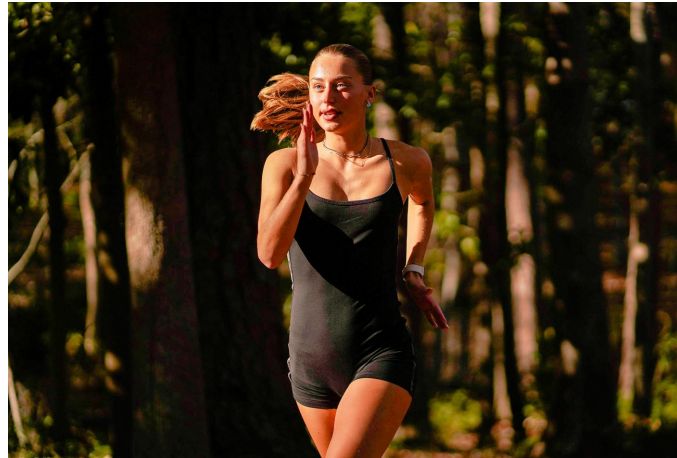

Olivia Elliott Height 5'9" | 175cm Bust 34" | 86cm Waist 26" | 66cm Hips 34" | 86cm  
Dress 2-4 US | 32-34 EU Shoe 10 US | 41 EU Hair Blonde Eyes Green | Blue

Olivia Elliott Height 5'9" | 175cm Bust 34" | 86cm Waist 26" | 66cm Hips 34" | 86cm  
 Dress 2-4 US | 32-34 EU Shoe 10 US | 41 EU Hair Blonde Eyes Green | Blue