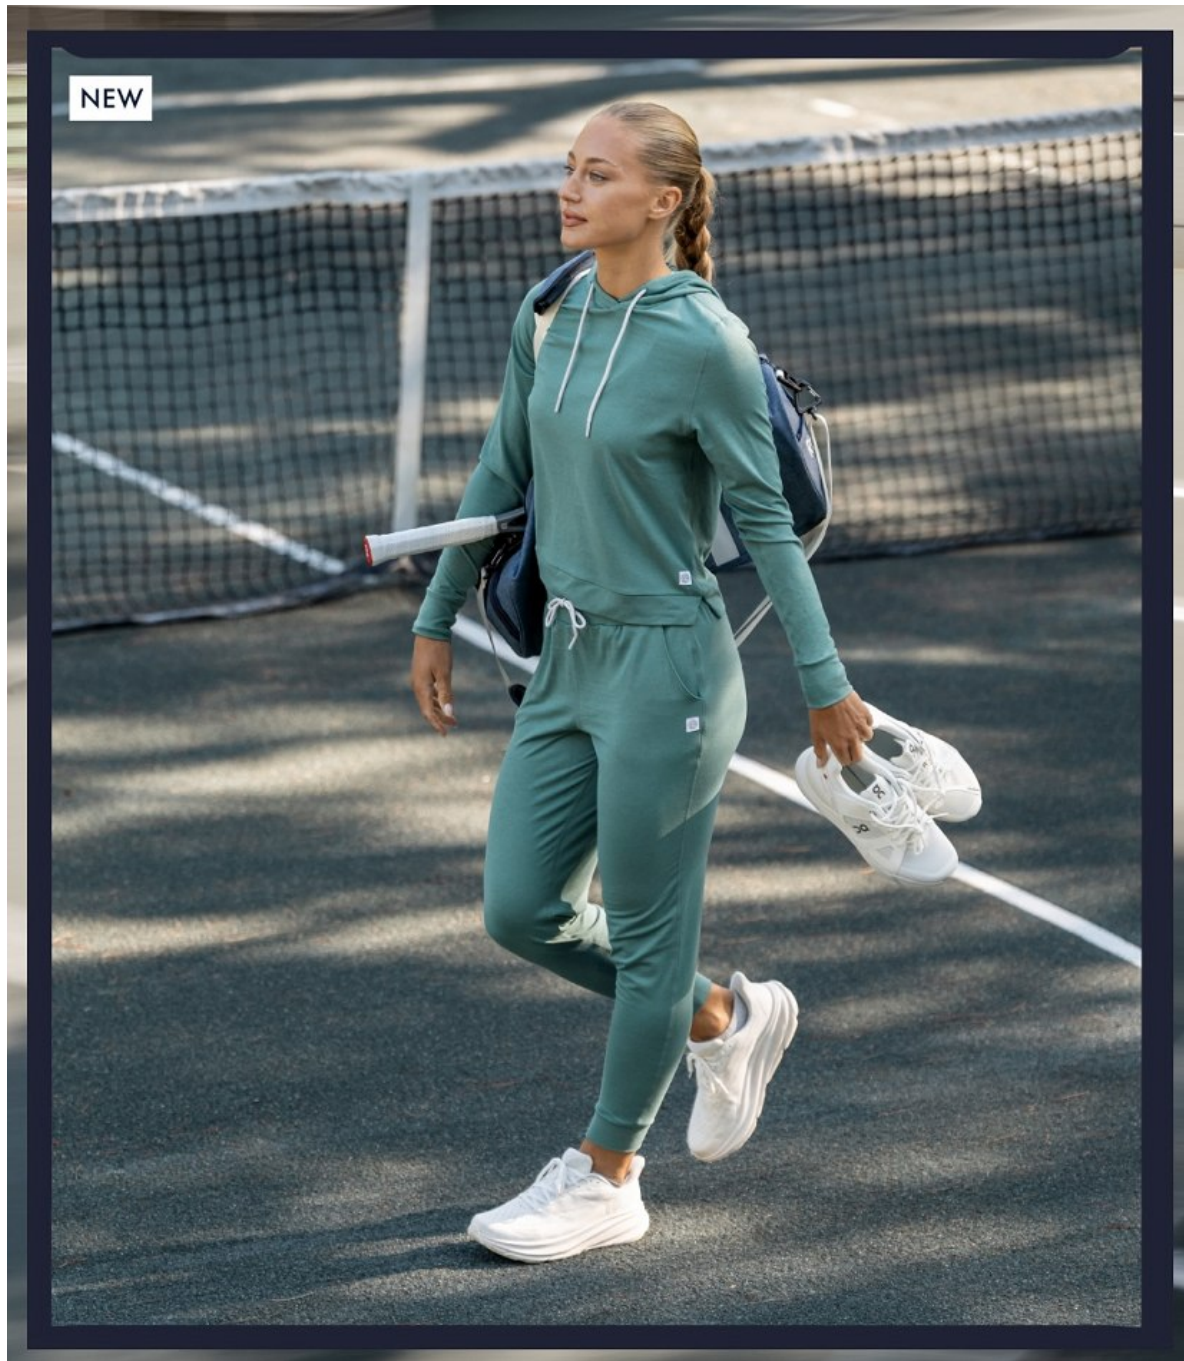

Olivia Elliott Height 5'9" | 175cm Bust 34" | 86cm Waist 26" | 66cm Hips 34" | 86cm
Dress 2-4 US | 32-34 EU Shoe 10 US | 41 EU Hair Blonde Eyes Green | Blue