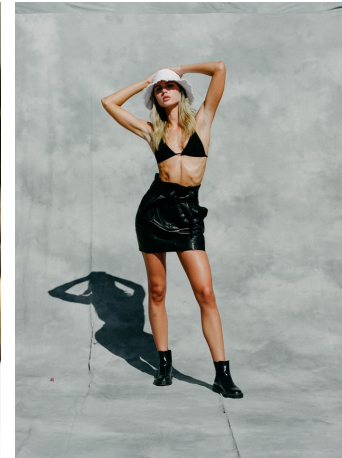

Sarah Wohl Height 5'10" | 178cm Bust 32" | 81cm Waist 25" | 64cm Hips 36" | 91cm
Dress 2-4 US | 32-34 EU Shoe 10 US | 41 EU Hair Blonde Eyes Blue

Sarah Wohl Height 5'10" | 178cm Bust 32" | 81cm Waist 25" | 64cm Hips 36" | 91cm
Dress 2-4 US | 32-34 EU Shoe 10 US | 41 EU Hair Blonde Eyes Blue

Sarah Wohl Height 5'10" | 178cm Bust 32" | 81cm Waist 25" | 64cm Hips 36" | 91cm
Dress 2-4 US | 32-34 EU Shoe 10 US | 41 EU Hair Blonde Eyes Blue