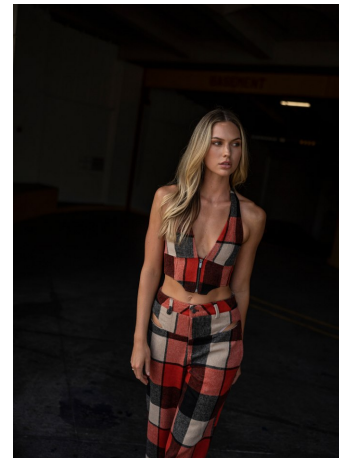

Sarah Wohl Height 5'10" | 178cm Bust 32" | 81cm Waist 25" | 64cm Hips 36" | 91cm  
Dress 2-4 US | 32-34 EU Shoe 10 US | 41 EU Hair Blonde Eyes Blue

Sarah Wohl Height 5'10" | 178cm Bust 32" | 81cm Waist 25" | 64cm Hips 36" | 91cm  
Dress 2-4 US | 32-34 EU Shoe 10 US | 41 EU Hair Blonde Eyes Blue

Sarah Wohl Height 5'10" | 178cm Bust 32" | 81cm Waist 25" | 64cm Hips 36" | 91cm  
Dress 2-4 US | 32-34 EU Shoe 10 US | 41 EU Hair Blonde Eyes Blue