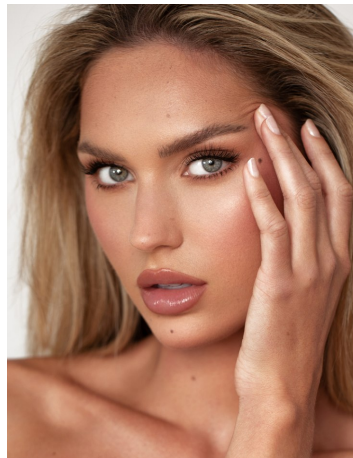

Sarah Wohl Height 5'10" | 178cm Bust 32" | 81cm Waist 25" | 64cm Hips 36" | 91cm  
Dress 2-4 US | 32-34 EU Shoe 10 US | 41 EU Hair Blonde Eyes Blue

Sarah Wohl Height 5'10" | 178cm Bust 32" | 81cm Waist 25" | 64cm Hips 36" | 91cm  
Dress 2-4 US | 32-34 EU Shoe 10 US | 41 EU Hair Blonde Eyes Blue