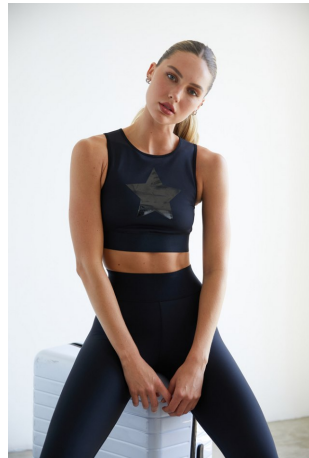

Sarah Wohl Height 5'10" | 178cm Bust 32" | 81cm Waist 25" | 64cm Hips 36" | 91cm  
Dress 2-4 US | 32-34 EU Shoe 10 US | 41 EU Hair Blonde Eyes Blue

Sarah Wohl Height 5'10" | 178cm Bust 32" | 81cm Waist 25" | 64cm Hips 36" | 91cm  
Dress 2-4 US | 32-34 EU Shoe 10 US | 41 EU Hair Blonde Eyes Blue

Sarah Wohl Height 5'10" | 178cm Bust 32" | 81cm Waist 25" | 64cm Hips 36" | 91cm  
Dress 2-4 US | 32-34 EU Shoe 10 US | 41 EU Hair Blonde Eyes Blue