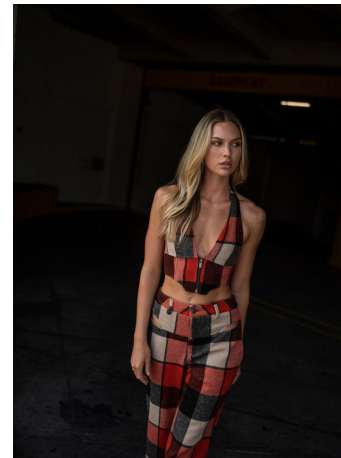

Sarah Wohl Height 5'10" | 178cm Bust 32" | 81cm Waist 25" | 64cm Hips 36" | 91cm  
Dress 2-4 US | 32-34 EU Shoe 10 US | 41 EU Hair Blonde Eyes Blue

Sarah Wohl Height 5'10" | 178cm Bust 32" | 81cm Waist 25" | 64cm Hips 36" | 91cm  
Dress 2-4 US | 32-34 EU Shoe 10 US | 41 EU Hair Blonde Eyes Blue

Sarah Wohl Height 5'10" | 178cm Bust 32" | 81cm Waist 25" | 64cm Hips 36" | 91cm  
Dress 2-4 US | 32-34 EU Shoe 10 US | 41 EU Hair Blonde Eyes Blue