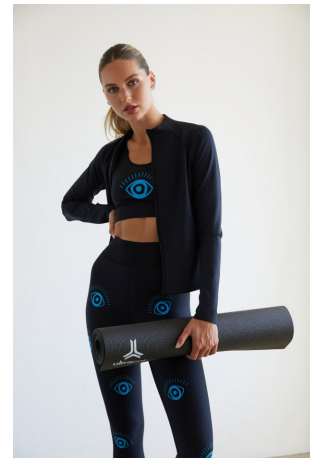

Sarah Wohl Height 5'10" | 178cm Bust 32" | 81cm Waist 25" | 64cm Hips 36" | 91cm  
Dress 2-4 US | 32-34 EU Shoe 10 US | 41 EU Hair Blonde Eyes Blue

Sarah Wohl Height 5'10" | 178cm Bust 32" | 81cm Waist 25" | 64cm Hips 36" | 91cm  
Dress 2-4 US | 32-34 EU Shoe 10 US | 41 EU Hair Blonde Eyes Blue

Sarah Wohl Height 5'10" | 178cm Bust 32" | 81cm Waist 25" | 64cm Hips 36" | 91cm  
Dress 2-4 US | 32-34 EU Shoe 10 US | 41 EU Hair Blonde Eyes Blue