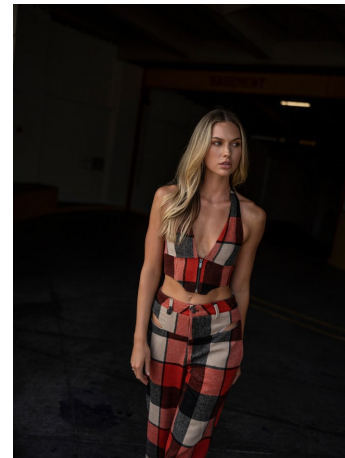

Sarah Wohl Height 5'10" | 178cm Bust 32" | 81cm Waist 25" | 64cm Hips 36" | 91cm
Dress 2-4 US | 32-34 EU Shoe 10 US | 41 EU Hair Blonde Eyes Blue

Sarah Wohl Height 5'10" | 178cm Bust 32" | 81cm Waist 25" | 64cm Hips 36" | 91cm
Dress 2-4 US | 32-34 EU Shoe 10 US | 41 EU Hair Blonde Eyes Blue

Sarah Wohl Height 5'10" | 178cm Bust 32" | 81cm Waist 25" | 64cm Hips 36" | 91cm
Dress 2-4 US | 32-34 EU Shoe 10 US | 41 EU Hair Blonde Eyes Blue