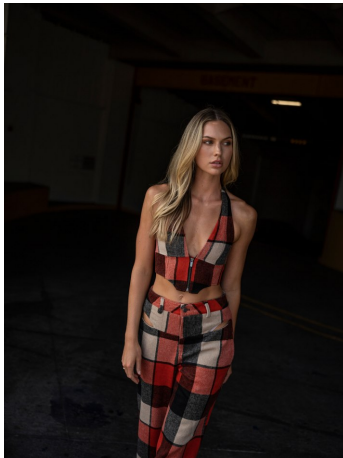

Sarah Wohl Height 5'10" | 178cm Bust 32" | 81cm Waist 25" | 64cm Hips 36" | 91cm  
Dress 2-4 US | 32-34 EU Shoe 10 US | 41 EU Hair Blonde Eyes Blue

Sarah Wohl Height 5'10" | 178cm Bust 32" | 81cm Waist 25" | 64cm Hips 36" | 91cm  
Dress 2-4 US | 32-34 EU Shoe 10 US | 41 EU Hair Blonde Eyes Blue

Sarah Wohl   Height 5'10" | 178cm   Bust 32" | 81cm   Waist 25" | 64cm   Hips 36" | 91cm  
Dress 2-4 US | 32-34 EU   Shoe 10 US | 41 EU   Hair Blonde   Eyes Blue