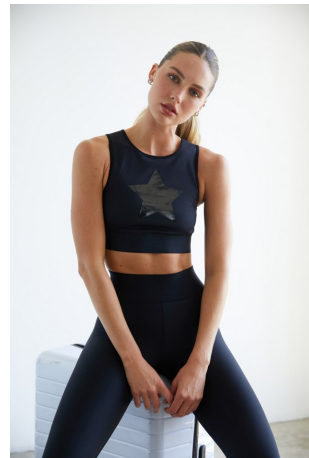

Sarah Wohl Height 5'10" | 178cm Bust 32" | 81cm Waist 25" | 64cm Hips 36" | 91cm  
Dress 2-4 US | 32-34 EU Shoe 10 US | 41 EU Hair Blonde Eyes Blue

Sarah Wohl Height 5'10" | 178cm Bust 32" | 81cm Waist 25" | 64cm Hips 36" | 91cm  
Dress 2-4 US | 32-34 EU Shoe 10 US | 41 EU Hair Blonde Eyes Blue

Sarah Wohl Height 5'10" | 178cm Bust 32" | 81cm Waist 25" | 64cm Hips 36" | 91cm  
Dress 2-4 US | 32-34 EU Shoe 10 US | 41 EU Hair Blonde Eyes Blue