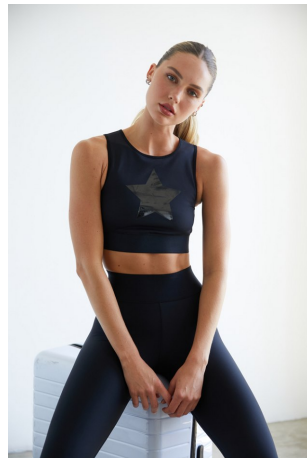

Sarah Wohl Height 5'10" | 178cm Bust 32" | 81cm Waist 25" | 64cm Hips 36" | 91cm
Dress 2-4 US | 32-34 EU Shoe 10 US | 41 EU Hair Blonde Eyes Blue

Sarah Wohl Height 5'10" | 178cm Bust 32" | 81cm Waist 25" | 64cm Hips 36" | 91cm
Dress 2-4 US | 32-34 EU Shoe 10 US | 41 EU Hair Blonde Eyes Blue

Sarah Wohl Height 5'10" | 178cm Bust 32" | 81cm Waist 25" | 64cm Hips 36" | 91cm
Dress 2-4 US | 32-34 EU Shoe 10 US | 41 EU Hair Blonde Eyes Blue