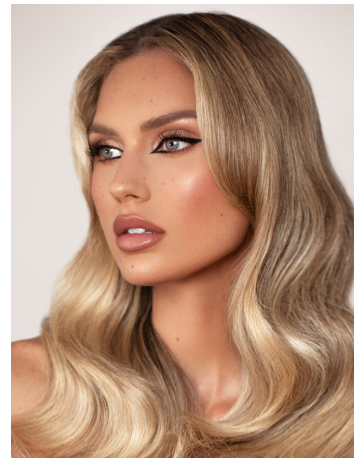

Sarah Wohl Height 5'10" | 178cm Bust 32" | 81cm Waist 25" | 64cm Hips 36" | 91cm  
Dress 2-4 US | 32-34 EU Shoe 10 US | 41 EU Hair Blonde Eyes Blue

Sarah Wohl Height 5'10" | 178cm Bust 32" | 81cm Waist 25" | 64cm Hips 36" | 91cm  
Dress 2-4 US | 32-34 EU Shoe 10 US | 41 EU Hair Blonde Eyes Blue