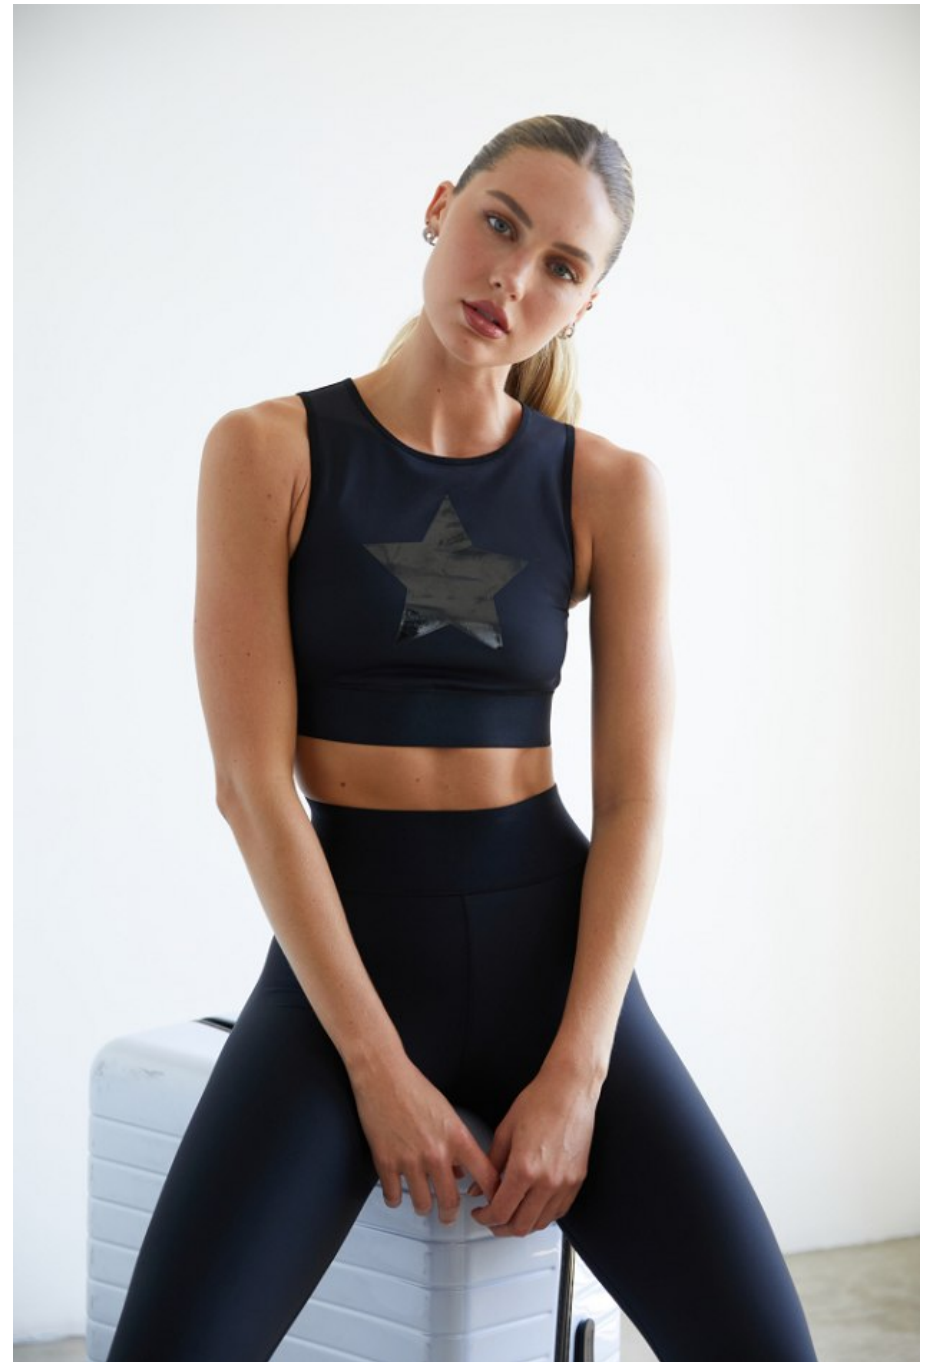

Sarah Wohl Height 5'10" | 178cm Bust 32" | 81cm Waist 25" | 64cm Hips 36" | 91cm
Dress 2-4 US | 32-34 EU Shoe 10 US | 41 EU Hair Blonde Eyes Blue