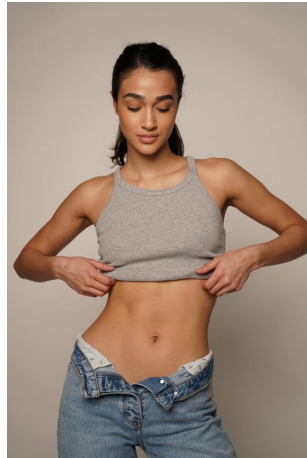

Carmen Sienna Saumell Height 5'10" | 178cm Bust 32" | 81cm Waist 26" | 66cm Hips 35" | 89cm
 Dress 2 US | 32 EU Shoe 9 US | 40 EU Hair Dark Brown Eyes Brown

Carmen Sienna Saumell Height 5'10" | 178cm Bust 32" | 81cm Waist 26" | 66cm Hips 35" | 89cm
Dress 2 US | 32 EU Shoe 9 US | 40 EU Hair Dark Brown Eyes Brown