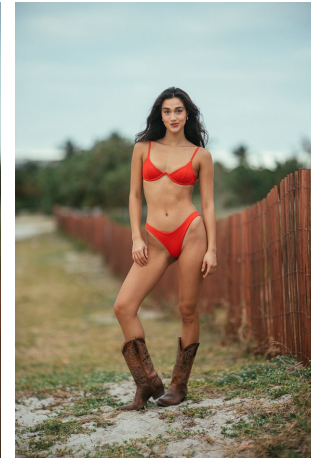

Carmen Sienna Saumell Height 5'10" | 178cm Bust 32" | 81cm Waist 26" | 66cm Hips 35" | 89cm
 Dress 2 US | 32 EU Shoe 9 US | 40 EU Hair Dark Brown Eyes Brown

Carmen Sienna Saumell Height 5'10" | 178cm Bust 32" | 81cm Waist 26" | 66cm Hips 35" | 89cm
Dress 2 US | 32 EU Shoe 9 US | 40 EU Hair Dark Brown Eyes Brown