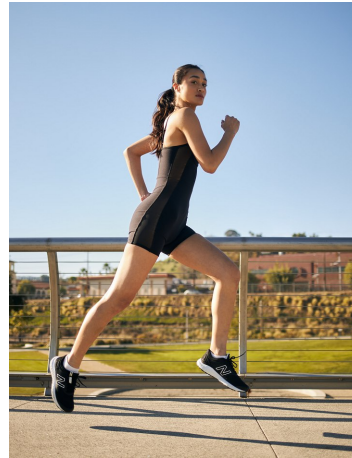

Carmen Sienna Saumell Height 5'10" | 178cm Bust 32" | 81cm Waist 26" | 66cm Hips 35" | 89cm
 Dress 2 US | 32 EU Shoe 9 US | 40 EU Hair Dark Brown Eyes Brown

Carmen Sienna Saumell Height 5'10" | 178cm Bust 32" | 81cm Waist 26" | 66cm Hips 35" | 89cm
Dress 2 US | 32 EU Shoe 9 US | 40 EU Hair Dark Brown Eyes Brown