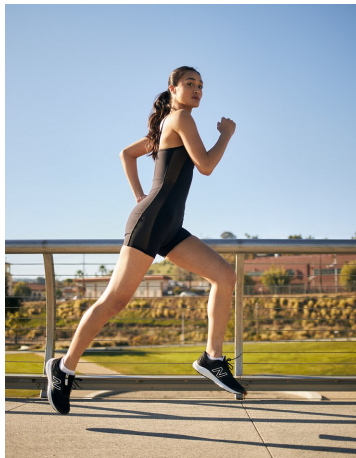

Carmen Sienna Saumell Height 5'10" | 178cm Bust 32" | 81cm Waist 26" | 66cm Hips 35" | 89cm
Dress 2-4 US | 32-34 EU Shoe 9 US | 40 EU Hair Dark Brown Eyes Brown

Carmen Sienna Saumell Height 5'10" | 178cm Bust 32" | 81cm Waist 26" | 66cm Hips 35" | 89cm
Dress 2-4 US | 32-34 EU Shoe 9 US | 40 EU Hair Dark Brown Eyes Brown