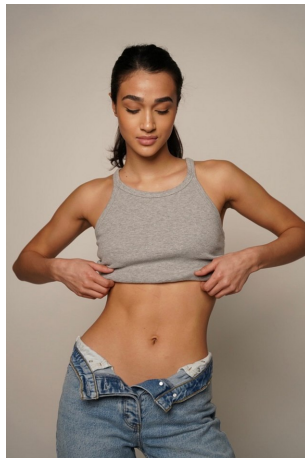

Carmen Sienna Saumell Height 5'10" | 178cm Bust 32" | 81cm Waist 26" | 66cm Hips 35" | 89cm
Dress 2-4 US | 32-34 EU Shoe 9 US | 40 EU Hair Dark Brown Eyes Brown

Carmen Sienna Saumell Height 5'10" | 178cm Bust 32" | 81cm Waist 26" | 66cm Hips 35" | 89cm
Dress 2-4 US | 32-34 EU Shoe 9 US | 40 EU Hair Dark Brown Eyes Brown