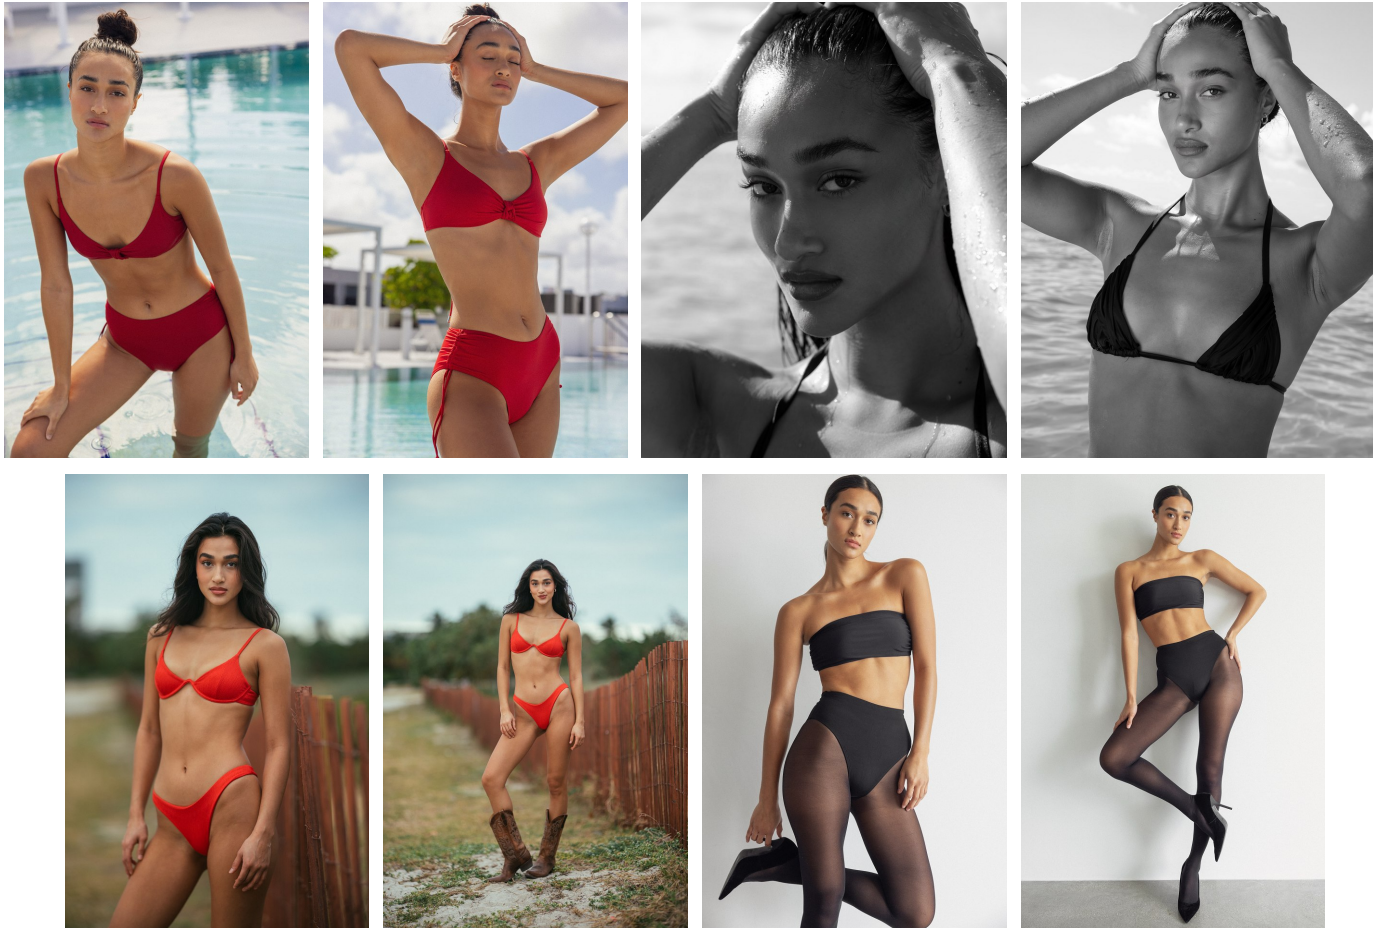

Carmen Sienna Saumell Height 5'10" | 178cm Bust 32" | 81cm Waist 26" | 66cm Hips 35" | 89cm
Dress 2-4 US | 32-34 EU Shoe 9 US | 40 EU Hair Dark Brown Eyes Brown

Carmen Sienna Saumell Height 5'10" | 178cm Bust 32" | 81cm Waist 26" | 66cm Hips 35" | 89cm
Dress 2-4 US | 32-34 EU Shoe 9 US | 40 EU Hair Dark Brown Eyes Brown