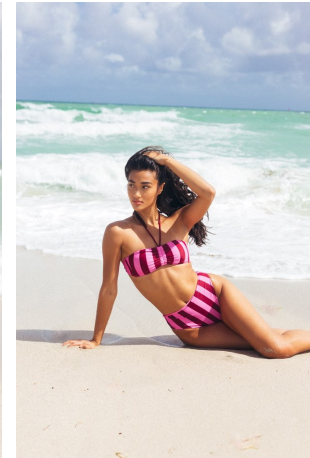

Carmen Sienna Saumell Height 5'10" | 178cm Bust 32" | 81cm Waist 26" | 66cm Hips 35" | 89cm
Dress 2-4 US | 32-34 EU Shoe 9 US | 40 EU Hair Dark Brown Eyes Brown

Carmen Sienna Saumell Height 5'10" | 178cm Bust 32" | 81cm Waist 26" | 66cm Hips 35" | 89cm
Dress 2-4 US | 32-34 EU Shoe 9 US | 40 EU Hair Dark Brown Eyes Brown