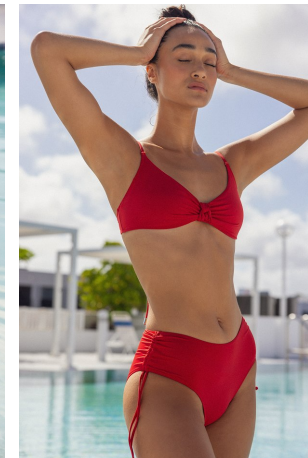

Carmen Sienna Saumell Height 5'10" | 178cm Bust 32" | 81cm Waist 26" | 66cm Hips 35" | 89cm
 Dress 2 US | 32 EU Shoe 9 US | 40 EU Hair Dark Brown Eyes Brown

Carmen Sienna Saumell Height 5'10" | 178cm Bust 32" | 81cm Waist 26" | 66cm Hips 35" | 89cm
Dress 2 US | 32 EU Shoe 9 US | 40 EU Hair Dark Brown Eyes Brown