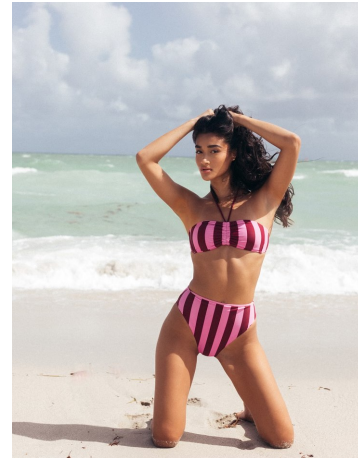

Carmen Sienna Saumell Height 5'10" | 178cm Bust 32" | 81cm Waist 26" | 66cm Hips 35" | 89cm
Dress 2-4 US | 32-34 EU Shoe 9 US | 40 EU Hair Dark Brown Eyes Brown

Carmen Sienna Saumell Height 5'10" | 178cm Bust 32" | 81cm Waist 26" | 66cm Hips 35" | 89cm
Dress 2-4 US | 32-34 EU Shoe 9 US | 40 EU Hair Dark Brown Eyes Brown