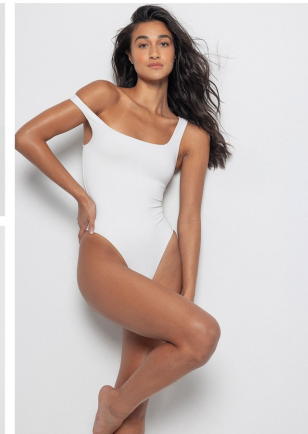

Carmen Sienna Saumell Height 5'10" | 178cm Bust 32" | 81cm Waist 26" | 66cm Hips 35" | 89cm
 Dress 2 US | 32 EU Shoe 9 US | 40 EU Hair Dark Brown Eyes Brown

Carmen Sienna Saumell Height 5'10" | 178cm Bust 32" | 81cm Waist 26" | 66cm Hips 35" | 89cm
Dress 2 US | 32 EU Shoe 9 US | 40 EU Hair Dark Brown Eyes Brown