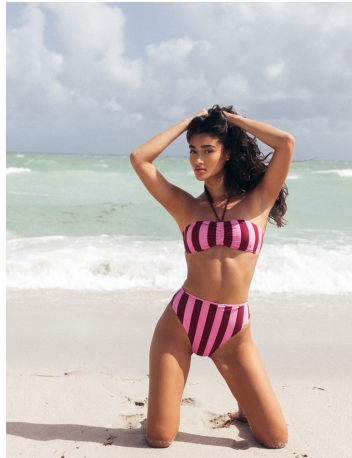

Carmen Sienna Saumell Height 5'10" | 178cm Bust 32" | 81cm Waist 26" | 66cm Hips 35" | 89cm
 Dress 2 US | 32 EU Shoe 9 US | 40 EU Hair Dark Brown Eyes Brown

Carmen Sienna Saumell Height 5'10" | 178cm Bust 32" | 81cm Waist 26" | 66cm Hips 35" | 89cm
Dress 2 US | 32 EU Shoe 9 US | 40 EU Hair Dark Brown Eyes Brown