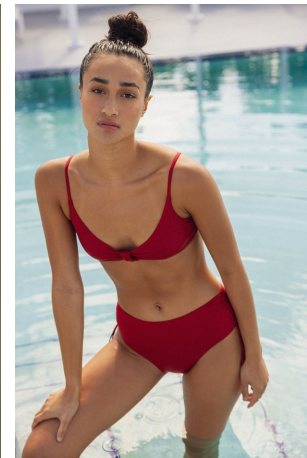

Carmen Sienna Saumell Height 5'10" | 178cm Bust 32" | 81cm Waist 26" | 66cm Hips 35" | 89cm
 Dress 2 US | 32 EU Shoe 9 US | 40 EU Hair Dark Brown Eyes Brown

Carmen Sienna Saumell Height 5'10" | 178cm Bust 32" | 81cm Waist 26" | 66cm Hips 35" | 89cm
Dress 2 US | 32 EU Shoe 9 US | 40 EU Hair Dark Brown Eyes Brown