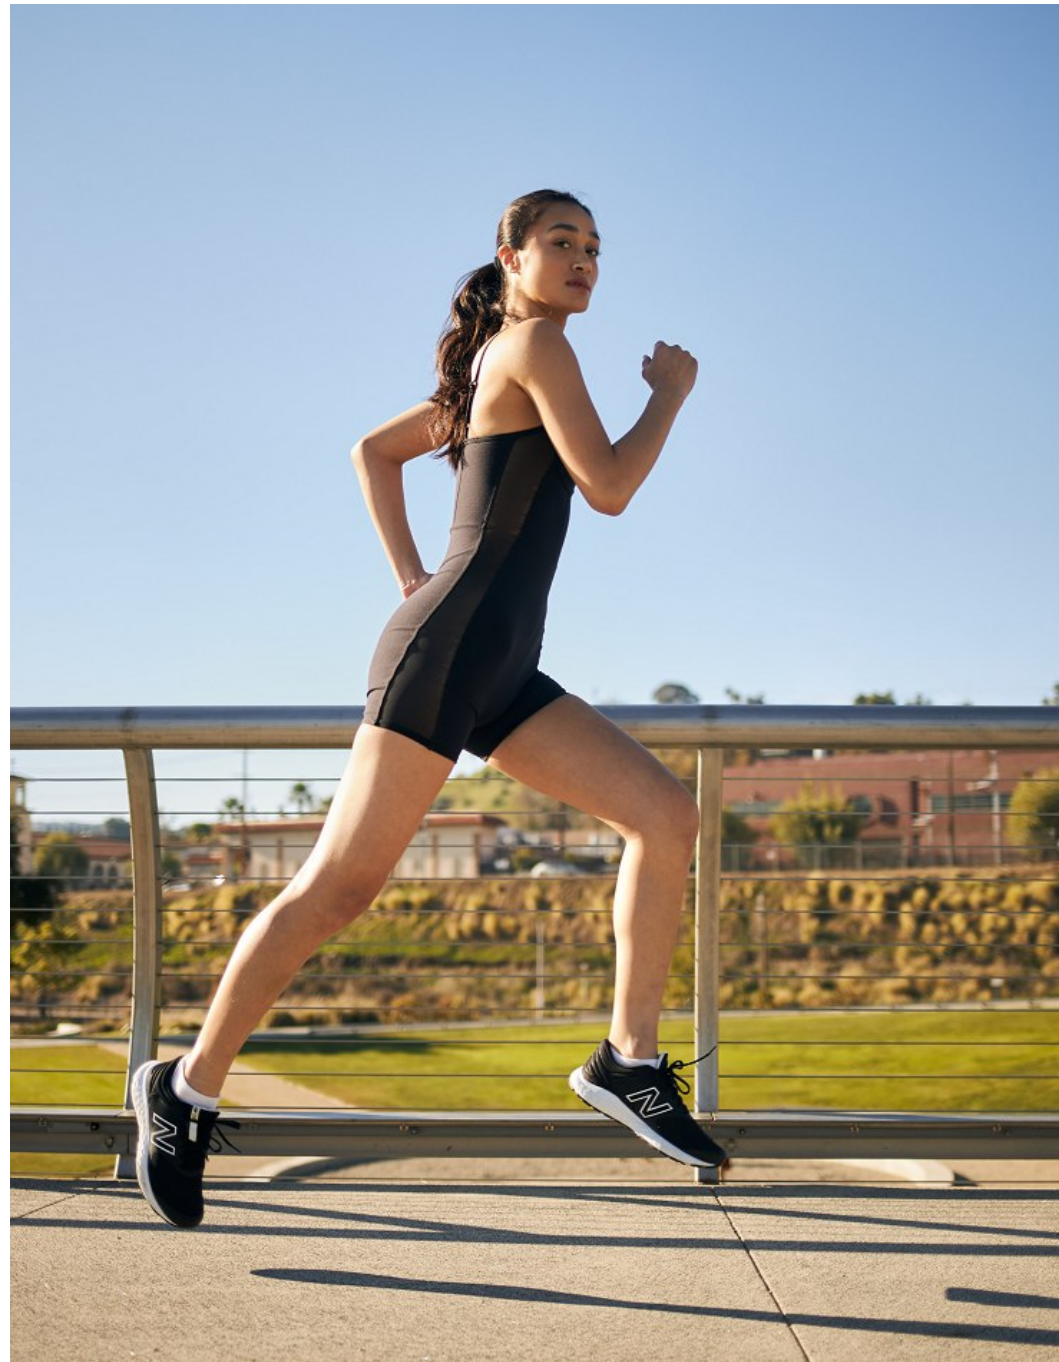

Carmen Sienna Saumell   Height 5'10" | 178cm   Bust 32" | 81cm   Waist 26" | 66cm   Hips 35" | 89cm
Dress 2 US | 32 EU   Shoe 9 US | 40 EU   Hair Dark Brown   Eyes Brown