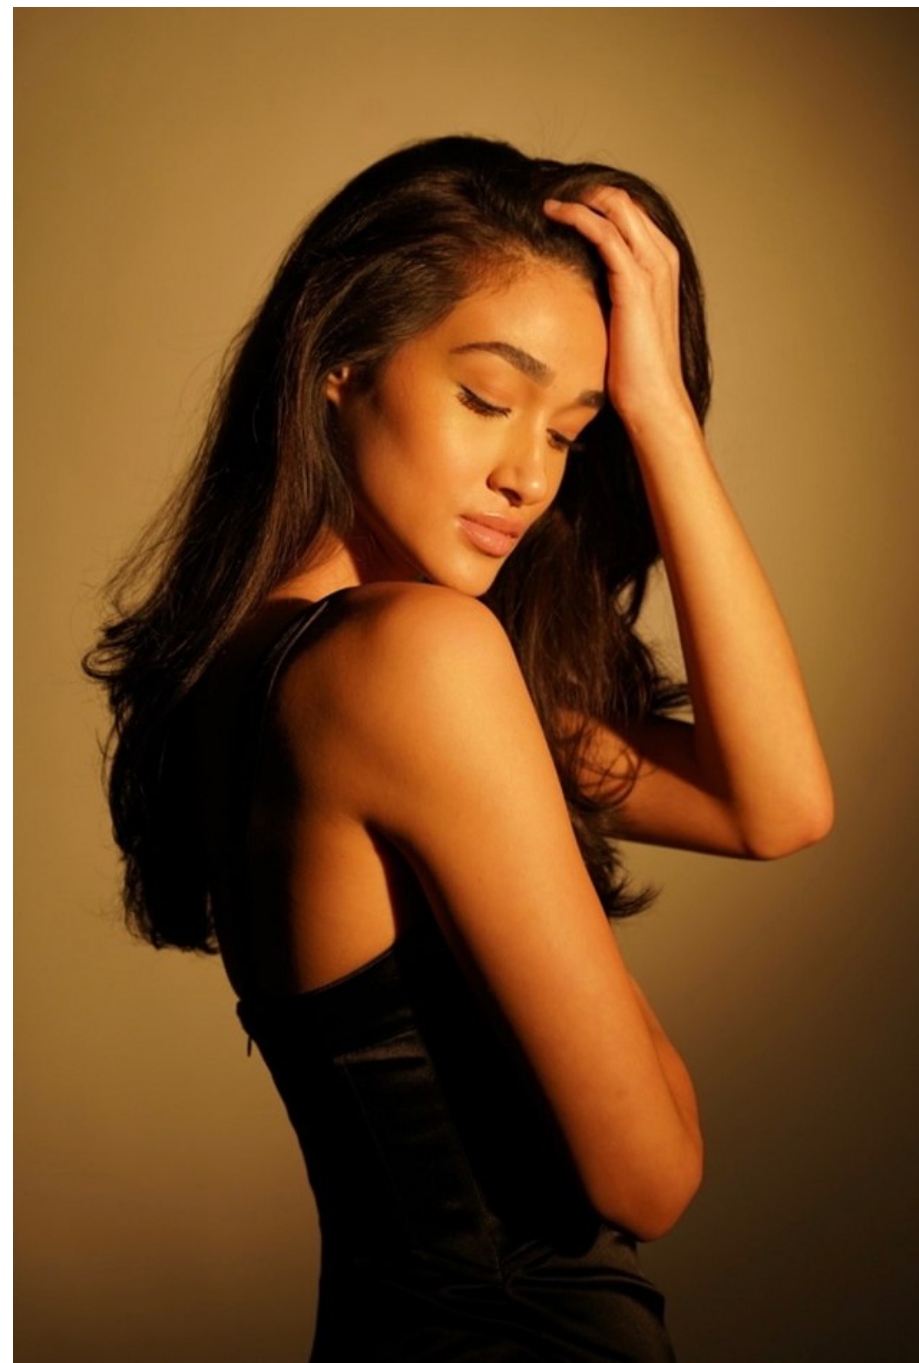

Carmen Sienna Saumell   Height 5'10" | 178cm   Bust 32" | 81cm   Waist 26" | 66cm   Hips 35" | 89cm
Dress 2 US | 32 EU   Shoe 9 US | 40 EU   Hair Dark Brown   Eyes Brown