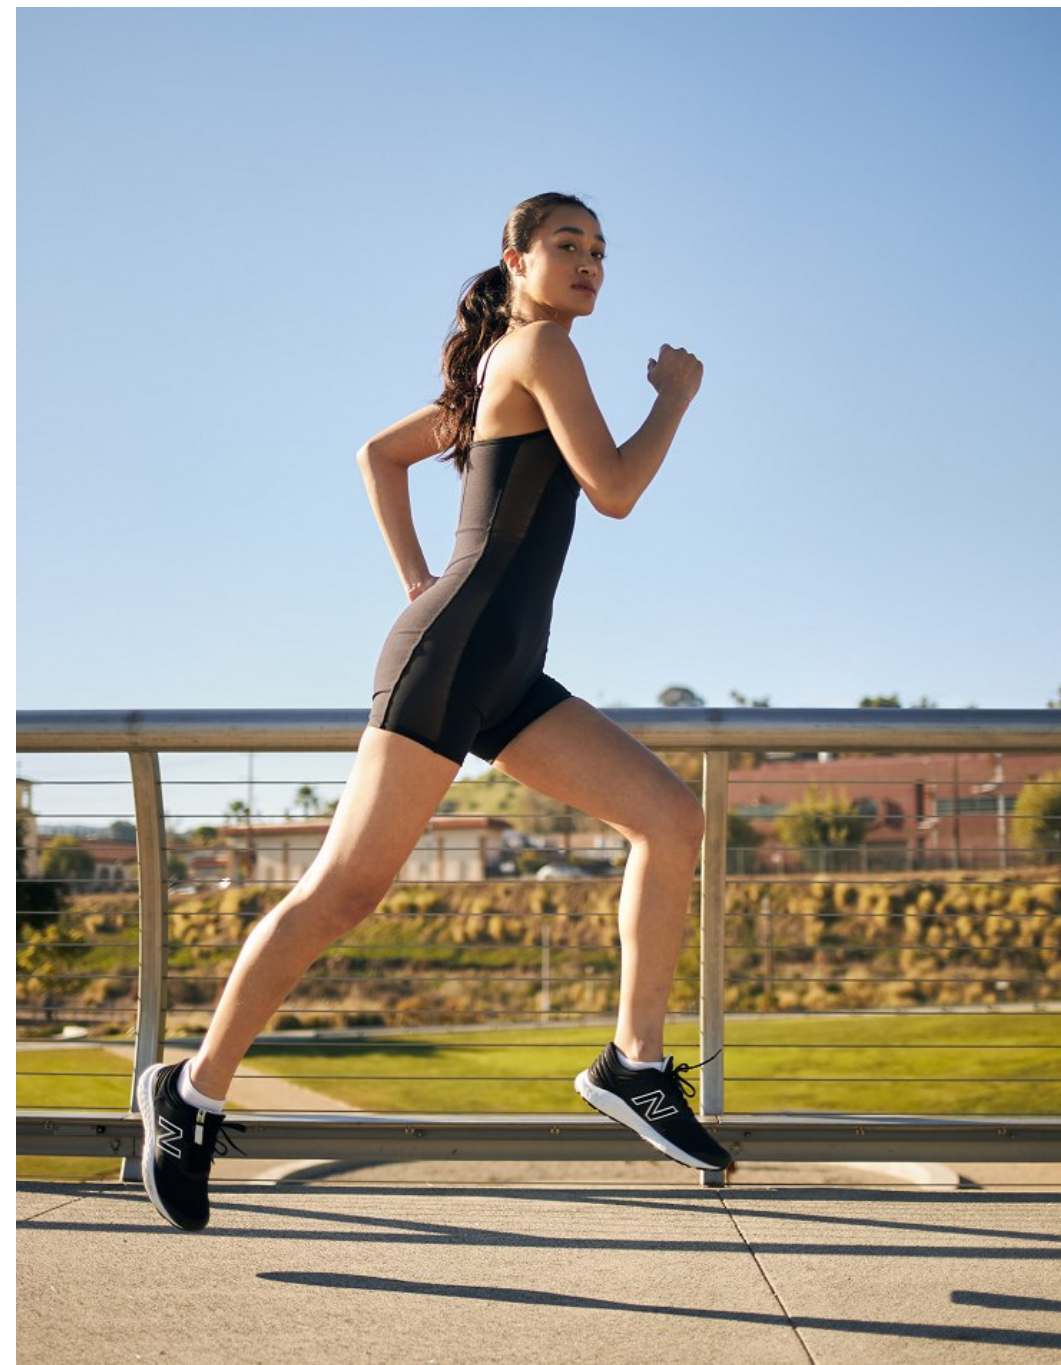

Carmen Sienna Saumell   Height 5'10" | 178cm   Bust 32" | 81cm   Waist 26" | 66cm   Hips 35" | 89cm
Dress 2-4 US | 32-34 EU   Shoe 9 US | 40 EU   Hair Dark Brown   Eyes Brown

Carmen Sienna Saumell   Height 5'10" | 178cm   Bust 32" | 81cm   Waist 26" | 66cm   Hips 35" | 89cm
Dress 2-4 US | 32-34 EU   Shoe 9 US | 40 EU   Hair Dark Brown   Eyes Brown