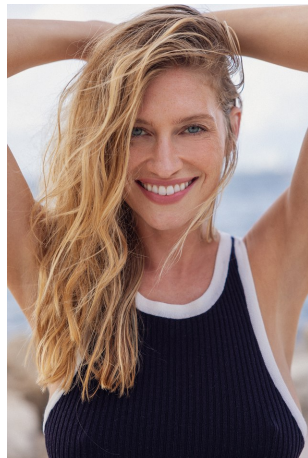

Shaina Seng   Height 5'10" | 178cm   Bust 34" | 86cm   Waist 26" | 66cm   Hips 36" | 91cm  
 Dress 2 US | 32 EU   Shoe 9 US | 40 EU   Hair Blonde   Eyes Blue

Shaina Seng Height 5'10" | 178cm Bust 34" | 86cm Waist 26" | 66cm Hips 36" | 91cm  
Dress 2 US | 32 EU Shoe 9 US | 40 EU Hair Blonde Eyes Blue

Shaina Seng Height 5'10" | 178cm Bust 34" | 86cm Waist 26" | 66cm Hips 36" | 91cm  
Dress 2 US | 32 EU Shoe 9 US | 40 EU Hair Blonde Eyes Blue