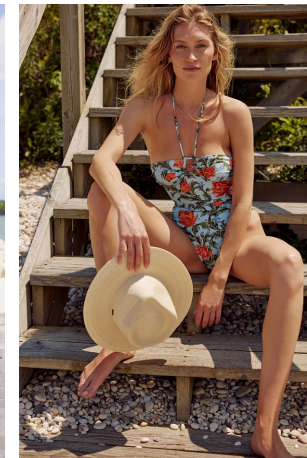

Shaina Seng Height 5'10" | 178cm Bust 34" | 86cm Waist 26" | 66cm Hips 36" | 91cm
 Dress 2 US | 32 EU Shoe 9 US | 40 EU Hair Blonde Eyes Blue

Shaina Seng Height 5'10" | 178cm Bust 34" | 86cm Waist 26" | 66cm Hips 36" | 91cm
Dress 2 US | 32 EU Shoe 9 US | 40 EU Hair Blonde Eyes Blue