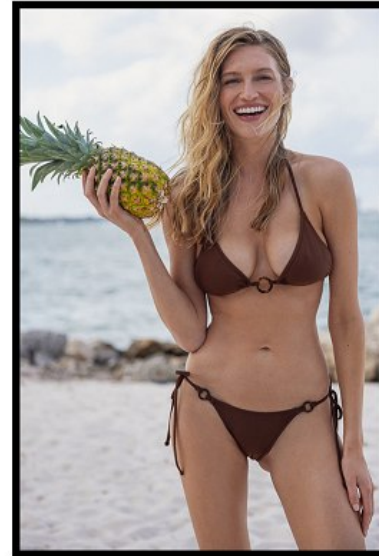

Shaina Seng Height 5'10" | 178cm Bust 34" | 86cm Waist 26" | 66cm Hips 36" | 91cm
Dress 2 US | 32 EU Shoe 9 US | 40 EU Hair Blonde Eyes Blue

Shaina Seng Height 5'10" | 178cm Bust 34" | 86cm Waist 26" | 66cm Hips 36" | 91cm
Dress 2 US | 32 EU Shoe 9 US | 40 EU Hair Blonde Eyes Blue