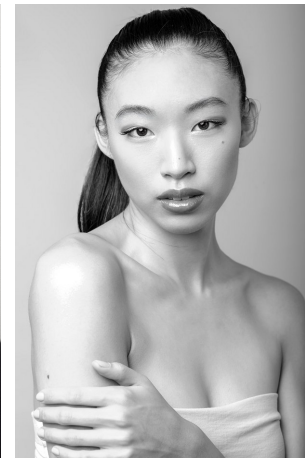

Maureen Tang   Height 5'9" | 175cm   Bust 32" | 81cm   Waist 25" | 63cm   Hips 35" | 89cm
Dress 2 US | 32 EU   Shoe 8.5 US | 39.5 EU   Hair Black   Eyes Brown