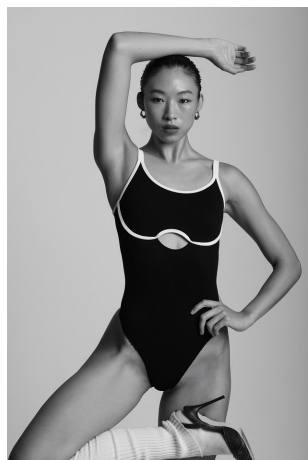

Maureen Tang Height 5'9" | 175cm Bust 32" | 81cm Waist 25" | 63cm Hips 35" | 89cm
Dress 2 US | 32 EU Shoe 8.5 US | 39.5 EU Hair Black Eyes Brown

Maureen Tang Height 5'9" | 175cm Bust 32" | 81cm Waist 25" | 63cm Hips 35" | 89cm
Dress 2 US | 32 EU Shoe 8.5 US | 39.5 EU Hair Black Eyes Brown