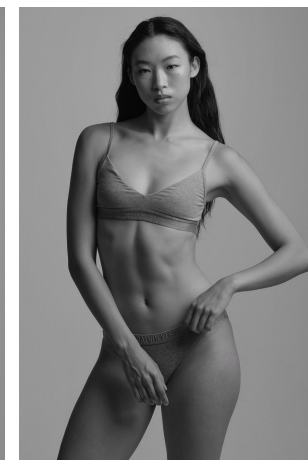

Maureen Tang   Height 5'9" | 175cm   Bust 32" | 81cm   Waist 25" | 63cm   Hips 35" | 89cm  
Dress 2 US | 32 EU   Shoe 8.5 US | 39.5 EU   Hair Black   Eyes Brown

Maureen Tang   Height 5'9" | 175cm   Bust 32" | 81cm   Waist 25" | 63cm   Hips 35" | 89cm  
Dress 2 US | 32 EU   Shoe 8.5 US | 39.5 EU   Hair Black   Eyes Brown