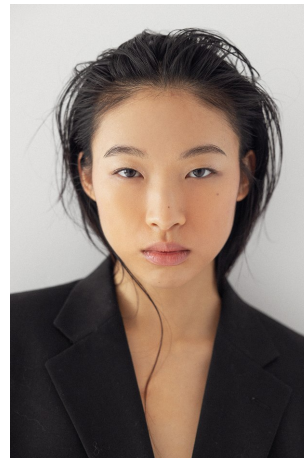

Maureen Tang   Height 5'9" | 175cm   Bust 32" | 81cm   Waist 25" | 63cm   Hips 35" | 89cm
Dress 2 US | 32 EU   Shoe 8.5 US | 39.5 EU   Hair Black   Eyes Brown