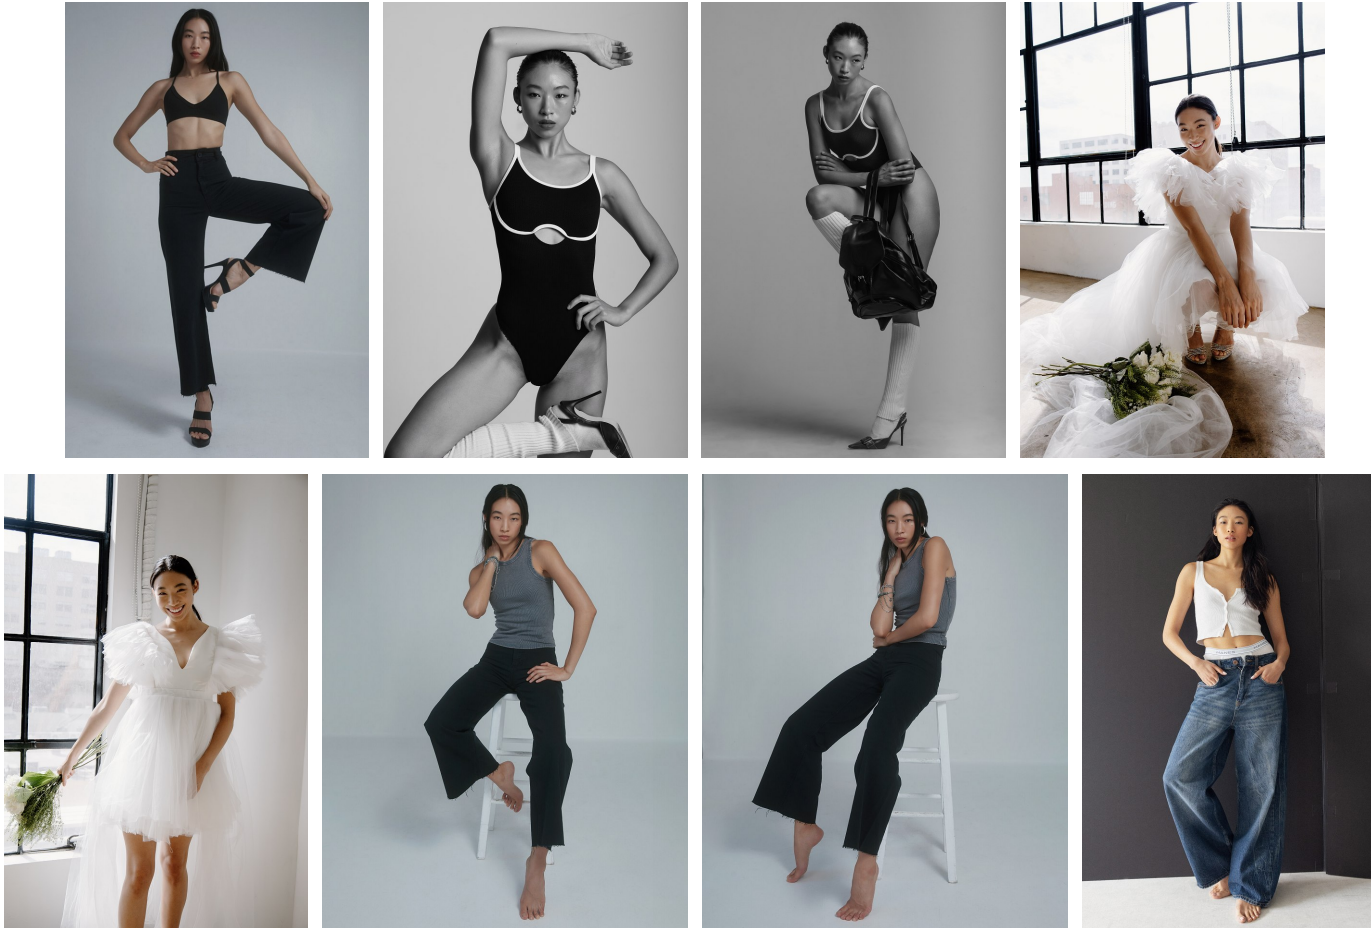

Maureen Tang Height 5'9" | 175cm Bust 32" | 81cm Waist 25" | 63cm Hips 35" | 89cm
Dress 2 US | 32 EU Shoe 8.5 US | 39.5 EU Hair Black Eyes Brown

Maureen Tang Height 5'9" | 175cm Bust 32" | 81cm Waist 25" | 63cm Hips 35" | 89cm
Dress 2 US | 32 EU Shoe 8.5 US | 39.5 EU Hair Black Eyes Brown

CGM
CAROLINE GLEASON
MANAGEMENT

Maureen Tang Height 5'9" | 175cm Bust 32" | 81cm Waist 25" | 63cm Hips 35" | 89cm
Dress 2 US | 32 EU Shoe 8.5 US | 39.5 EU Hair Black Eyes Brown

Maureen Tang Height 5'9" | 175cm Bust 32" | 81cm Waist 25" | 63cm Hips 35" | 89cm
Dress 2 US | 32 EU Shoe 8.5 US | 39.5 EU Hair Black Eyes Brown