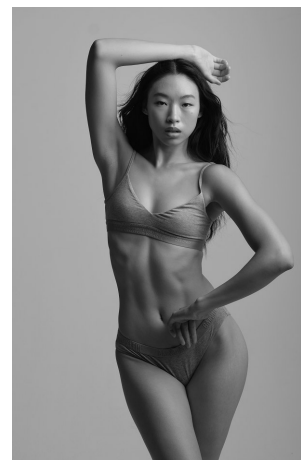

Maureen Tang Height 5'9" | 175cm Bust 32" | 81cm Waist 25" | 63cm Hips 35" | 89cm
Dress 2 US | 32 EU Shoe 8.5 US | 39.5 EU Hair Black Eyes Brown

Maureen Tang Height 5'9" | 175cm Bust 32" | 81cm Waist 25" | 63cm Hips 35" | 89cm
Dress 2 US | 32 EU Shoe 8.5 US | 39.5 EU Hair Black Eyes Brown