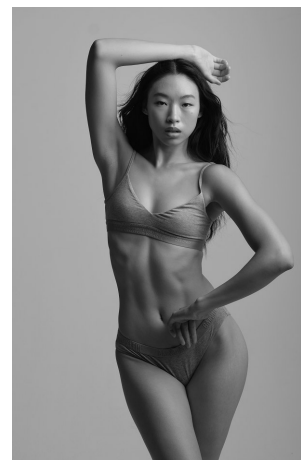

Maureen Tang   Height 5'9" | 175cm   Bust 32" | 81cm   Waist 25" | 63cm   Hips 35" | 89cm  
Dress 2 US | 32 EU   Shoe 8.5 US | 39.5 EU   Hair Black   Eyes Brown

Maureen Tang   Height 5'9" | 175cm   Bust 32" | 81cm   Waist 25" | 63cm   Hips 35" | 89cm  
Dress 2 US | 32 EU   Shoe 8.5 US | 39.5 EU   Hair Black   Eyes Brown