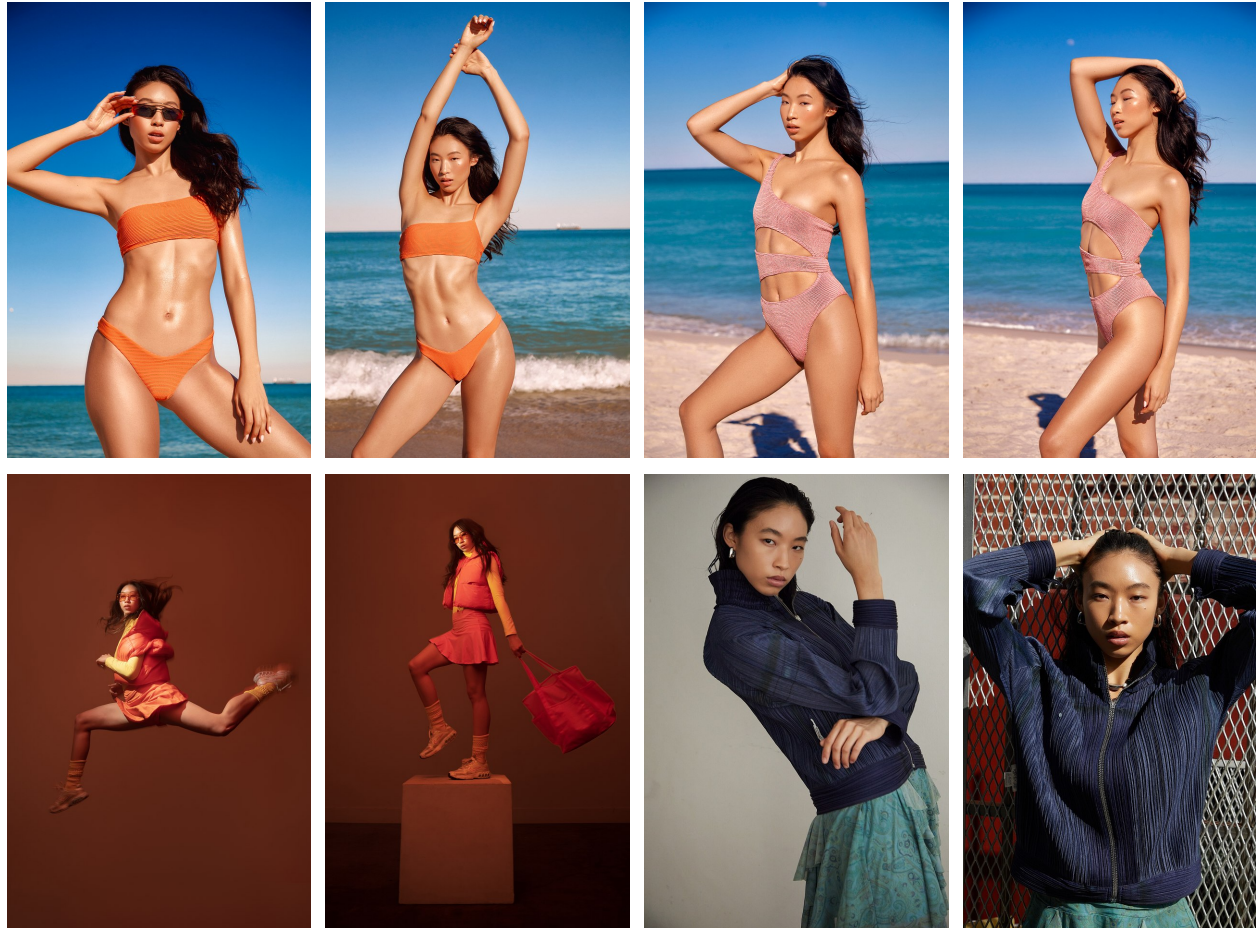

Maureen Tang   Height 5'9" | 175cm   Bust 32" | 81cm   Waist 25" | 63cm   Hips 35" | 89cm  
Dress 2 US | 32 EU   Shoe 8.5 US | 39.5 EU   Hair Black   Eyes Brown

Maureen Tang   Height 5'9" | 175cm   Bust 32" | 81cm   Waist 25" | 63cm   Hips 35" | 89cm  
Dress 2 US | 32 EU   Shoe 8.5 US | 39.5 EU   Hair Black   Eyes Brown