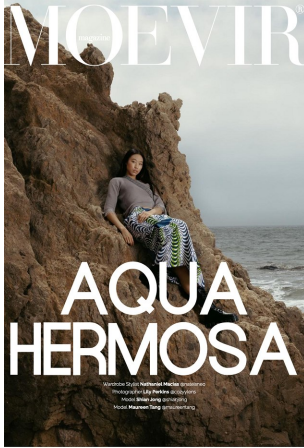

Maureen Tang   Height 5'9" | 175cm   Bust 32" | 81cm   Waist 25" | 63cm   Hips 35" | 89cm  
Dress 2 US | 32 EU   Shoe 8.5 US | 39.5 EU   Hair Black   Eyes Brown

Maureen Tang   Height 5'9" | 175cm   Bust 32" | 81cm   Waist 25" | 63cm   Hips 35" | 89cm  
Dress 2 US | 32 EU   Shoe 8.5 US | 39.5 EU   Hair Black   Eyes Brown