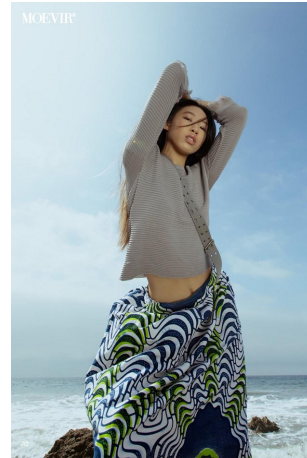

Maureen Tang Height 5'9" | 175cm Bust 32" | 81cm Waist 25" | 63cm Hips 35" | 89cm
Dress 2 US | 32 EU Shoe 8.5 US | 39.5 EU Hair Black Eyes Brown

Maureen Tang Height 5'9" | 175cm Bust 32" | 81cm Waist 25" | 63cm Hips 35" | 89cm
Dress 2 US | 32 EU Shoe 8.5 US | 39.5 EU Hair Black Eyes Brown

CGM
CAROLINE GLEASON
MANAGEMENT

Maureen Tang Height 5'9" | 175cm Bust 32" | 81cm Waist 25" | 63cm Hips 35" | 89cm
Dress 2 US | 32 EU Shoe 8.5 US | 39.5 EU Hair Black Eyes Brown

Maureen Tang Height 5'9" | 175cm Bust 32" | 81cm Waist 25" | 63cm Hips 35" | 89cm
Dress 2 US | 32 EU Shoe 8.5 US | 39.5 EU Hair Black Eyes Brown