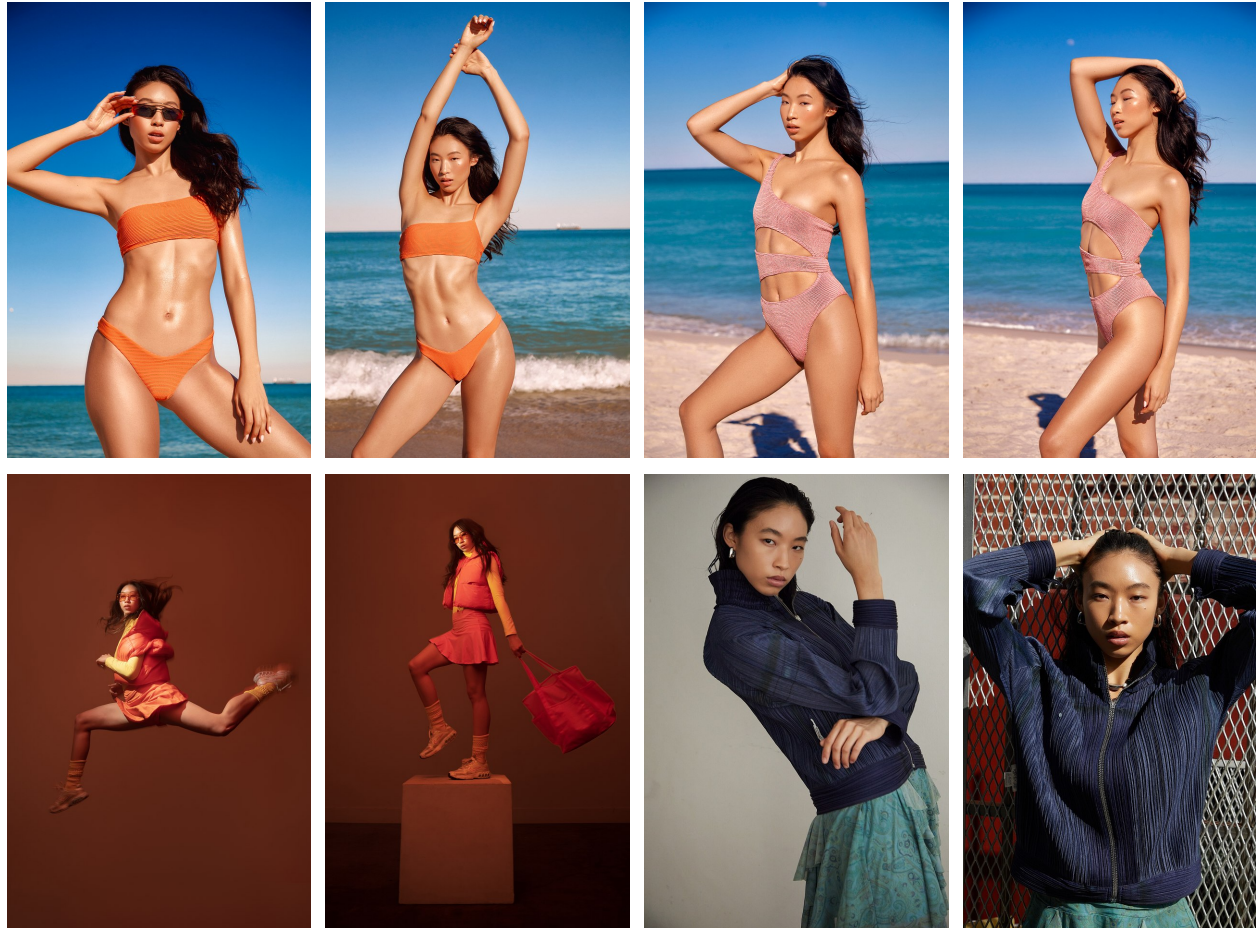

Maureen Tang Height 5'9" | 175cm Bust 32" | 81cm Waist 25" | 63cm Hips 35" | 89cm
Dress 2 US | 32 EU Shoe 8.5 US | 39.5 EU Hair Black Eyes Brown

Maureen Tang Height 5'9" | 175cm Bust 32" | 81cm Waist 25" | 63cm Hips 35" | 89cm
Dress 2 US | 32 EU Shoe 8.5 US | 39.5 EU Hair Black Eyes Brown