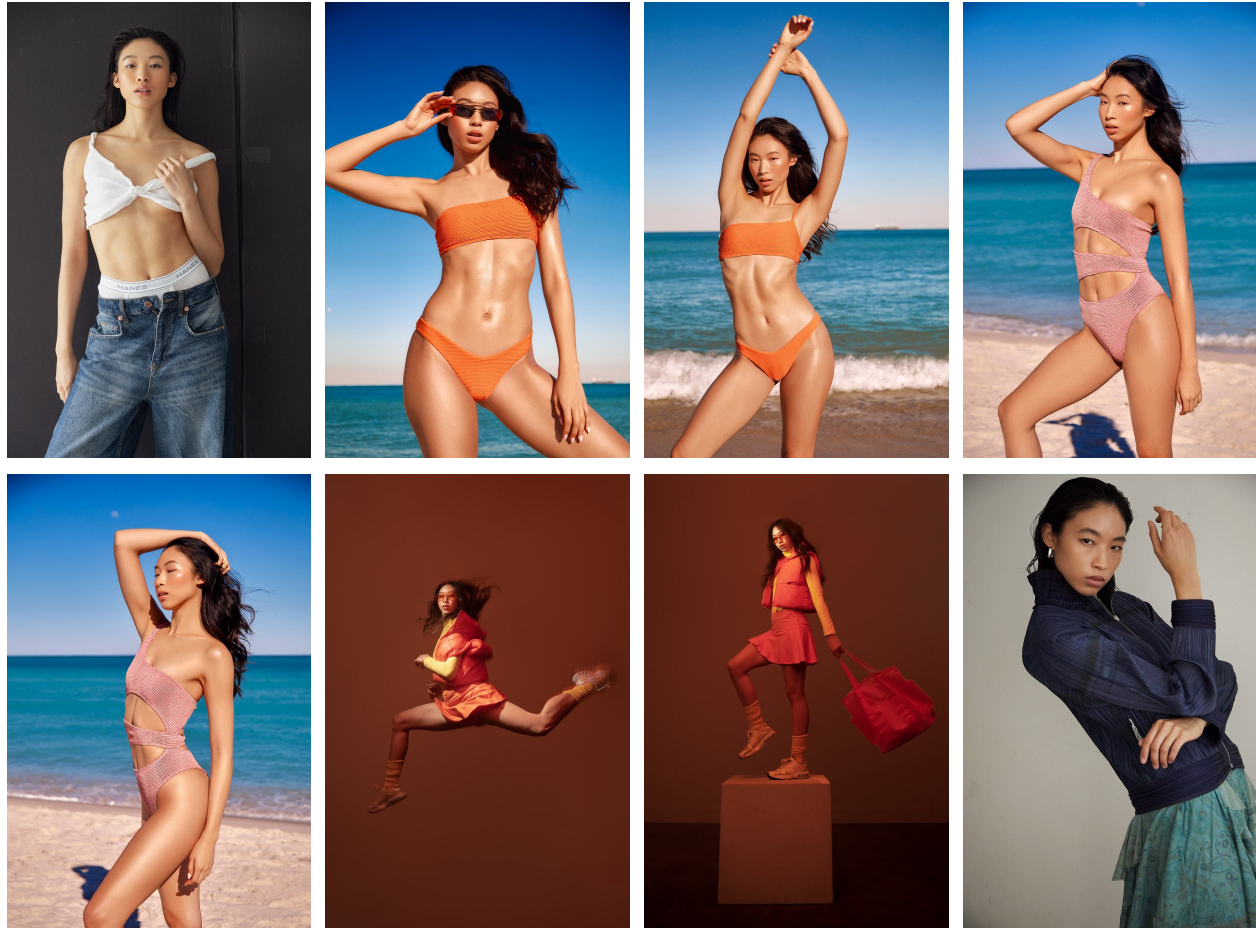

Maureen Tang Height 5'9" | 175cm Bust 32" | 81cm Waist 25" | 63cm Hips 35" | 89cm
Dress 2 US | 32 EU Shoe 8.5 US | 39.5 EU Hair Black Eyes Brown

Maureen Tang Height 5'9" | 175cm Bust 32" | 81cm Waist 25" | 63cm Hips 35" | 89cm
Dress 2 US | 32 EU Shoe 8.5 US | 39.5 EU Hair Black Eyes Brown

CGM
CAROLINE GLEASON
MANAGEMENT

Maureen Tang Height 5'9" | 175cm Bust 32" | 81cm Waist 25" | 63cm Hips 35" | 89cm
Dress 2 US | 32 EU Shoe 8.5 US | 39.5 EU Hair Black Eyes Brown

Maureen Tang Height 5'9" | 175cm Bust 32" | 81cm Waist 25" | 63cm Hips 35" | 89cm
Dress 2 US | 32 EU Shoe 8.5 US | 39.5 EU Hair Black Eyes Brown