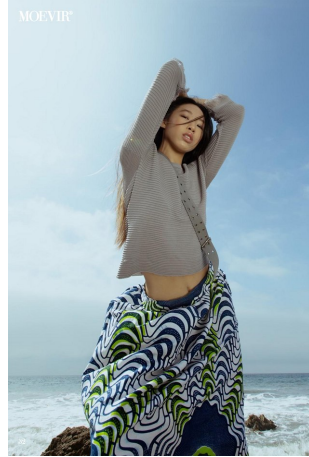

Maureen Tang   Height 5'9" | 175cm   Bust 32" | 81cm   Waist 25" | 63cm   Hips 35" | 89cm  
Dress 2 US | 32 EU   Shoe 8.5 US | 39.5 EU   Hair Black   Eyes Brown

Maureen Tang   Height 5'9" | 175cm   Bust 32" | 81cm   Waist 25" | 63cm   Hips 35" | 89cm  
Dress 2 US | 32 EU   Shoe 8.5 US | 39.5 EU   Hair Black   Eyes Brown