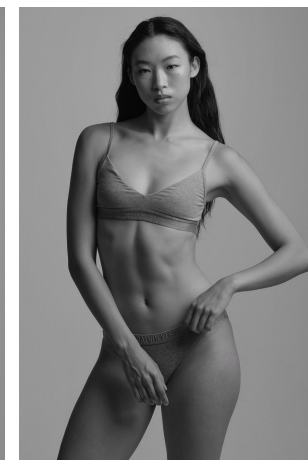

Maureen Tang Height 5'9" | 175cm Bust 32" | 81cm Waist 25" | 63cm Hips 35" | 89cm
Dress 2 US | 32 EU Shoe 8.5 US | 39.5 EU Hair Black Eyes Brown

Maureen Tang Height 5'9" | 175cm Bust 32" | 81cm Waist 25" | 63cm Hips 35" | 89cm
Dress 2 US | 32 EU Shoe 8.5 US | 39.5 EU Hair Black Eyes Brown