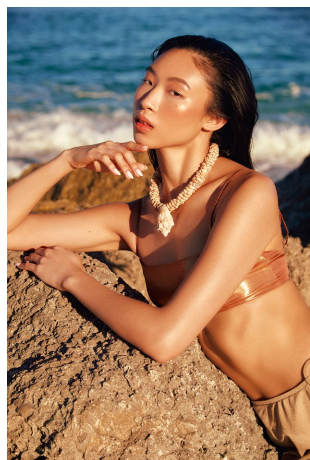

Maureen Tang Height 5'9" | 175cm Bust 32" | 81cm Waist 25" | 63cm Hips 35" | 89cm
Dress 2 US | 32 EU Shoe 8.5 US | 39.5 EU Hair Black Eyes Brown

Maureen Tang Height 5'9" | 175cm Bust 32" | 81cm Waist 25" | 63cm Hips 35" | 89cm
Dress 2 US | 32 EU Shoe 8.5 US | 39.5 EU Hair Black Eyes Brown