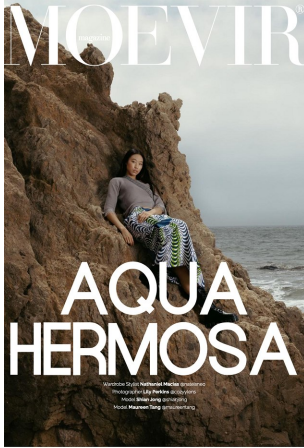

Maureen Tang Height 5'9" | 175cm Bust 32" | 81cm Waist 25" | 63cm Hips 35" | 89cm
Dress 2 US | 32 EU Shoe 8.5 US | 39.5 EU Hair Black Eyes Brown

Maureen Tang Height 5'9" | 175cm Bust 32" | 81cm Waist 25" | 63cm Hips 35" | 89cm
Dress 2 US | 32 EU Shoe 8.5 US | 39.5 EU Hair Black Eyes Brown