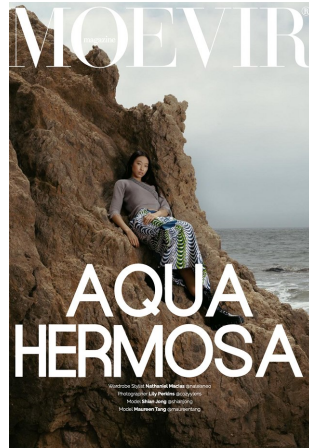

Maureen Tang Height 5'9" | 175cm Bust 32" | 81cm Waist 25" | 63cm Hips 35" | 89cm
Dress 2 US | 32 EU Shoe 8.5 US | 39.5 EU Hair Black Eyes Brown

Maureen Tang Height 5'9" | 175cm Bust 32" | 81cm Waist 25" | 63cm Hips 35" | 89cm
Dress 2 US | 32 EU Shoe 8.5 US | 39.5 EU Hair Black Eyes Brown

CGM
CAROLINE GLEASON
MANAGEMENT

Maureen Tang Height 5'9" | 175cm Bust 32" | 81cm Waist 25" | 63cm Hips 35" | 89cm
Dress 2 US | 32 EU Shoe 8.5 US | 39.5 EU Hair Black Eyes Brown

Maureen Tang Height 5'9" | 175cm Bust 32" | 81cm Waist 25" | 63cm Hips 35" | 89cm
Dress 2 US | 32 EU Shoe 8.5 US | 39.5 EU Hair Black Eyes Brown