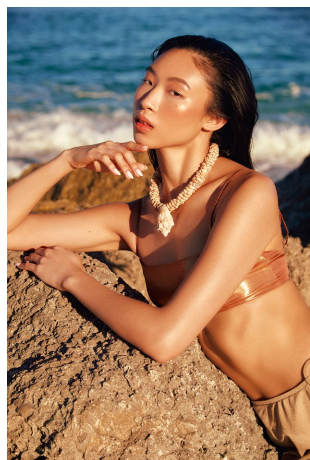

Maureen Tang   Height 5'9" | 175cm   Bust 32" | 81cm   Waist 25" | 63cm   Hips 35" | 89cm  
Dress 2 US | 32 EU   Shoe 8.5 US | 39.5 EU   Hair Black   Eyes Brown

Maureen Tang   Height 5'9" | 175cm   Bust 32" | 81cm   Waist 25" | 63cm   Hips 35" | 89cm  
Dress 2 US | 32 EU   Shoe 8.5 US | 39.5 EU   Hair Black   Eyes Brown