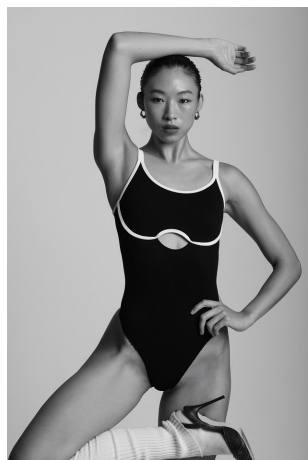

Maureen Tang   Height 5'9" | 175cm   Bust 32" | 81cm   Waist 25" | 63cm   Hips 35" | 89cm  
Dress 2 US | 32 EU   Shoe 8.5 US | 39.5 EU   Hair Black   Eyes Brown

Maureen Tang   Height 5'9" | 175cm   Bust 32" | 81cm   Waist 25" | 63cm   Hips 35" | 89cm  
Dress 2 US | 32 EU   Shoe 8.5 US | 39.5 EU   Hair Black   Eyes Brown