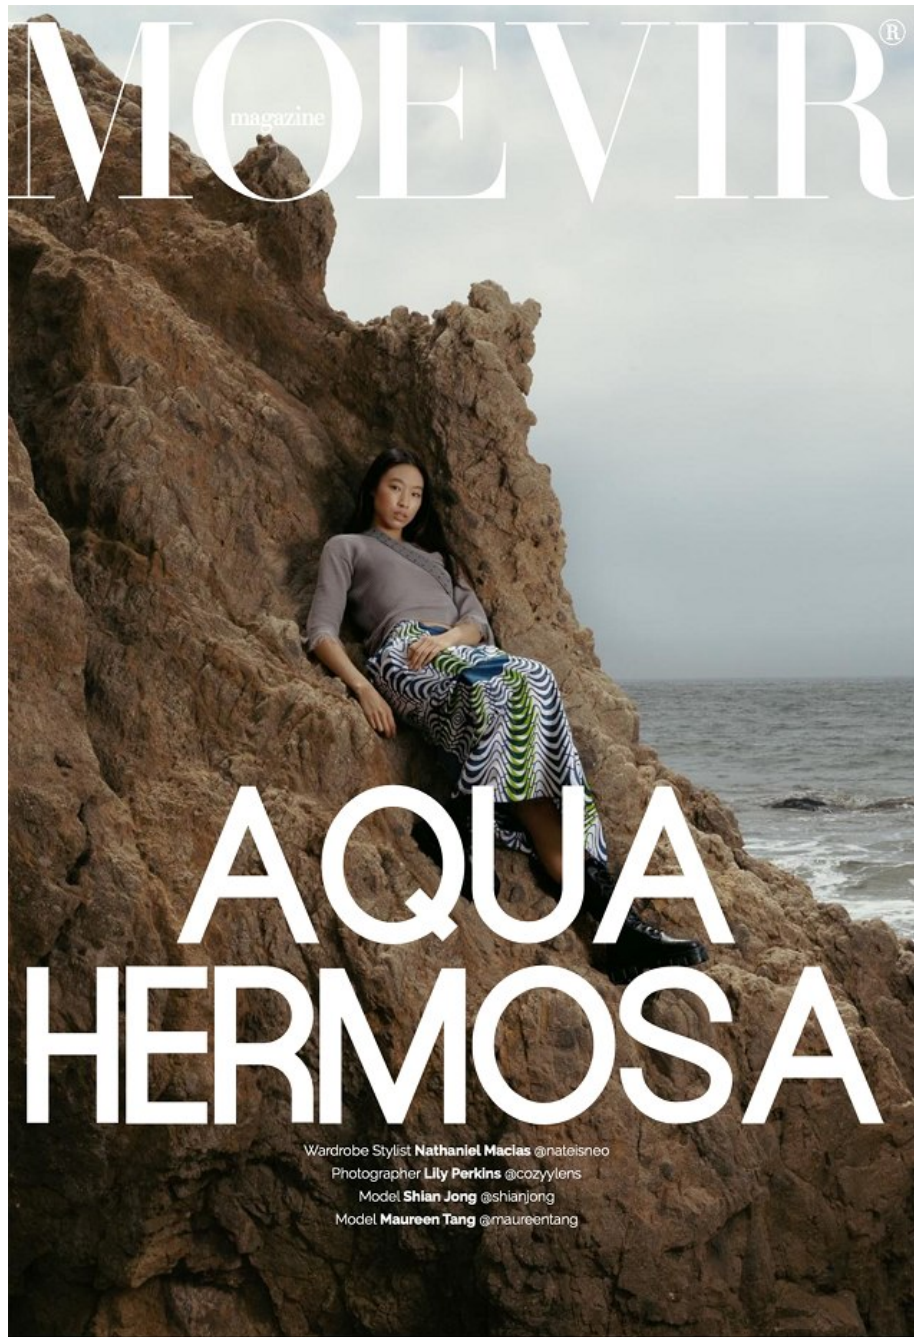

Maureen Tang   Height 5'9" | 175cm   Bust 32" | 81cm   Waist 25" | 63cm   Hips 35" | 89cm
Dress 2 US | 32 EU   Shoe 8.5 US | 39.5 EU   Hair Black   Eyes Brown

CGM
CAROLINE GLEASON
MANAGEMENT