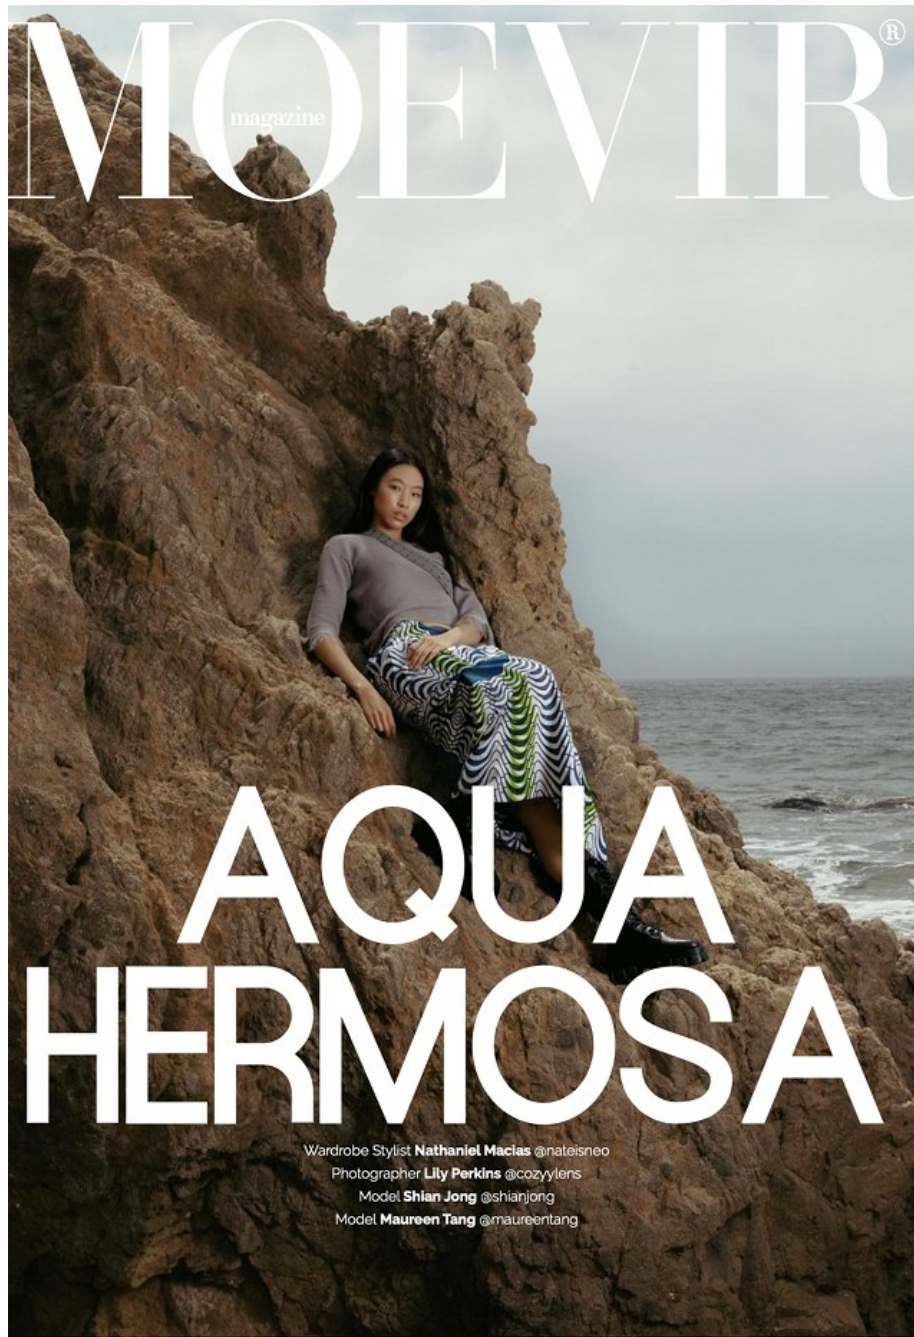

Maureen Tang   Height 5'9" | 175cm   Bust 32" | 81cm   Waist 25" | 63cm   Hips 35" | 89cm
Dress 2 US | 32 EU   Shoe 8.5 US | 39.5 EU   Hair Black   Eyes Brown

Maureen Tang   Height 5'9" | 175cm   Bust 32" | 81cm   Waist 25" | 63cm   Hips 35" | 89cm
Dress 2 US | 32 EU   Shoe 8.5 US | 39.5 EU   Hair Black   Eyes Brown

CGM
CAROLINE GLEASON
MANAGEMENT