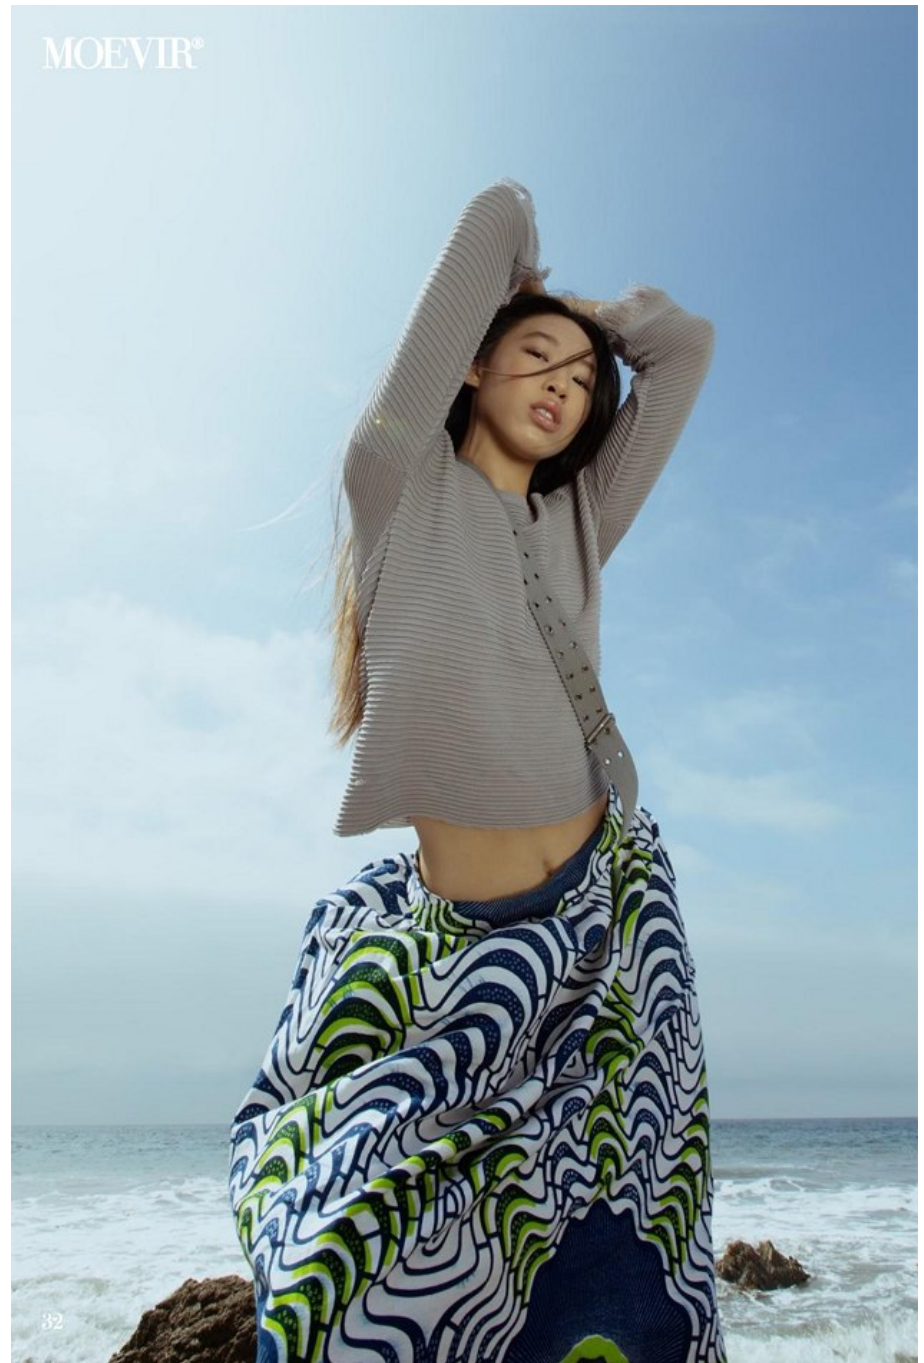

Maureen Tang   Height 5'9" | 175cm   Bust 32" | 81cm   Waist 25" | 63cm   Hips 35" | 89cm
Dress 2 US | 32 EU   Shoe 8.5 US | 39.5 EU   Hair Black   Eyes Brown

CGM
CAROLINE GLEASON
MANAGEMENT