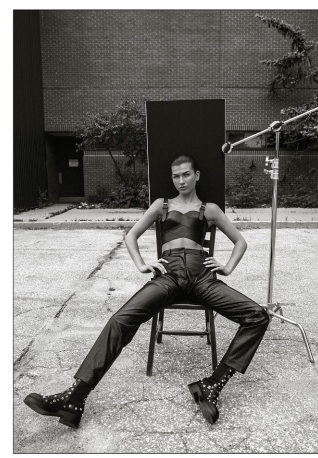

Alexia Menchella Height 5'10" | 178cm Bust 32" | 81cm Waist 24" | 61cm Hips 35" | 89cm
Dress 2 US | 32 EU Shoe 9 US | 40 EU Hair Dark Brown Eyes Green

beach
days

Alexia Menchella Height 5'10" | 178cm Bust 32" | 81cm Waist 24" | 61cm Hips 35" | 89cm
Dress 2 US | 32 EU Shoe 9 US | 40 EU Hair Dark Brown Eyes Green

CGM
CAROLINE GLEASON
MANAGEMENT

Alexia Menchella Height 5'10" | 178cm Bust 32" | 81cm Waist 24" | 61cm Hips 35" | 89cm
Dress 2 US | 32 EU Shoe 9 US | 40 EU Hair Dark Brown Eyes Green

CGM
CAROLINE GLEASON
MANAGEMENT

Alexia Menchella Height 5'10" | 178cm Bust 32" | 81cm Waist 24" | 61cm Hips 35" | 89cm
Dress 2 US | 32 EU Shoe 9 US | 40 EU Hair Dark Brown Eyes Green

Alexia Menchella Height 5'10" | 178cm Bust 32" | 81cm Waist 24" | 61cm Hips 35" | 89cm
Dress 2 US | 32 EU Shoe 9 US | 40 EU Hair Dark Brown Eyes Green