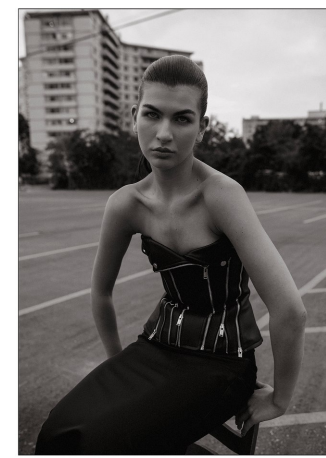

Alexia Menchella Height 5'10" | 178cm Bust 32" | 81cm Waist 24" | 61cm Hips 35" | 89cm
Dress 2 US | 32 EU Shoe 9 US | 40 EU Hair Dark Brown Eyes Green

beach
days

Alexia Menchella Height 5'10" | 178cm Bust 32" | 81cm Waist 24" | 61cm Hips 35" | 89cm
Dress 2 US | 32 EU Shoe 9 US | 40 EU Hair Dark Brown Eyes Green

CGM
CAROLINE GLEASON
MANAGEMENT

Alexia Menchella Height 5'10" | 178cm Bust 32" | 81cm Waist 24" | 61cm Hips 35" | 89cm
Dress 2 US | 32 EU Shoe 9 US | 40 EU Hair Dark Brown Eyes Green

CGM
CAROLINE GLEASON
MANAGEMENT

Alexia Menchella Height 5'10" | 178cm Bust 32" | 81cm Waist 24" | 61cm Hips 35" | 89cm
Dress 2 US | 32 EU Shoe 9 US | 40 EU Hair Dark Brown Eyes Green

Alexia Menchella Height 5'10" | 178cm Bust 32" | 81cm Waist 24" | 61cm Hips 35" | 89cm
Dress 2 US | 32 EU Shoe 9 US | 40 EU Hair Dark Brown Eyes Green