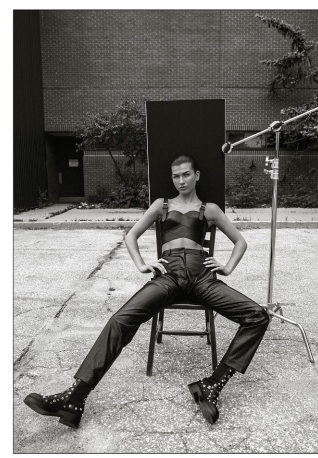

Alexia Menchella Height 5'10" | 178cm Bust 32" | 81cm Waist 24" | 61cm Hips 35" | 89cm
Dress 2 US | 32 EU Shoe 9 US | 40 EU Hair Dark Brown Eyes Green

CGM
CAROLINE GLEASON
MANAGEMENT

beach
days

Alexia Menchella Height 5'10" | 178cm Bust 32" | 81cm Waist 24" | 61cm Hips 35" | 89cm
Dress 2 US | 32 EU Shoe 9 US | 40 EU Hair Dark Brown Eyes Green

CGM
CAROLINE GLEASON
MANAGEMENT

Alexia Menchella Height 5'10" | 178cm Bust 32" | 81cm Waist 24" | 61cm Hips 35" | 89cm
Dress 2 US | 32 EU Shoe 9 US | 40 EU Hair Dark Brown Eyes Green

Alexia Menchella Height 5'10" | 178cm Bust 32" | 81cm Waist 24" | 61cm Hips 35" | 89cm
Dress 2 US | 32 EU Shoe 9 US | 40 EU Hair Dark Brown Eyes Green

Alexia Menchella Height 5'10" | 178cm Bust 32" | 81cm Waist 24" | 61cm Hips 35" | 89cm
Dress 2 US | 32 EU Shoe 9 US | 40 EU Hair Dark Brown Eyes Green