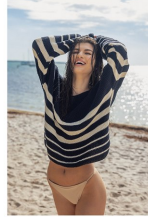

Alexia Menchella Height 5'10" | 178cm Bust 32" | 81cm Waist 24" | 61cm Hips 35" | 89cm
Dress 2 US | 32 EU Shoe 9 US | 40 EU Hair Dark Brown Eyes Green

beach
days

Alexia Menchella Height 5'10" | 178cm Bust 32" | 81cm Waist 24" | 61cm Hips 35" | 89cm
Dress 2 US | 32 EU Shoe 9 US | 40 EU Hair Dark Brown Eyes Green

CGM
CAROLINE GLEASON
MANAGEMENT

Alexia Menchella Height 5'10" | 178cm Bust 32" | 81cm Waist 24" | 61cm Hips 35" | 89cm
Dress 2 US | 32 EU Shoe 9 US | 40 EU Hair Dark Brown Eyes Green

CGM
CAROLINE GLEASON
MANAGEMENT

Alexia Menchella Height 5'10" | 178cm Bust 32" | 81cm Waist 24" | 61cm Hips 35" | 89cm
Dress 2 US | 32 EU Shoe 9 US | 40 EU Hair Dark Brown Eyes Green

Alexia Menchella Height 5'10" | 178cm Bust 32" | 81cm Waist 24" | 61cm Hips 35" | 89cm
Dress 2 US | 32 EU Shoe 9 US | 40 EU Hair Dark Brown Eyes Green