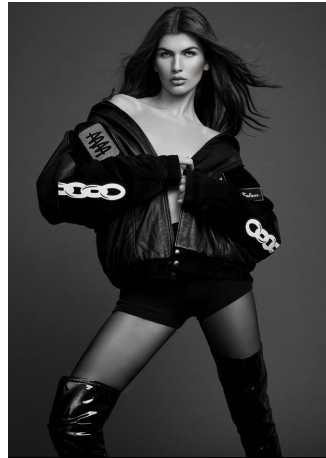

Alexia Menchella Height 5'10" | 178cm Bust 32" | 81cm Waist 24" | 61cm Hips 35" | 89cm
Dress 2 US | 32 EU Shoe 9 US | 40 EU Hair Dark Brown Eyes Green

CGM
CAROLINE GLEASON
MANAGEMENT

beach
days

Alexia Menchella Height 5'10" | 178cm Bust 32" | 81cm Waist 24" | 61cm Hips 35" | 89cm
Dress 2 US | 32 EU Shoe 9 US | 40 EU Hair Dark Brown Eyes Green

CGM
CAROLINE GLEASON
MANAGEMENT

Alexia Menchella Height 5'10" | 178cm Bust 32" | 81cm Waist 24" | 61cm Hips 35" | 89cm
Dress 2 US | 32 EU Shoe 9 US | 40 EU Hair Dark Brown Eyes Green

Alexia Menchella Height 5'10" | 178cm Bust 32" | 81cm Waist 24" | 61cm Hips 35" | 89cm
Dress 2 US | 32 EU Shoe 9 US | 40 EU Hair Dark Brown Eyes Green