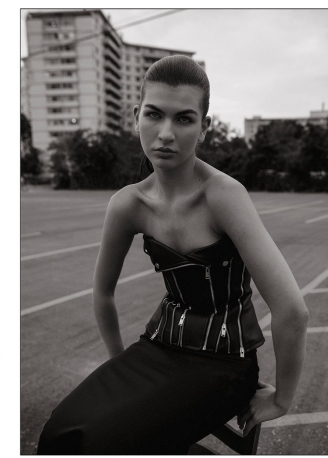

Alexia Menchella Height 5'10" | 178cm Bust 32" | 81cm Waist 24" | 61cm Hips 35" | 89cm
Dress 2 US | 32 EU Shoe 9 US | 40 EU Hair Dark Brown Eyes Green

CGM
CAROLINE GLEASON
MANAGEMENT

beach
days

Alexia Menchella Height 5'10" | 178cm Bust 32" | 81cm Waist 24" | 61cm Hips 35" | 89cm
Dress 2 US | 32 EU Shoe 9 US | 40 EU Hair Dark Brown Eyes Green

CGM
CAROLINE GLEASON
MANAGEMENT

Alexia Menchella Height 5'10" | 178cm Bust 32" | 81cm Waist 24" | 61cm Hips 35" | 89cm
Dress 2 US | 32 EU Shoe 9 US | 40 EU Hair Dark Brown Eyes Green

Alexia Menchella Height 5'10" | 178cm Bust 32" | 81cm Waist 24" | 61cm Hips 35" | 89cm
Dress 2 US | 32 EU Shoe 9 US | 40 EU Hair Dark Brown Eyes Green

Alexia Menchella Height 5'10" | 178cm Bust 32" | 81cm Waist 24" | 61cm Hips 35" | 89cm
Dress 2 US | 32 EU Shoe 9 US | 40 EU Hair Dark Brown Eyes Green