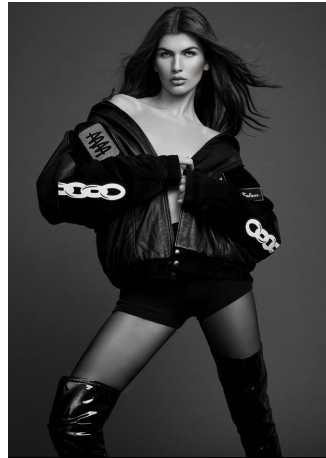

Alexia Menchella Height 5'10" | 178cm Bust 32" | 81cm Waist 24" | 61cm Hips 35" | 89cm
Dress 2 US | 32 EU Shoe 9 US | 40 EU Hair Dark Brown Eyes Green

beach
days

Alexia Menchella Height 5'10" | 178cm Bust 32" | 81cm Waist 24" | 61cm Hips 35" | 89cm
Dress 2 US | 32 EU Shoe 9 US | 40 EU Hair Dark Brown Eyes Green

CGM
CAROLINE GLEASON
MANAGEMENT

Alexia Menchella Height 5'10" | 178cm Bust 32" | 81cm Waist 24" | 61cm Hips 35" | 89cm
Dress 2 US | 32 EU Shoe 9 US | 40 EU Hair Dark Brown Eyes Green

CGM
CAROLINE GLEASON
MANAGEMENT