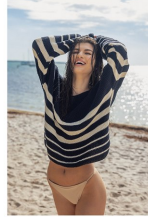

Alexia Menchella Height 5'10" | 178cm Bust 32" | 81cm Waist 24" | 61cm Hips 35" | 89cm
Dress 2 US | 32 EU Shoe 9 US | 40 EU Hair Dark Brown Eyes Green

CGM
CAROLINE GLEASON
MANAGEMENT

beach
days

Alexia Menchella Height 5'10" | 178cm Bust 32" | 81cm Waist 24" | 61cm Hips 35" | 89cm
Dress 2 US | 32 EU Shoe 9 US | 40 EU Hair Dark Brown Eyes Green

CGM
CAROLINE GLEASON
MANAGEMENT

Alexia Menchella Height 5'10" | 178cm Bust 32" | 81cm Waist 24" | 61cm Hips 35" | 89cm
Dress 2 US | 32 EU Shoe 9 US | 40 EU Hair Dark Brown Eyes Green

Alexia Menchella Height 5'10" | 178cm Bust 32" | 81cm Waist 24" | 61cm Hips 35" | 89cm
Dress 2 US | 32 EU Shoe 9 US | 40 EU Hair Dark Brown Eyes Green

Alexia Menchella Height 5'10" | 178cm Bust 32" | 81cm Waist 24" | 61cm Hips 35" | 89cm
Dress 2 US | 32 EU Shoe 9 US | 40 EU Hair Dark Brown Eyes Green