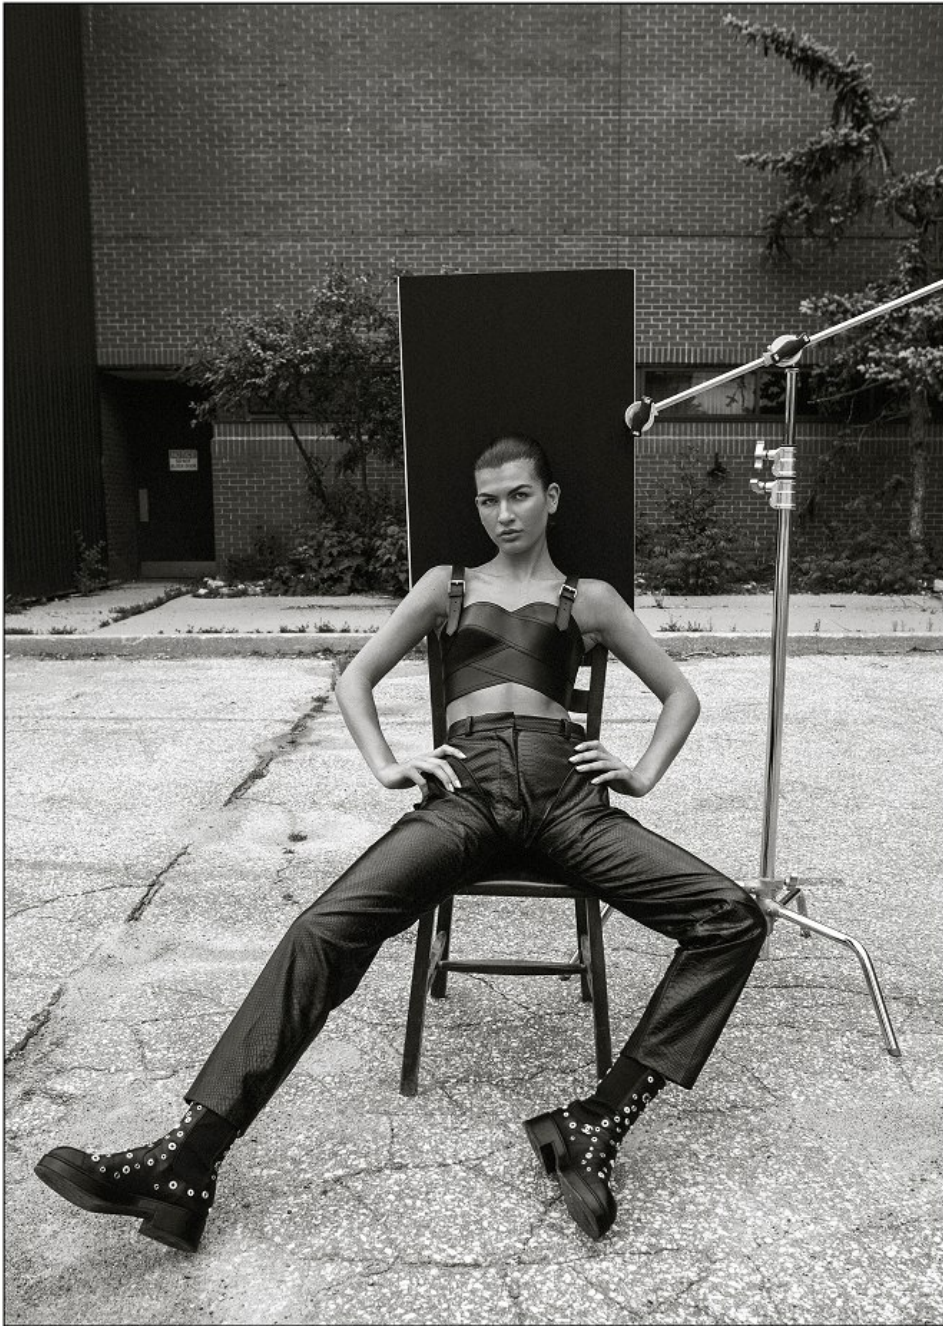

Alexia Menchella   Height 5'10" | 178cm   Bust 32" | 81cm   Waist 24" | 61cm   Hips 35" | 89cm
Dress 2 US | 32 EU   Shoe 9 US | 40 EU   Hair Dark Brown   Eyes Green