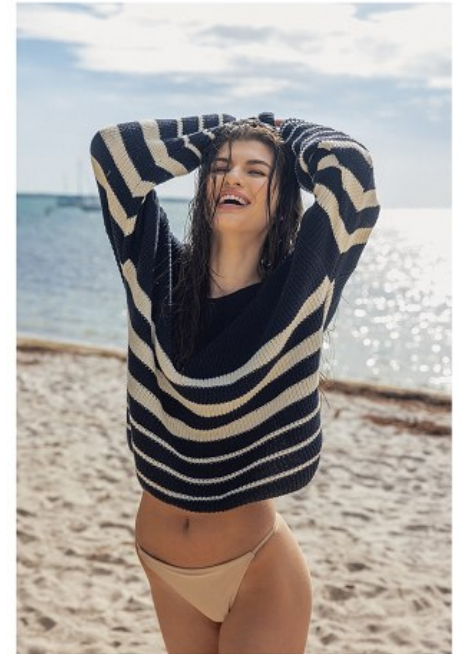

Alexia Menchella Height 5'10" | 178cm Bust 32" | 81cm Waist 24" | 61cm Hips 35" | 89cm
Dress 2 US | 32 EU Shoe 9 US | 40 EU Hair Dark Brown Eyes Green

CGM
CAROLINE GLEASON
MANAGEMENT

beach
days

Alexia Menchella Height 5'10" | 178cm Bust 32" | 81cm Waist 24" | 61cm Hips 35" | 89cm
Dress 2 US | 32 EU Shoe 9 US | 40 EU Hair Dark Brown Eyes Green