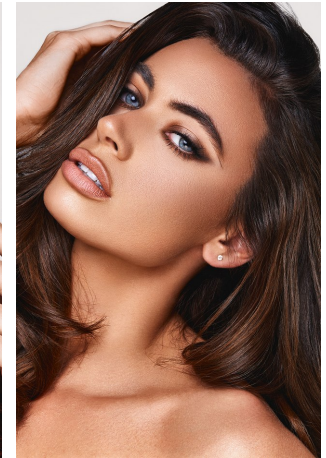

Kelli Seymour Height 5'8" | 173cm Bust 34" | 86cm Waist 25" | 63cm Hips 34" | 86cm
Dress 2-4 US | 32-34 EU Shoe 8 US | 39 EU Hair Brown Eyes Blue

TRUE ROMANCE
Exquisite silhouettes and luxe fabrics exude breathtaking elegance

Kelli Seymour Height 5'8" | 173cm Bust 34" | 86cm Waist 25" | 63cm Hips 34" | 86cm
Dress 2-4 US | 32-34 EU Shoe 8 US | 39 EU Hair Brown Eyes Blue

Kelli Seymour Height 5'8" | 173cm Bust 34" | 86cm Waist 25" | 63cm Hips 34" | 86cm
Dress 2-4 US | 32-34 EU Shoe 8 US | 39 EU Hair Brown Eyes Blue