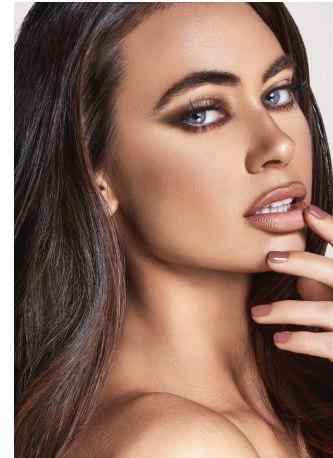

Kelli Seymour Height 5'8" | 173cm Bust 34" | 86cm Waist 25" | 63cm Hips 34" | 86cm  
Dress 2-4 US | 32-34 EU Shoe 8 US | 39 EU Hair Brown Eyes Blue

**TRUE ROMANCE**  
*Exquisite silhouettes and luxe fabrics exude breathtaking elegance*

Kelli Seymour Height 5'8" | 173cm Bust 34" | 86cm Waist 25" | 63cm Hips 34" | 86cm  
Dress 2-4 US | 32-34 EU Shoe 8 US | 39 EU Hair Brown Eyes Blue

Kelli Seymour Height 5'8" | 173cm Bust 34" | 86cm Waist 25" | 63cm Hips 34" | 86cm  
Dress 2-4 US | 32-34 EU Shoe 8 US | 39 EU Hair Brown Eyes Blue