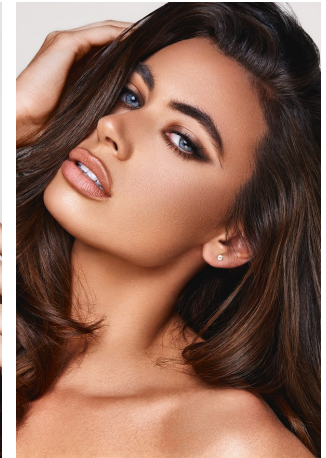

Kelli Seymour Height 5'8" | 173cm Bust 34" | 86cm Waist 25" | 63cm Hips 34" | 86cm  
Dress 2-4 US | 32-34 EU Shoe 8 US | 39 EU Hair Brown Eyes Blue

**TRUE ROMANCE**  
*Exquisite silhouettes and luxe fabrics exude breathtaking elegance*

Kelli Seymour Height 5'8" | 173cm Bust 34" | 86cm Waist 25" | 63cm Hips 34" | 86cm  
Dress 2-4 US | 32-34 EU Shoe 8 US | 39 EU Hair Brown Eyes Blue

Kelli Seymour Height 5'8" | 173cm Bust 34" | 86cm Waist 25" | 63cm Hips 34" | 86cm  
Dress 2-4 US | 32-34 EU Shoe 8 US | 39 EU Hair Brown Eyes Blue