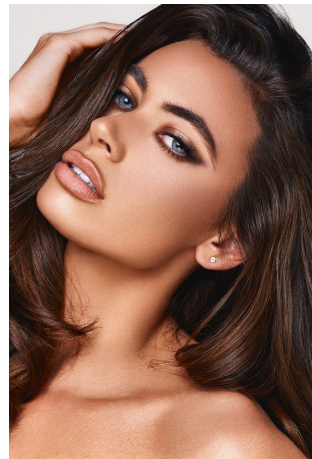

Kelli Seymour Height 5'8" | 173cm Bust 34" | 86cm Waist 25" | 63cm Hips 34" | 86cm
Dress 2-4 US | 32-34 EU Shoe 8 US | 39 EU Hair Brown Eyes Blue

TRUE ROMANCE
Exquisite silhouettes and luxe fabrics exude breathtaking elegance

Kelli Seymour Height 5'8" | 173cm Bust 34" | 86cm Waist 25" | 63cm Hips 34" | 86cm
Dress 2-4 US | 32-34 EU Shoe 8 US | 39 EU Hair Brown Eyes Blue

Kelli Seymour Height 5'8" | 173cm Bust 34" | 86cm Waist 25" | 63cm Hips 34" | 86cm
Dress 2-4 US | 32-34 EU Shoe 8 US | 39 EU Hair Brown Eyes Blue