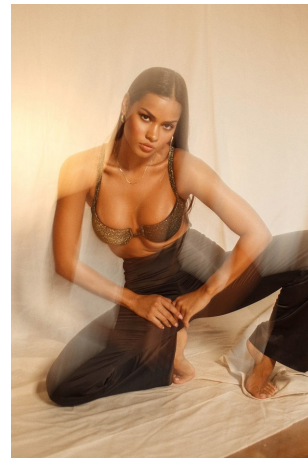

Nadja Del Hoyo Height 5'7" | 170cm Bust 34" | 86cm Waist 25" | 63cm Hips 35" | 89cm
 Dress 2 US | 32 EU Shoe 7.5 US | 38.5 EU Hair Brown Eyes Brown

Nadja Del Hoyo Height 5'7" | 170cm Bust 34" | 86cm Waist 25" | 63cm Hips 35" | 89cm
Dress 2 US | 32 EU Shoe 7.5 US | 38.5 EU Hair Brown Eyes Brown