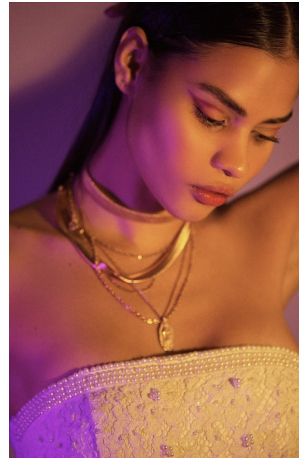

Nadja Del Hoyo Height 5'7" | 170cm Bust 34" | 86cm Waist 25" | 63cm Hips 35" | 89cm
Dress 2 US | 32 EU Shoe 7.5 US | 38.5 EU Hair Brown Eyes Brown

Nadja Del Hoyo Height 5'7" | 170cm Bust 34" | 86cm Waist 25" | 63cm Hips 35" | 89cm
Dress 2 US | 32 EU Shoe 7.5 US | 38.5 EU Hair Brown Eyes Brown