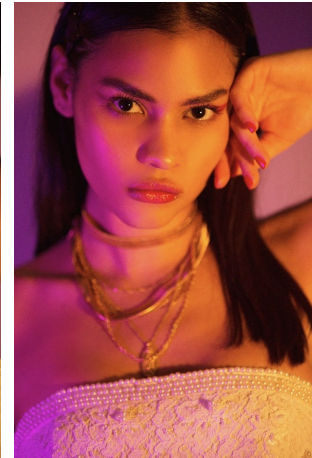

Nadja Del Hoyo Height 5'7" | 170cm Bust 34" | 86cm Waist 25" | 63cm Hips 35" | 89cm
Dress 2 US | 32 EU Shoe 7.5 US | 38.5 EU Hair Brown Eyes Brown

Nadja Del Hoyo Height 5'7" | 170cm Bust 34" | 86cm Waist 25" | 63cm Hips 35" | 89cm
Dress 2 US | 32 EU Shoe 7.5 US | 38.5 EU Hair Brown Eyes Brown