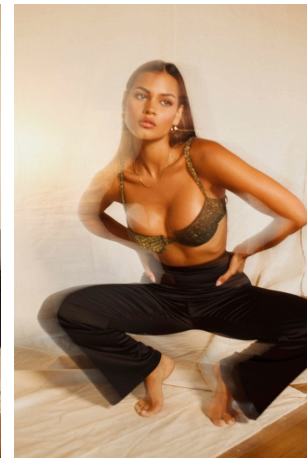

Nadja Del Hoyo Height 5'7" | 170cm Bust 34" | 86cm Waist 25" | 63cm Hips 35" | 89cm
 Dress 2 US | 32 EU Shoe 7.5 US | 38.5 EU Hair Brown Eyes Brown

Nadja Del Hoyo Height 5'7" | 170cm Bust 34" | 86cm Waist 25" | 63cm Hips 35" | 89cm
Dress 2 US | 32 EU Shoe 7.5 US | 38.5 EU Hair Brown Eyes Brown