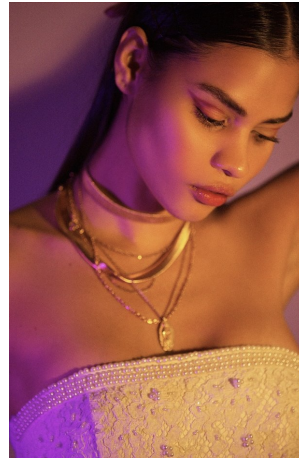

Nadja Del Hoyo Height 5'7" | 170cm Bust 34" | 86cm Waist 25" | 63cm Hips 35" | 89cm
 Dress 2 US | 32 EU Shoe 7.5 US | 38.5 EU Hair Brown Eyes Brown

Nadja Del Hoyo Height 5'7" | 170cm Bust 34" | 86cm Waist 25" | 63cm Hips 35" | 89cm
Dress 2 US | 32 EU Shoe 7.5 US | 38.5 EU Hair Brown Eyes Brown