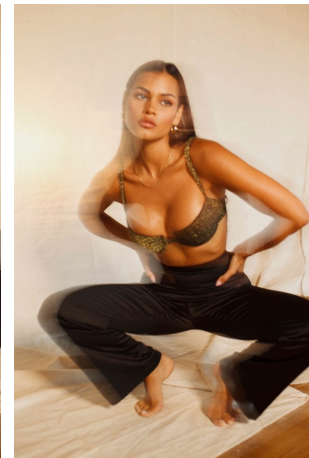

Nadja Del Hoyo Height 5'7" | 170cm Bust 34" | 86cm Waist 25" | 63cm Hips 35" | 89cm
Dress 2 US | 32 EU Shoe 7.5 US | 38.5 EU Hair Brown Eyes Brown

Nadja Del Hoyo Height 5'7" | 170cm Bust 34" | 86cm Waist 25" | 63cm Hips 35" | 89cm
Dress 2 US | 32 EU Shoe 7.5 US | 38.5 EU Hair Brown Eyes Brown