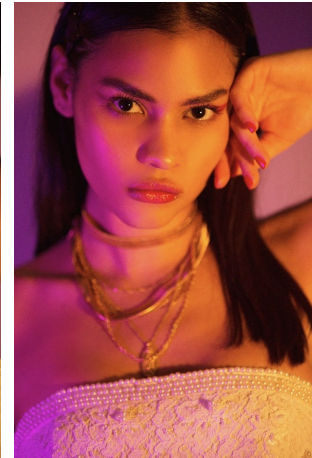

Nadja Del Hoyo Height 5'7" | 170cm Bust 34" | 86cm Waist 25" | 63cm Hips 35" | 89cm
 Dress 2 US | 32 EU Shoe 7.5 US | 38.5 EU Hair Brown Eyes Brown

Nadja Del Hoyo Height 5'7" | 170cm Bust 34" | 86cm Waist 25" | 63cm Hips 35" | 89cm
Dress 2 US | 32 EU Shoe 7.5 US | 38.5 EU Hair Brown Eyes Brown