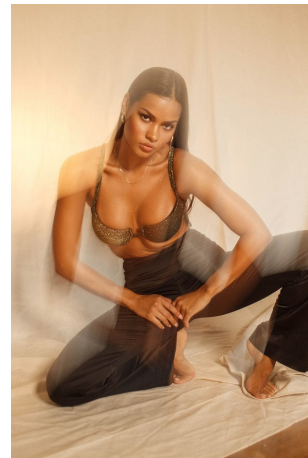

Nadja Del Hoyo Height 5'7" | 170cm Bust 34" | 86cm Waist 25" | 63cm Hips 35" | 89cm
Dress 2 US | 32 EU Shoe 7.5 US | 38.5 EU Hair Brown Eyes Brown

Nadja Del Hoyo Height 5'7" | 170cm Bust 34" | 86cm Waist 25" | 63cm Hips 35" | 89cm
Dress 2 US | 32 EU Shoe 7.5 US | 38.5 EU Hair Brown Eyes Brown