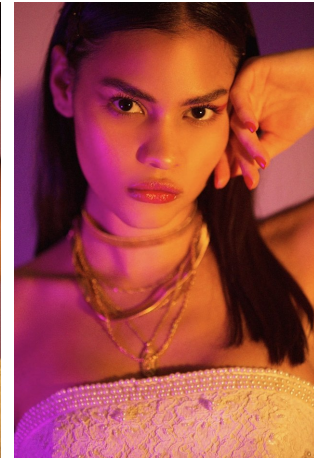

Nadja Del Hoyo Height 5'7" | 170cm Bust 34" | 86cm Waist 25" | 63cm Hips 35" | 89cm
Dress 2 US | 32 EU Shoe 7.5 US | 38.5 EU Hair Brown Eyes Brown

Nadja Del Hoyo Height 5'7" | 170cm Bust 34" | 86cm Waist 25" | 63cm Hips 35" | 89cm
Dress 2 US | 32 EU Shoe 7.5 US | 38.5 EU Hair Brown Eyes Brown