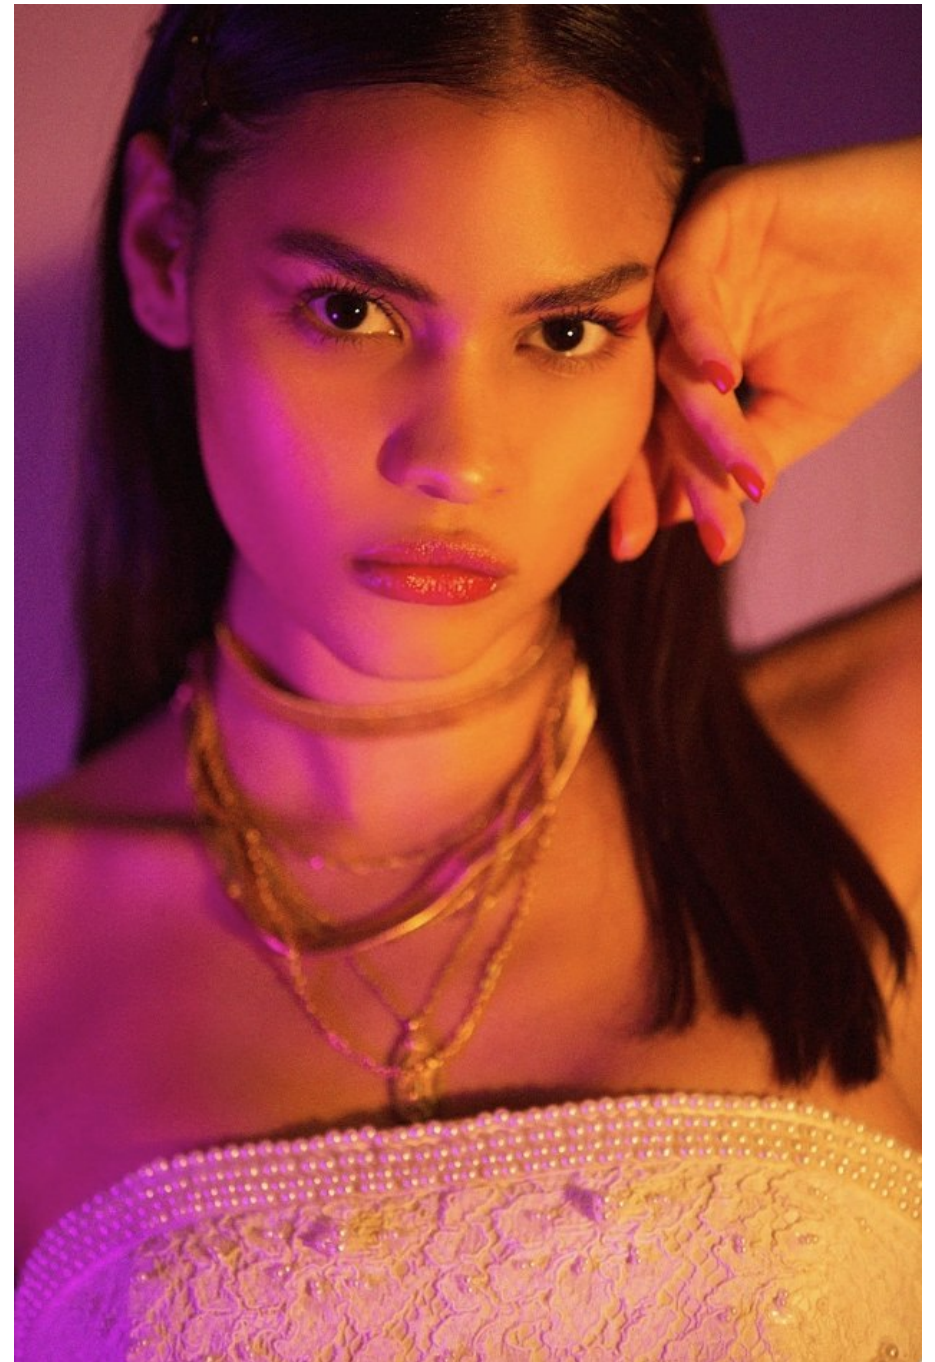

Nadja Del Hoyo   Height 5'7" | 170cm   Bust 34" | 86cm   Waist 25" | 63cm   Hips 35" | 89cm
Dress 2 US | 32 EU   Shoe 7.5 US | 38.5 EU   Hair Brown   Eyes Brown