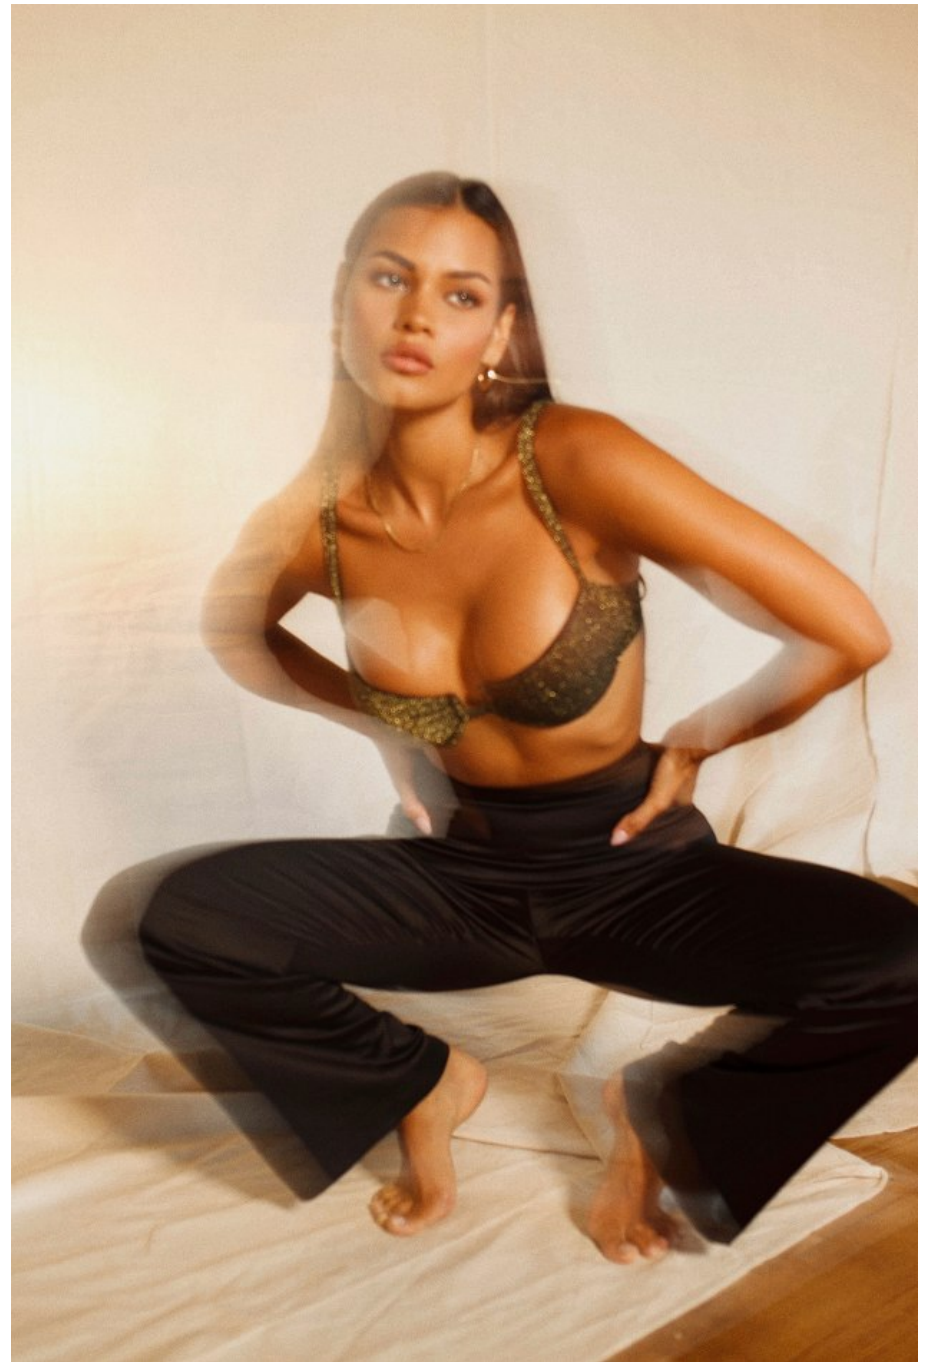

Nadja Del Hoyo Height 5'7" | 170cm Bust 34" | 86cm Waist 25" | 63cm Hips 35" | 89cm
Dress 2 US | 32 EU Shoe 7.5 US | 38.5 EU Hair Brown Eyes Brown