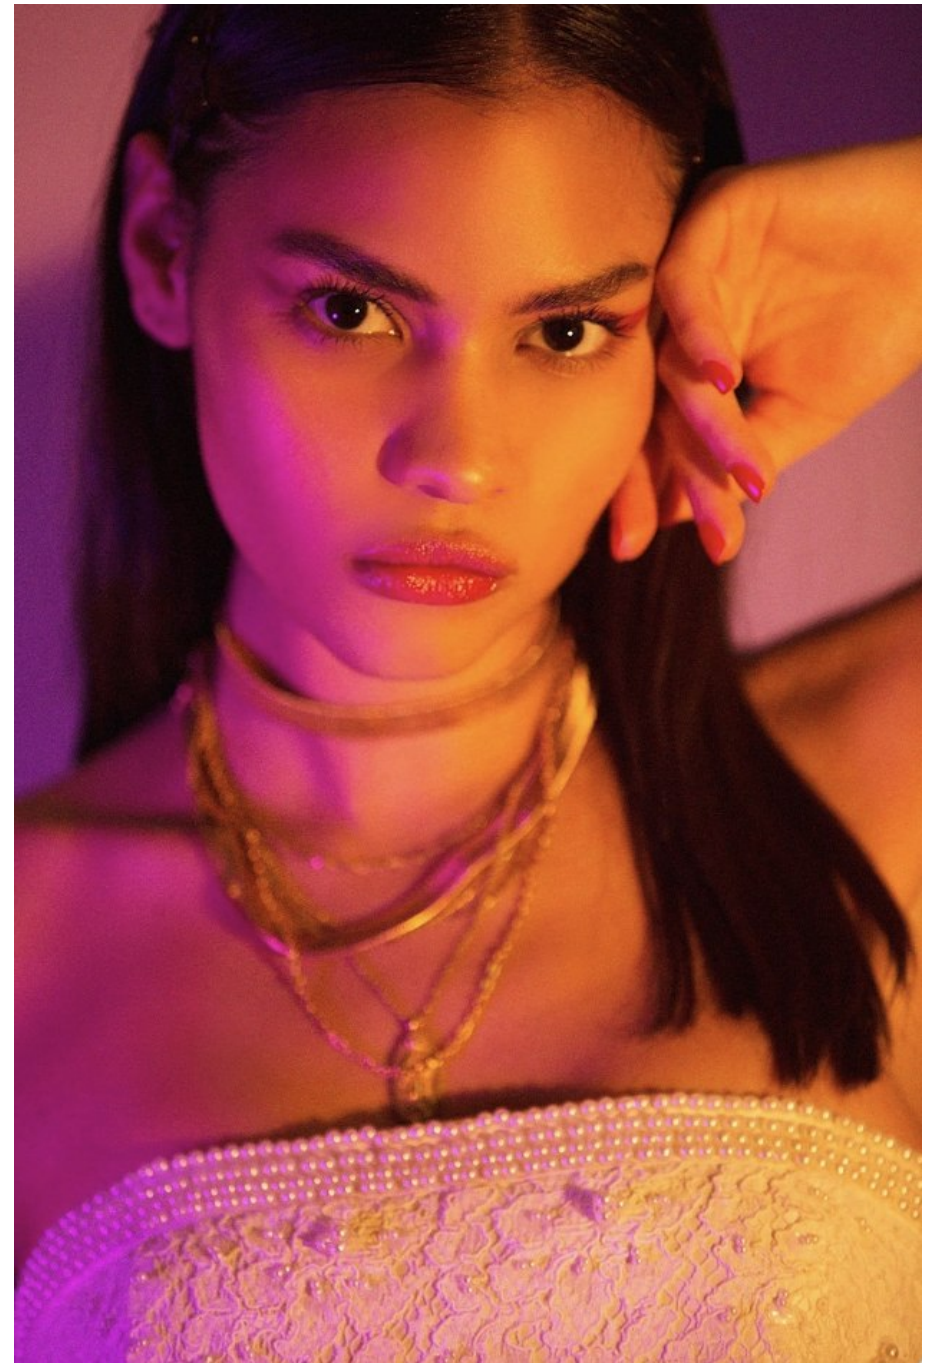

Nadja Del Hoyo   Height 5'7" | 170cm   Bust 34" | 86cm   Waist 25" | 63cm   Hips 35" | 89cm
Dress 2 US | 32 EU   Shoe 7.5 US | 38.5 EU   Hair Brown   Eyes Brown