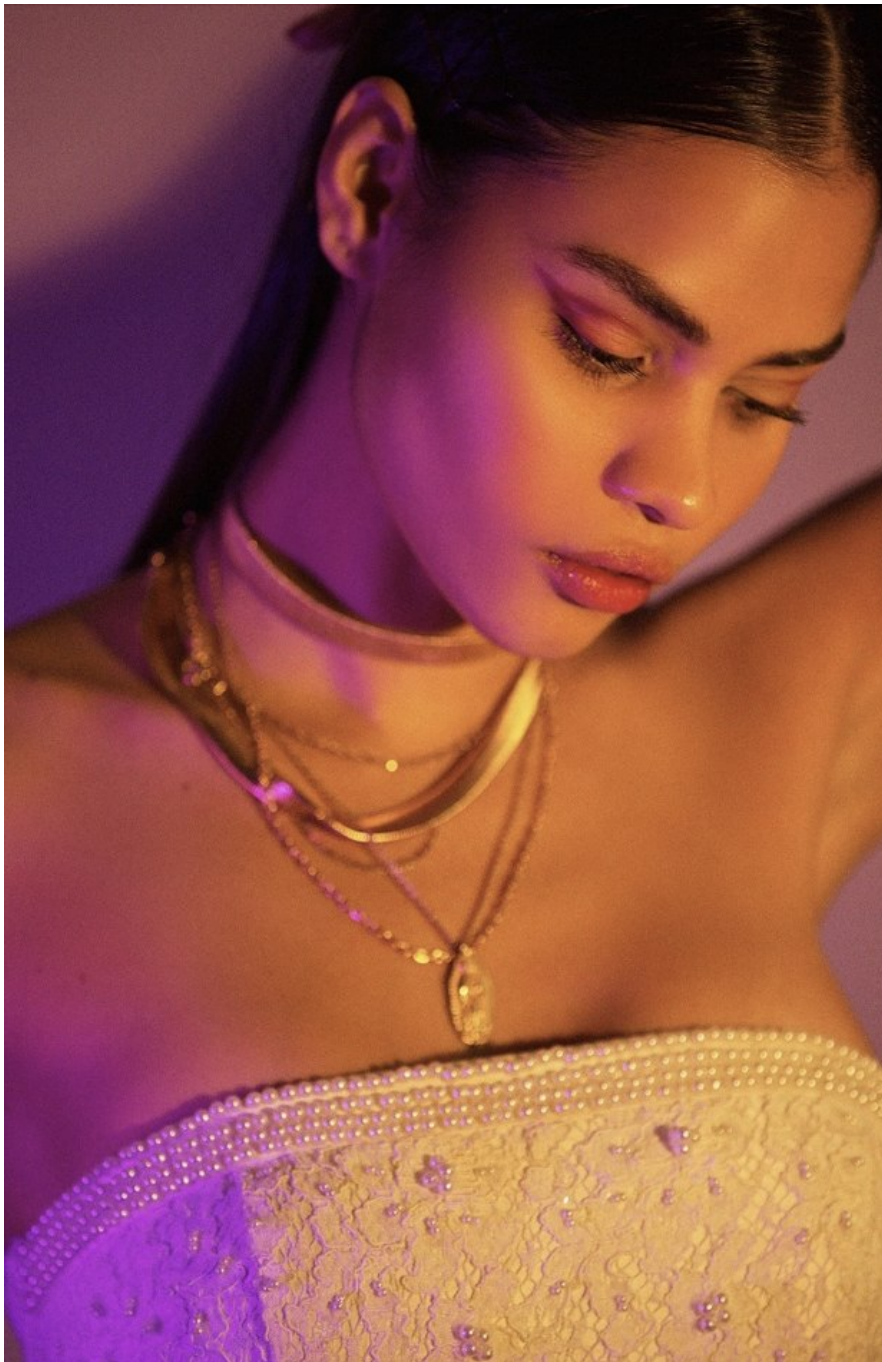

Nadja Del Hoyo   Height 5'7" | 170cm   Bust 34" | 86cm   Waist 25" | 63cm   Hips 35" | 89cm
Dress 2 US | 32 EU   Shoe 7.5 US | 38.5 EU   Hair Brown   Eyes Brown