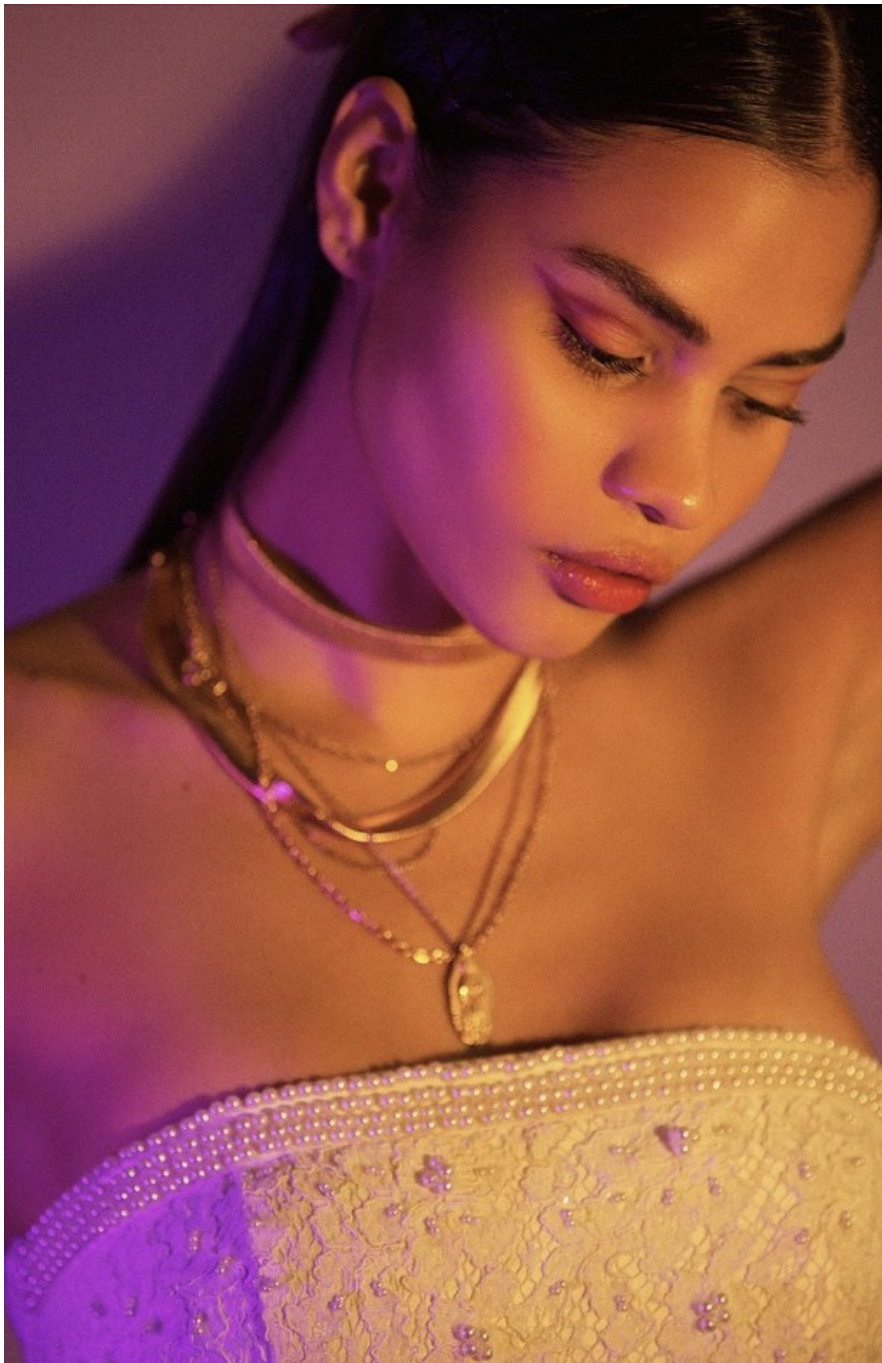

Nadja Del Hoyo   Height 5'7" | 170cm   Bust 34" | 86cm   Waist 25" | 63cm   Hips 35" | 89cm
Dress 2 US | 32 EU   Shoe 7.5 US | 38.5 EU   Hair Brown   Eyes Brown