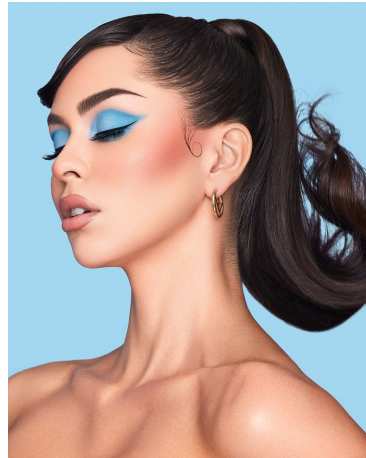

Carolina Urrea Height 5'8" | 173cm Bust 34" | 86cm Waist 25" | 63cm Hips 37" | 94cm
Dress 2 US | 32 EU Shoe 8.5 US | 39.5 EU Hair Brown Eyes Brown

Carolina Urrea Height 5'8" | 173cm Bust 34" | 86cm Waist 25" | 63cm Hips 37" | 94cm
Dress 2 US | 32 EU Shoe 8.5 US | 39.5 EU Hair Brown Eyes Brown