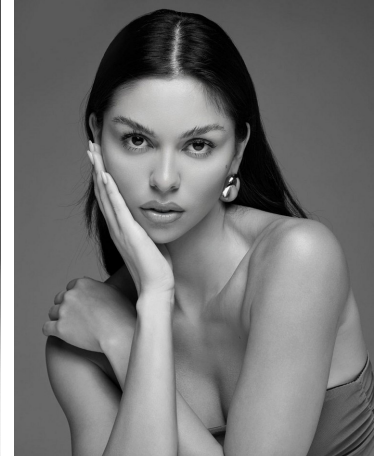

Carolina Urrea Height 5'8" | 173cm Bust 34" | 86cm Waist 25" | 63cm Hips 37" | 94cm
Dress 2 US | 32 EU Shoe 8.5 US | 39.5 EU Hair Brown Eyes Brown

Carolina Urrea Height 5'8" | 173cm Bust 34" | 86cm Waist 25" | 63cm Hips 37" | 94cm
Dress 2 US | 32 EU Shoe 8.5 US | 39.5 EU Hair Brown Eyes Brown

CGM
CAROLINE GLEASON
MANAGEMENT

Carolina Urrea Height 5'8" | 173cm Bust 34" | 86cm Waist 25" | 63cm Hips 37" | 94cm
 Dress 2 US | 32 EU Shoe 8.5 US | 39.5 EU Hair Brown Eyes Brown

Carolina Urrea Height 5'8" | 173cm Bust 34" | 86cm Waist 25" | 63cm Hips 37" | 94cm
Dress 2 US | 32 EU Shoe 8.5 US | 39.5 EU Hair Brown Eyes Brown

Carolina Urrea Height 5'8" | 173cm Bust 34" | 86cm Waist 25" | 63cm Hips 37" | 94cm
Dress 2 US | 32 EU Shoe 8.5 US | 39.5 EU Hair Brown Eyes Brown