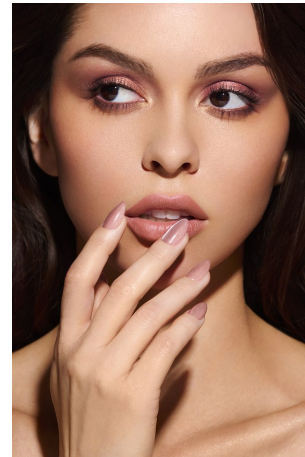

Carolina Urrea Height 5'8" | 173cm Bust 34" | 86cm Waist 25" | 63cm Hips 37" | 94cm
Dress 2 US | 32 EU Shoe 8.5 US | 39.5 EU Hair Brown Eyes Brown

Carolina Urrea Height 5'8" | 173cm Bust 34" | 86cm Waist 25" | 63cm Hips 37" | 94cm
Dress 2 US | 32 EU Shoe 8.5 US | 39.5 EU Hair Brown Eyes Brown

CGM
CAROLINE GLEASON
MANAGEMENT

Carolina Urrea Height 5'8" | 173cm Bust 34" | 86cm Waist 25" | 63cm Hips 37" | 94cm
 Dress 2 US | 32 EU Shoe 8.5 US | 39.5 EU Hair Brown Eyes Brown

Carolina Urrea Height 5'8" | 173cm Bust 34" | 86cm Waist 25" | 63cm Hips 37" | 94cm
Dress 2 US | 32 EU Shoe 8.5 US | 39.5 EU Hair Brown Eyes Brown