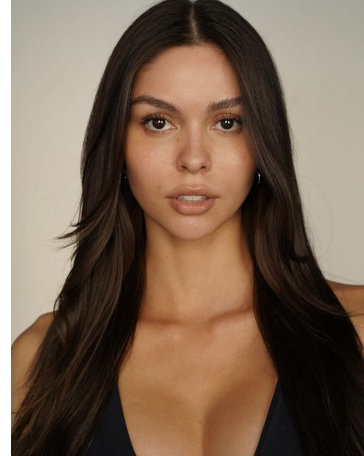

Carolina Urrea Height 5'8" | 173cm Bust 34" | 86cm Waist 25" | 63cm Hips 37" | 94cm
Dress 2 US | 32 EU Shoe 8.5 US | 39.5 EU Hair Brown Eyes Brown

Carolina Urrea Height 5'8" | 173cm Bust 34" | 86cm Waist 25" | 63cm Hips 37" | 94cm
Dress 2 US | 32 EU Shoe 8.5 US | 39.5 EU Hair Brown Eyes Brown