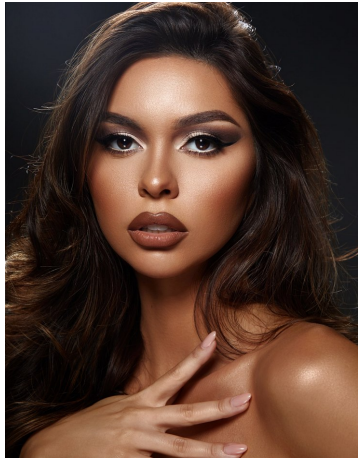

Carolina Urrea Height 5'8" | 173cm Bust 34" | 86cm Waist 25" | 63cm Hips 37" | 94cm
Dress 2 US | 32 EU Shoe 8.5 US | 39.5 EU Hair Brown Eyes Brown

Carolina Urrea Height 5'8" | 173cm Bust 34" | 86cm Waist 25" | 63cm Hips 37" | 94cm
Dress 2 US | 32 EU Shoe 8.5 US | 39.5 EU Hair Brown Eyes Brown