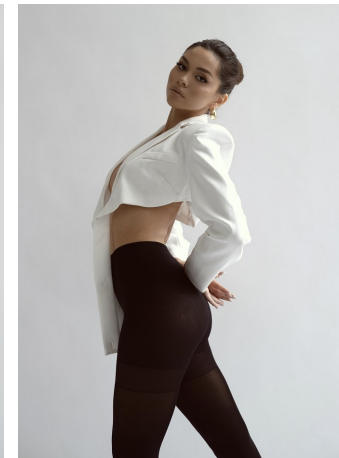

Carolina Urrea Height 5'8" | 173cm Bust 34" | 86cm Waist 25" | 63cm Hips 37" | 94cm
Dress 2 US | 32 EU Shoe 8.5 US | 39.5 EU Hair Brown Eyes Brown

Carolina Urrea Height 5'8" | 173cm Bust 34" | 86cm Waist 25" | 63cm Hips 37" | 94cm
Dress 2 US | 32 EU Shoe 8.5 US | 39.5 EU Hair Brown Eyes Brown