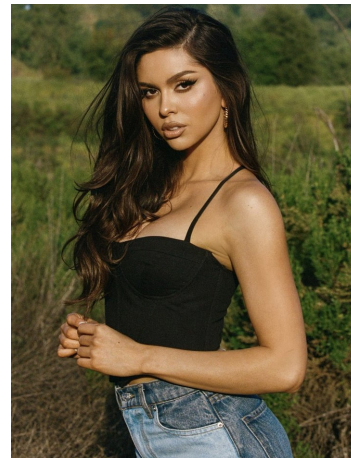

Carolina Urrea Height 5'8" | 173cm Bust 34" | 86cm Waist 25" | 63cm Hips 37" | 94cm
Dress 2 US | 32 EU Shoe 8.5 US | 39.5 EU Hair Brown Eyes Brown

Carolina Urrea Height 5'8" | 173cm Bust 34" | 86cm Waist 25" | 63cm Hips 37" | 94cm
Dress 2 US | 32 EU Shoe 8.5 US | 39.5 EU Hair Brown Eyes Brown