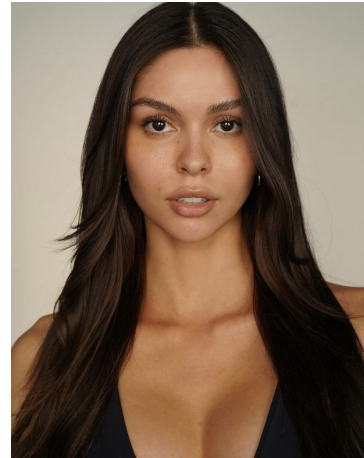

Carolina Urrea Height 5'8" | 173cm Bust 34" | 86cm Waist 25" | 63cm Hips 37" | 94cm
Dress 2 US | 32 EU Shoe 8.5 US | 39.5 EU Hair Brown Eyes Brown

Carolina Urrea Height 5'8" | 173cm Bust 34" | 86cm Waist 25" | 63cm Hips 37" | 94cm
Dress 2 US | 32 EU Shoe 8.5 US | 39.5 EU Hair Brown Eyes Brown