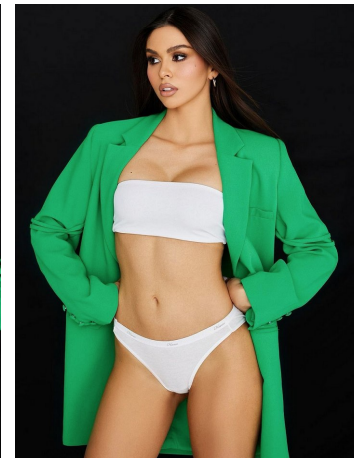

Carolina Urrea Height 5'8" | 173cm Bust 34" | 86cm Waist 25" | 63cm Hips 37" | 94cm
Dress 2 US | 32 EU Shoe 8.5 US | 39.5 EU Hair Brown Eyes Brown

Carolina Urrea Height 5'8" | 173cm Bust 34" | 86cm Waist 25" | 63cm Hips 37" | 94cm
Dress 2 US | 32 EU Shoe 8.5 US | 39.5 EU Hair Brown Eyes Brown