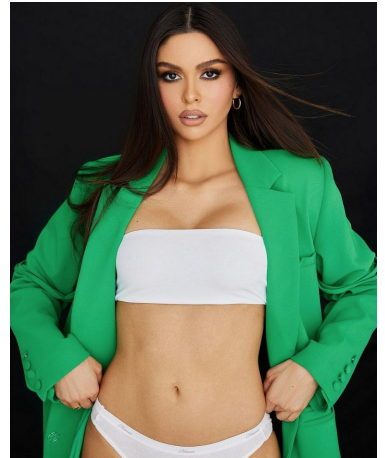

Carolina Urrea Height 5'8" | 173cm Bust 34" | 86cm Waist 25" | 63cm Hips 37" | 94cm
Dress 2 US | 32 EU Shoe 8.5 US | 39.5 EU Hair Brown Eyes Brown

Carolina Urrea Height 5'8" | 173cm Bust 34" | 86cm Waist 25" | 63cm Hips 37" | 94cm
Dress 2 US | 32 EU Shoe 8.5 US | 39.5 EU Hair Brown Eyes Brown

CGM
CAROLINE GLEASON
MANAGEMENT

Carolina Urrea Height 5'8" | 173cm Bust 34" | 86cm Waist 25" | 63cm Hips 37" | 94cm
 Dress 2 US | 32 EU Shoe 8.5 US | 39.5 EU Hair Brown Eyes Brown

Carolina Urrea Height 5'8" | 173cm Bust 34" | 86cm Waist 25" | 63cm Hips 37" | 94cm
Dress 2 US | 32 EU Shoe 8.5 US | 39.5 EU Hair Brown Eyes Brown

Carolina Urrea Height 5'8" | 173cm Bust 34" | 86cm Waist 25" | 63cm Hips 37" | 94cm
Dress 2 US | 32 EU Shoe 8.5 US | 39.5 EU Hair Brown Eyes Brown