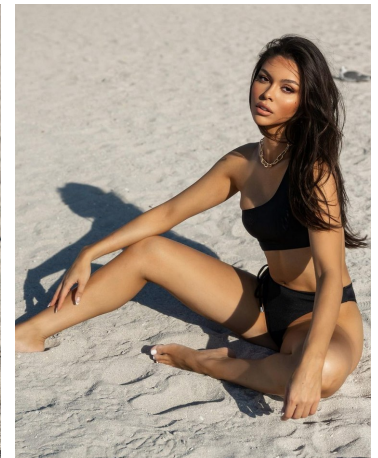

Carolina Urrea Height 5'8" | 173cm Bust 34" | 86cm Waist 25" | 63cm Hips 37" | 94cm
Dress 2 US | 32 EU Shoe 8.5 US | 39.5 EU Hair Brown Eyes Brown

Carolina Urrea Height 5'8" | 173cm Bust 34" | 86cm Waist 25" | 63cm Hips 37" | 94cm
Dress 2 US | 32 EU Shoe 8.5 US | 39.5 EU Hair Brown Eyes Brown

CGM
CAROLINE GLEASON
MANAGEMENT

Carolina Urrea Height 5'8" | 173cm Bust 34" | 86cm Waist 25" | 63cm Hips 37" | 94cm
 Dress 2 US | 32 EU Shoe 8.5 US | 39.5 EU Hair Brown Eyes Brown

Carolina Urrea Height 5'8" | 173cm Bust 34" | 86cm Waist 25" | 63cm Hips 37" | 94cm
Dress 2 US | 32 EU Shoe 8.5 US | 39.5 EU Hair Brown Eyes Brown

Carolina Urrea Height 5'8" | 173cm Bust 34" | 86cm Waist 25" | 63cm Hips 37" | 94cm
Dress 2 US | 32 EU Shoe 8.5 US | 39.5 EU Hair Brown Eyes Brown