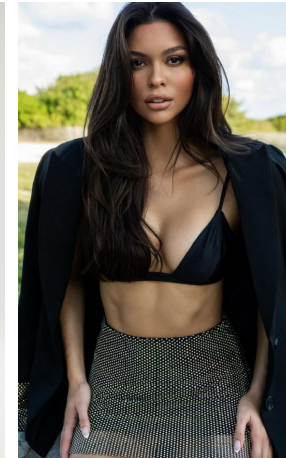

Carolina Urrea Height 5'8" | 173cm Bust 34" | 86cm Waist 25" | 63cm Hips 37" | 94cm
Dress 2 US | 32 EU Shoe 8.5 US | 39.5 EU Hair Brown Eyes Brown

Carolina Urrea Height 5'8" | 173cm Bust 34" | 86cm Waist 25" | 63cm Hips 37" | 94cm
Dress 2 US | 32 EU Shoe 8.5 US | 39.5 EU Hair Brown Eyes Brown