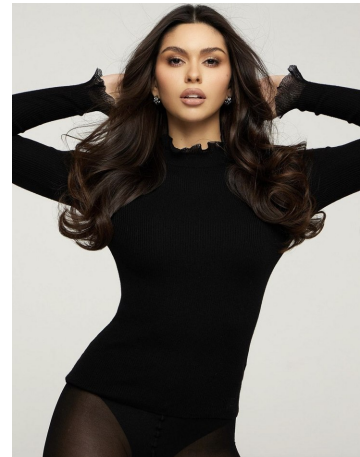

Carolina Urrea Height 5'8" | 173cm Bust 34" | 86cm Waist 25" | 63cm Hips 37" | 94cm
Dress 2 US | 32 EU Shoe 8.5 US | 39.5 EU Hair Brown Eyes Brown

Carolina Urrea Height 5'8" | 173cm Bust 34" | 86cm Waist 25" | 63cm Hips 37" | 94cm
Dress 2 US | 32 EU Shoe 8.5 US | 39.5 EU Hair Brown Eyes Brown