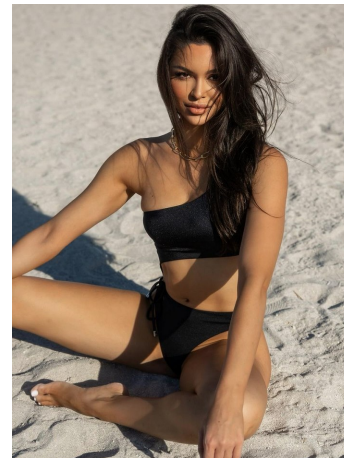

Carolina Urrea Height 5'8" | 173cm Bust 34" | 86cm Waist 25" | 63cm Hips 37" | 94cm
Dress 2 US | 32 EU Shoe 8.5 US | 39.5 EU Hair Brown Eyes Brown

Carolina Urrea Height 5'8" | 173cm Bust 34" | 86cm Waist 25" | 63cm Hips 37" | 94cm
Dress 2 US | 32 EU Shoe 8.5 US | 39.5 EU Hair Brown Eyes Brown

CGM
CAROLINE GLEASON
MANAGEMENT

Carolina Urrea Height 5'8" | 173cm Bust 34" | 86cm Waist 25" | 63cm Hips 37" | 94cm
 Dress 2 US | 32 EU Shoe 8.5 US | 39.5 EU Hair Brown Eyes Brown

Carolina Urrea Height 5'8" | 173cm Bust 34" | 86cm Waist 25" | 63cm Hips 37" | 94cm
Dress 2 US | 32 EU Shoe 8.5 US | 39.5 EU Hair Brown Eyes Brown

Carolina Urrea Height 5'8" | 173cm Bust 34" | 86cm Waist 25" | 63cm Hips 37" | 94cm
Dress 2 US | 32 EU Shoe 8.5 US | 39.5 EU Hair Brown Eyes Brown