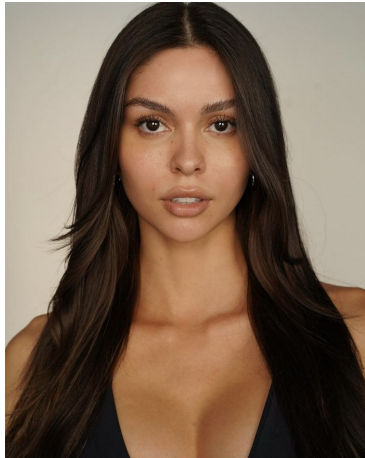

Carolina Urrea Height 5'8" | 173cm Bust 34" | 86cm Waist 25" | 63cm Hips 37" | 94cm
Dress 2 US | 32 EU Shoe 8.5 US | 39.5 EU Hair Brown Eyes Brown

Carolina Urrea Height 5'8" | 173cm Bust 34" | 86cm Waist 25" | 63cm Hips 37" | 94cm
Dress 2 US | 32 EU Shoe 8.5 US | 39.5 EU Hair Brown Eyes Brown

CGM
CAROLINE GLEASON
MANAGEMENT

Carolina Urrea Height 5'8" | 173cm Bust 34" | 86cm Waist 25" | 63cm Hips 37" | 94cm
 Dress 2 US | 32 EU Shoe 8.5 US | 39.5 EU Hair Brown Eyes Brown

Carolina Urrea Height 5'8" | 173cm Bust 34" | 86cm Waist 25" | 63cm Hips 37" | 94cm
Dress 2 US | 32 EU Shoe 8.5 US | 39.5 EU Hair Brown Eyes Brown

Carolina Urrea Height 5'8" | 173cm Bust 34" | 86cm Waist 25" | 63cm Hips 37" | 94cm
Dress 2 US | 32 EU Shoe 8.5 US | 39.5 EU Hair Brown Eyes Brown