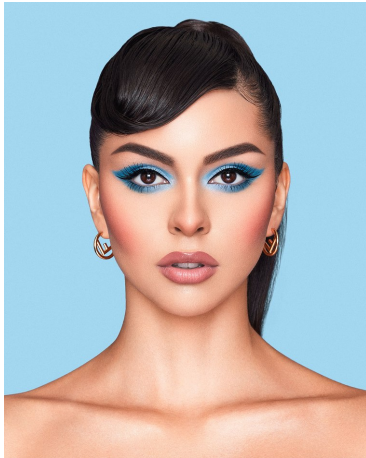

Carolina Urrea Height 5'8" | 173cm Bust 34" | 86cm Waist 25" | 63cm Hips 37" | 94cm
Dress 2 US | 32 EU Shoe 8.5 US | 39.5 EU Hair Brown Eyes Brown

Carolina Urrea Height 5'8" | 173cm Bust 34" | 86cm Waist 25" | 63cm Hips 37" | 94cm
Dress 2 US | 32 EU Shoe 8.5 US | 39.5 EU Hair Brown Eyes Brown