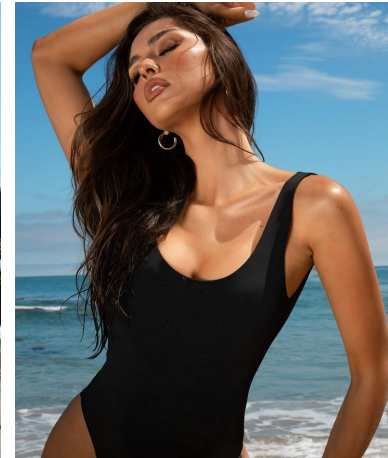

Carolina Urrea Height 5'8" | 173cm Bust 34" | 86cm Waist 25" | 63cm Hips 37" | 94cm
Dress 2 US | 32 EU Shoe 8.5 US | 39.5 EU Hair Brown Eyes Brown

Carolina Urrea Height 5'8" | 173cm Bust 34" | 86cm Waist 25" | 63cm Hips 37" | 94cm
Dress 2 US | 32 EU Shoe 8.5 US | 39.5 EU Hair Brown Eyes Brown