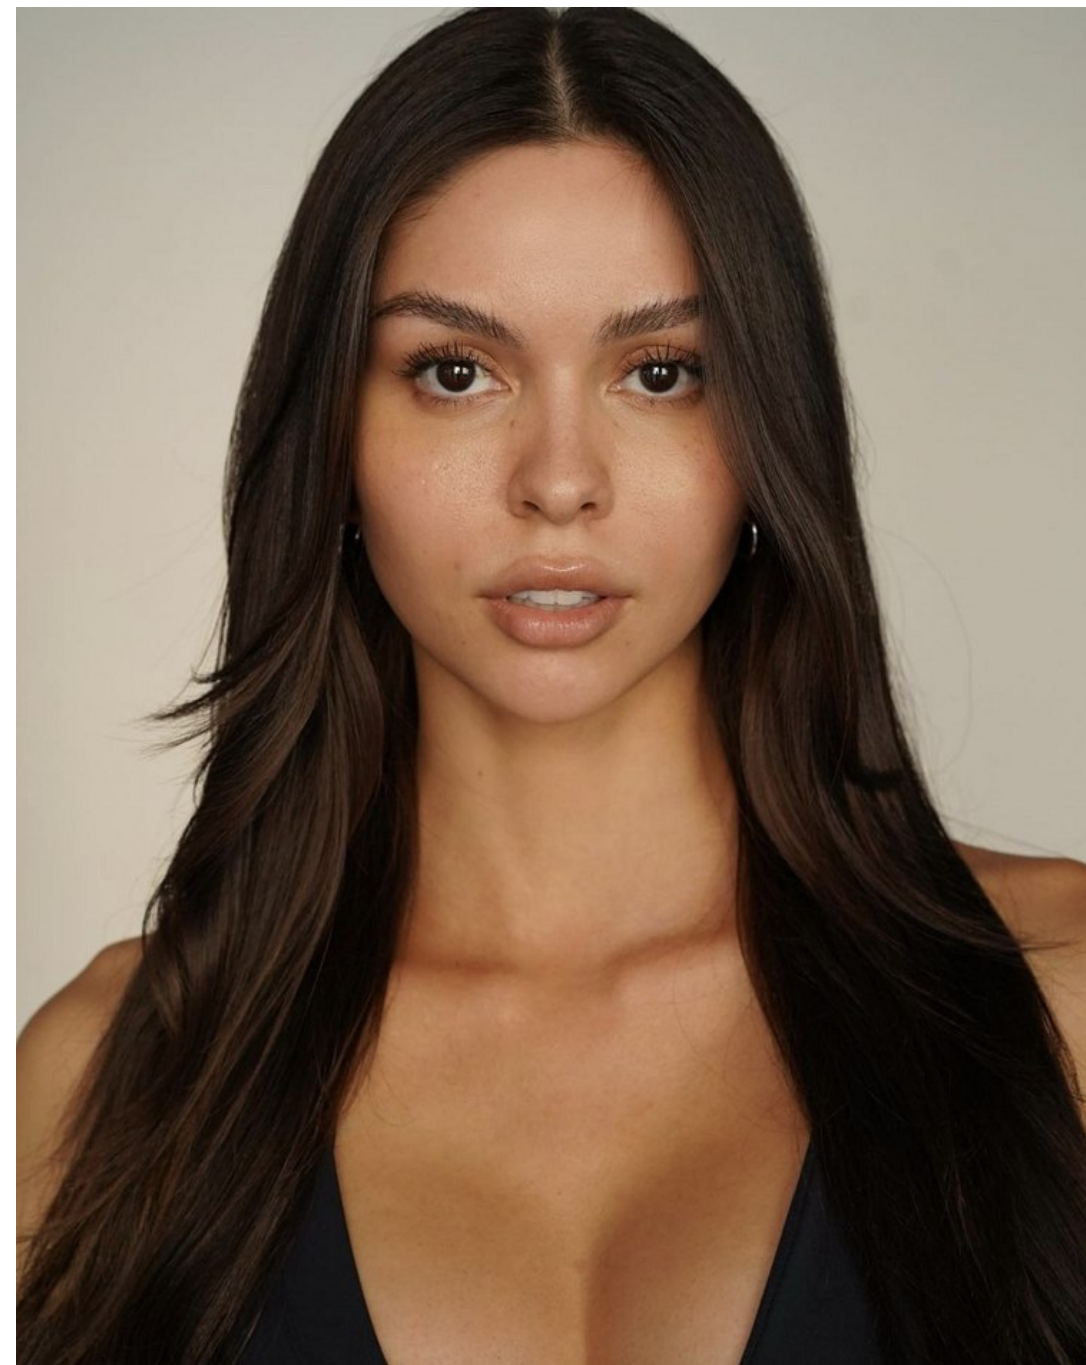

Carolina Urrea Height 5'8" | 173cm Bust 34" | 86cm Waist 25" | 63cm Hips 37" | 94cm
Dress 2 US | 32 EU Shoe 8.5 US | 39.5 EU Hair Brown Eyes Brown