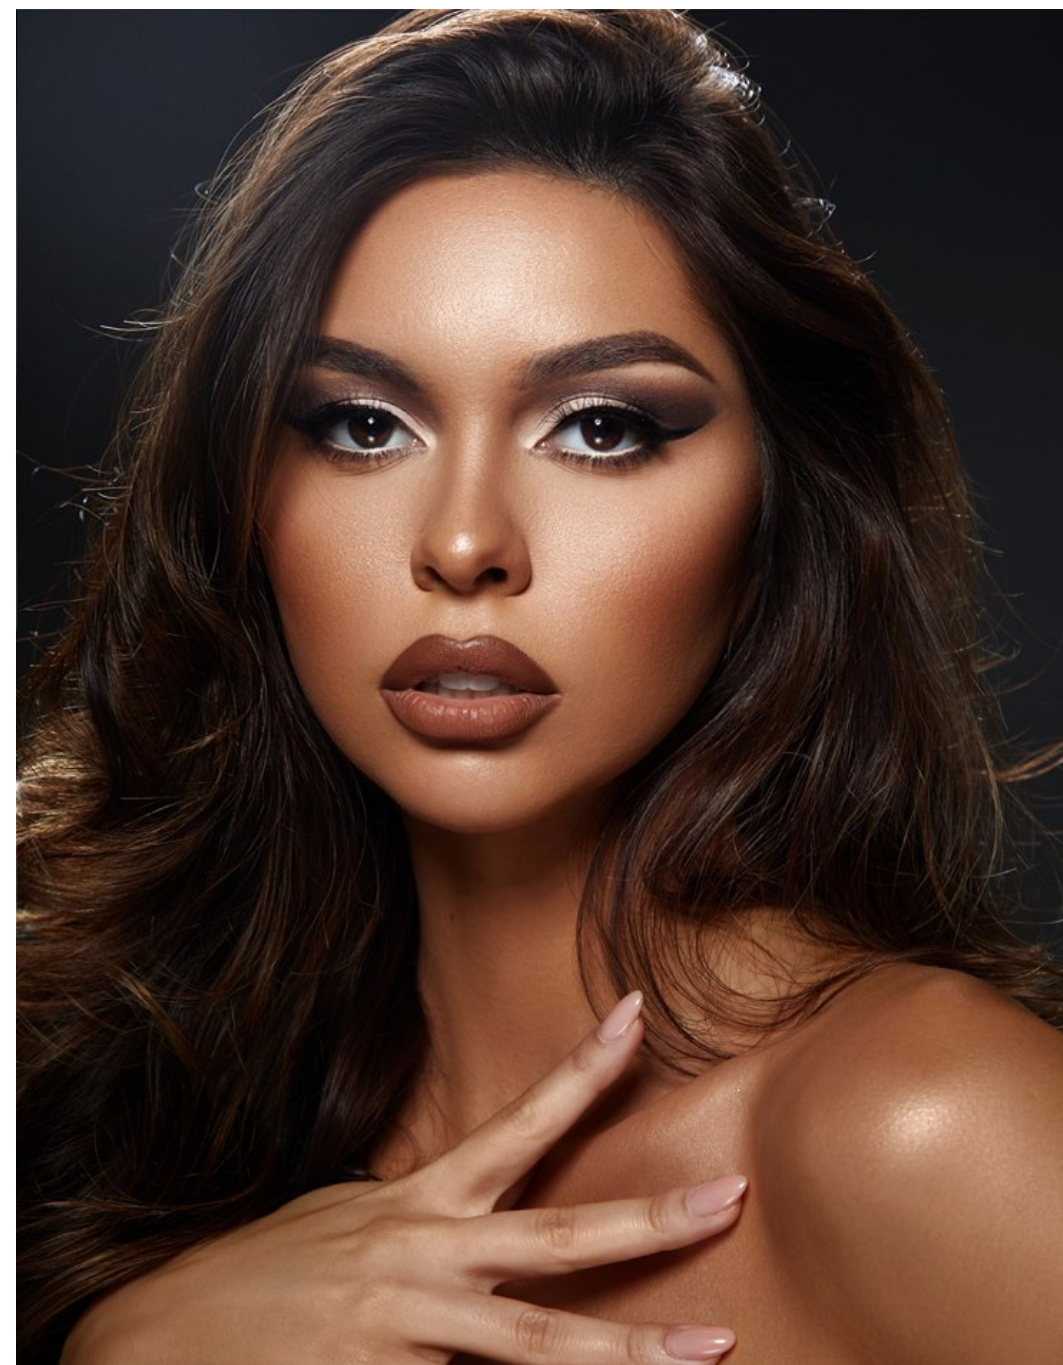

Harper's
BAZAAR

Carolina Urrea Height 5'8" | 173cm Bust 34" | 86cm Waist 25" | 63cm Hips 37" | 94cm
Dress 2 US | 32 EU Shoe 8.5 US | 39.5 EU Hair Brown Eyes Brown

CGM
CAROLINE GLEASON
MANAGEMENT

Carolina Urrea Height 5'8" | 173cm Bust 34" | 86cm Waist 25" | 63cm Hips 37" | 94cm
Dress 2 US | 32 EU Shoe 8.5 US | 39.5 EU Hair Brown Eyes Brown