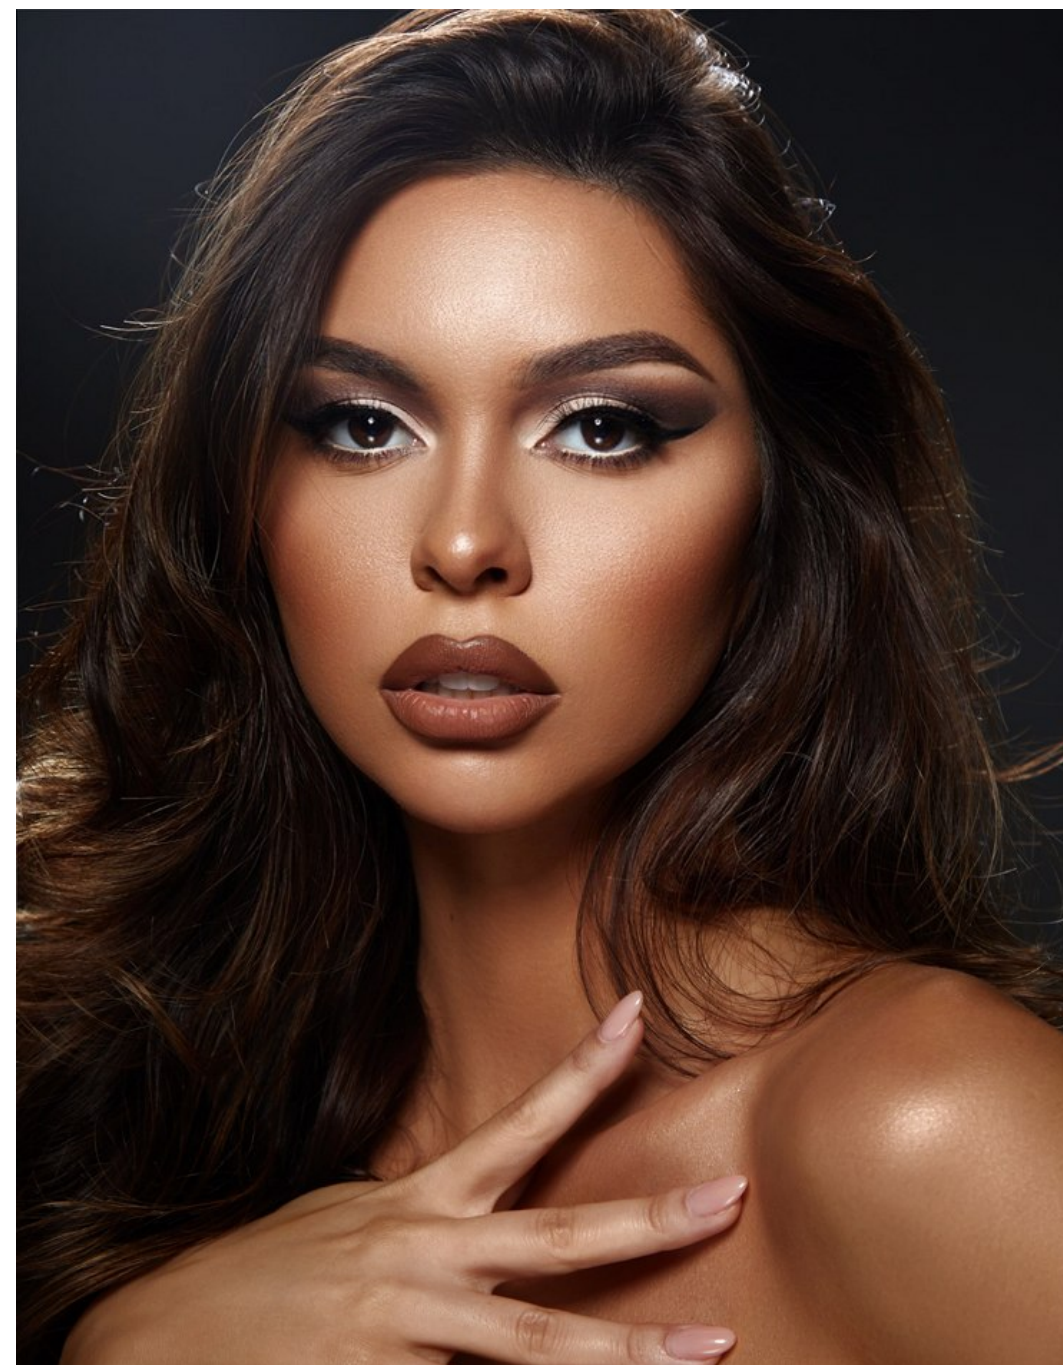

Carolina Urrea   Height 5'8" | 173cm   Bust 34" | 86cm   Waist 25" | 63cm   Hips 37" | 94cm  
Dress 2 US | 32 EU   Shoe 8.5 US | 39.5 EU   Hair Brown   Eyes Brown

Carolina Urrea    Height 5'8" | 173cm    Bust 34" | 86cm    Waist 25" | 63cm    Hips 37" | 94cm  
Dress 2 US | 32 EU    Shoe 8.5 US | 39.5 EU    Hair Brown    Eyes Brown

**CGM**  
CAROLINE GLEASON  
MANAGEMENT

Carolina Urrea   Height 5'8" | 173cm   Bust 34" | 86cm   Waist 25" | 63cm   Hips 37" | 94cm  
Dress 2 US | 32 EU   Shoe 8.5 US | 39.5 EU   Hair Brown   Eyes Brown