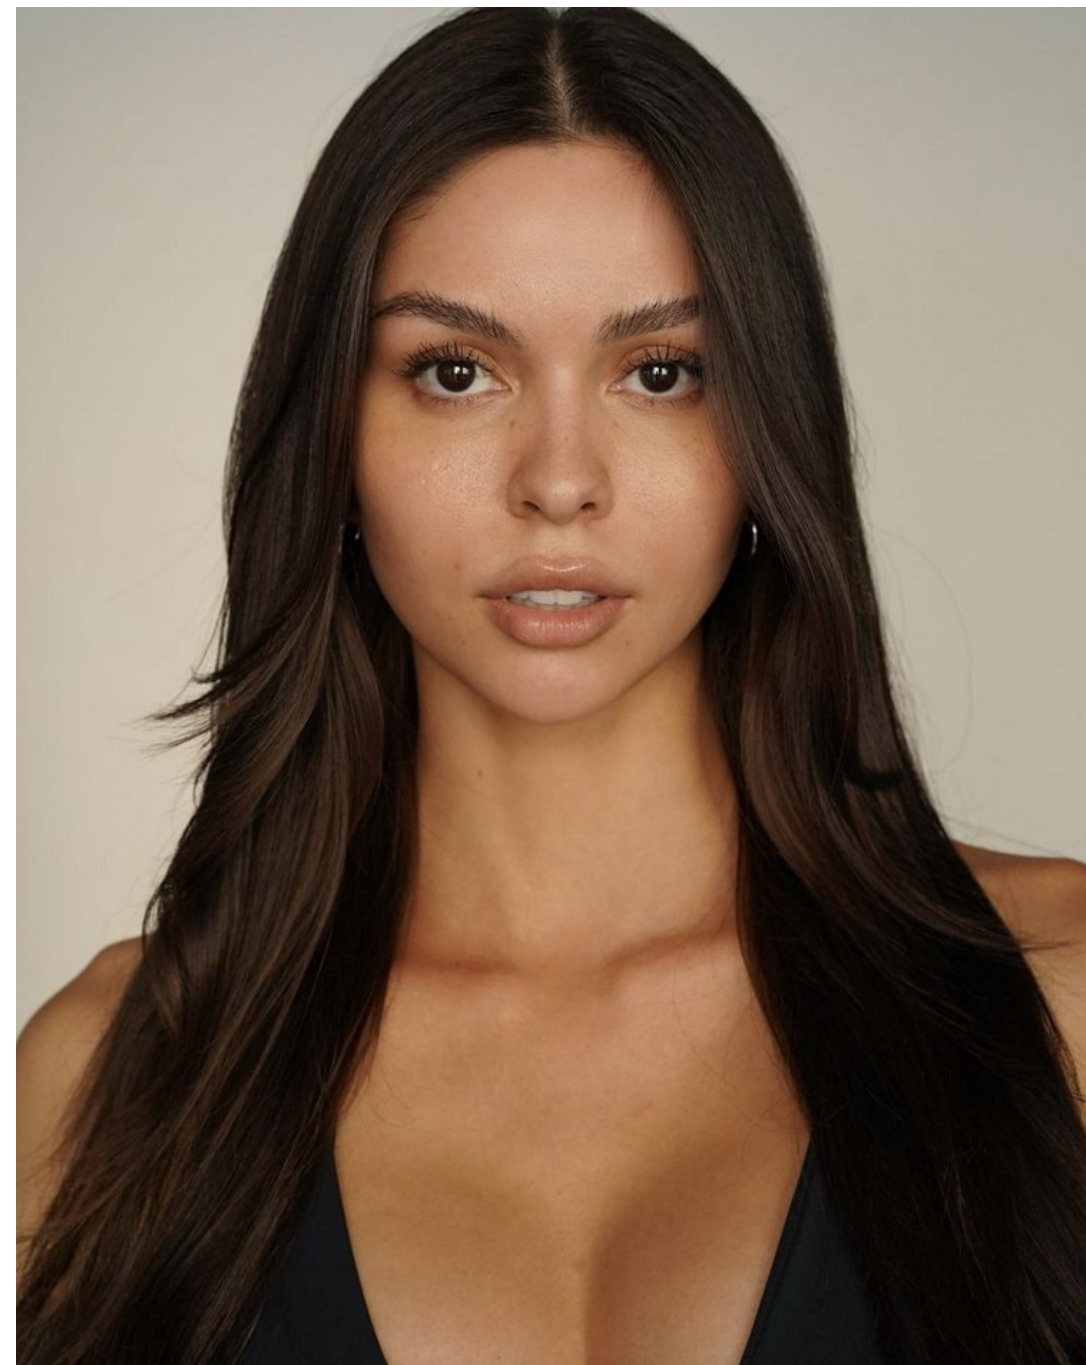

**CGM**  
CAROLINE GLEASON  
MANAGEMENT

Carolina Urrea Height 5'8" | 173cm Bust 34" | 86cm Waist 25" | 63cm Hips 37" | 94cm  
Dress 2 US | 32 EU Shoe 8.5 US | 39.5 EU Hair Brown Eyes Brown

Carolina Urrea Height 5'8" | 173cm Bust 34" | 86cm Waist 25" | 63cm Hips 37" | 94cm  
Dress 2 US | 32 EU Shoe 8.5 US | 39.5 EU Hair Brown Eyes Brown