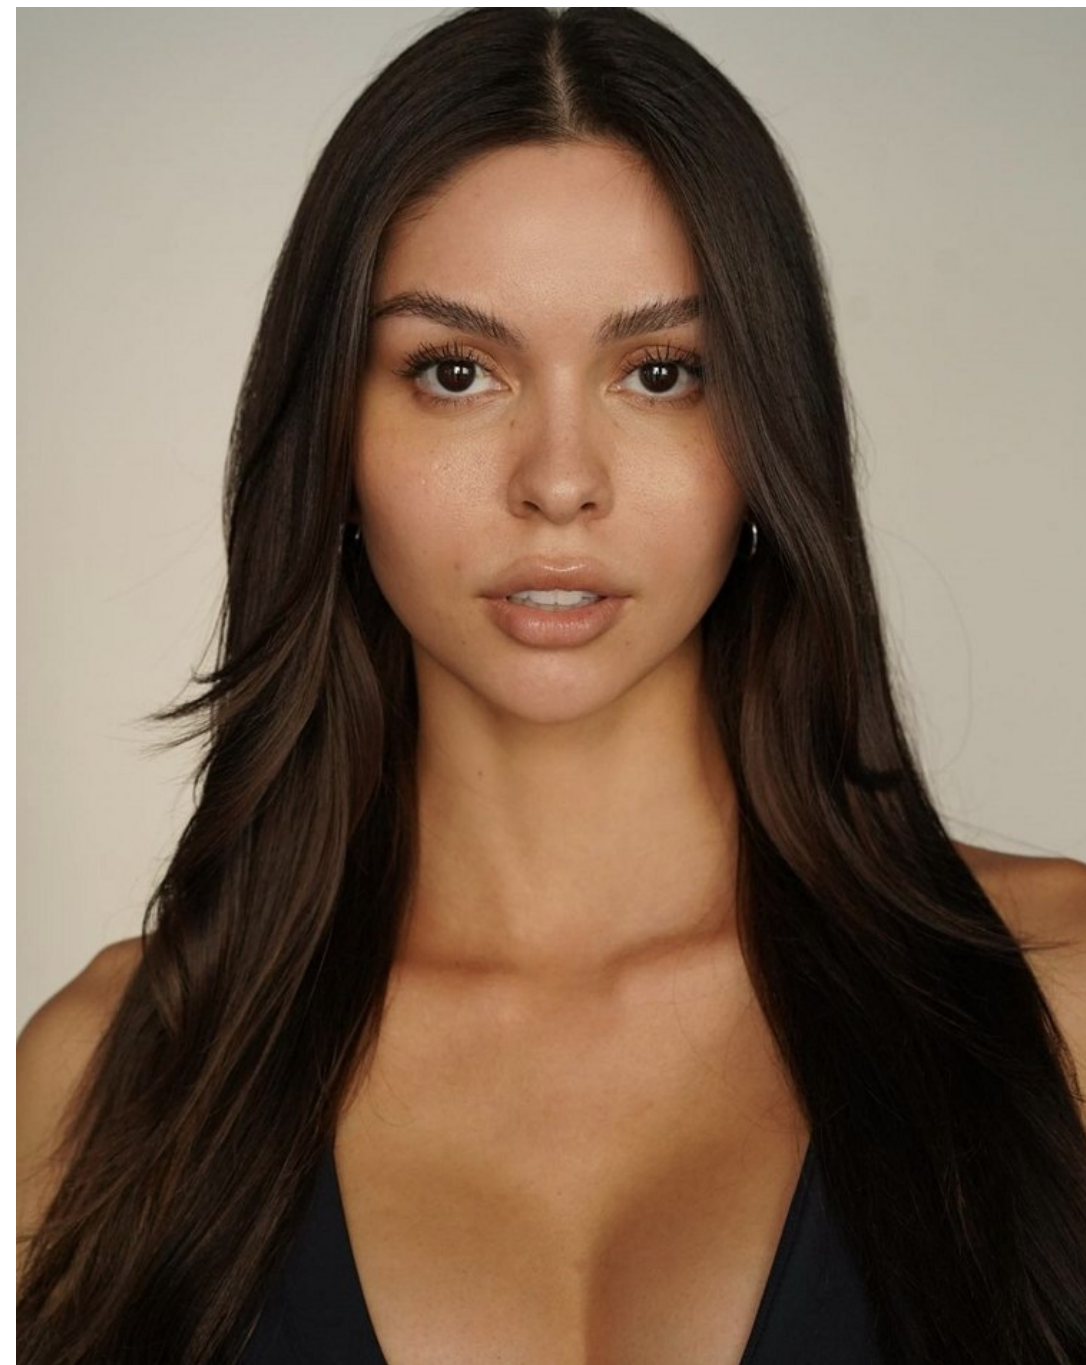

Carolina Urrea   Height 5'8" | 173cm   Bust 34" | 86cm   Waist 25" | 63cm   Hips 37" | 94cm
Dress 2 US | 32 EU   Shoe 8.5 US | 39.5 EU   Hair Brown   Eyes Brown