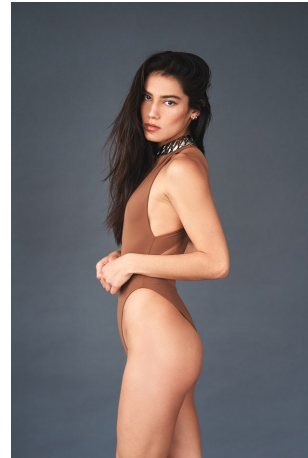

Jenna Grimes Height 5'10" | 178cm Bust 34" | 86cm Waist 26" | 66cm Hips 36" | 91cm
Dress 2-4 US | 32-34 EU Shoe 11 US | 42 EU Hair Brown Eyes Brown

Jenna Grimes Height 5'10" | 178cm Bust 34" | 86cm Waist 26" | 66cm Hips 36" | 91cm
 Dress 2-4 US | 32-34 EU Shoe 11 US | 42 EU Hair Brown Eyes Brown