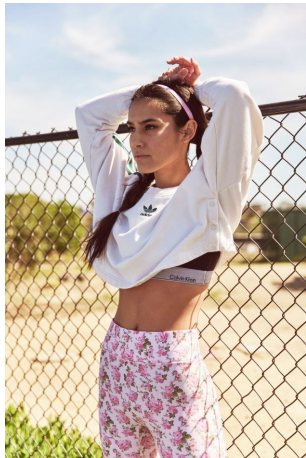

Jenna Grimes Height 5'10" | 178cm Bust 34" | 86cm Waist 26" | 66cm Hips 36" | 91cm
Dress 2-4 US | 32-34 EU Shoe 11 US | 42 EU Hair Brown Eyes Brown

Jenna Grimes Height 5'10" | 178cm Bust 34" | 86cm Waist 26" | 66cm Hips 36" | 91cm
 Dress 2-4 US | 32-34 EU Shoe 11 US | 42 EU Hair Brown Eyes Brown