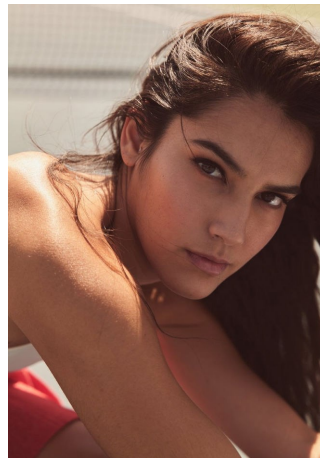

Jenna Grimes Height 5'10" | 178cm Bust 34" | 86cm Waist 26" | 66cm Hips 36" | 91cm
Dress 2-4 US | 32-34 EU Shoe 11 US | 42 EU Hair Brown Eyes Brown

Jenna Grimes Height 5'10" | 178cm Bust 34" | 86cm Waist 26" | 66cm Hips 36" | 91cm
 Dress 2-4 US | 32-34 EU Shoe 11 US | 42 EU Hair Brown Eyes Brown