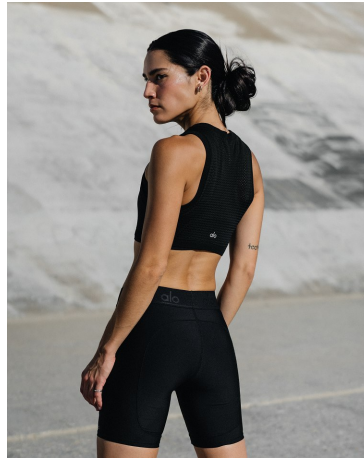

Jenna Grimes Height 5'10" | 178cm Bust 34" | 86cm Waist 26" | 66cm Hips 36" | 91cm
Dress 2-4 US | 32-34 EU Shoe 11 US | 42 EU Hair Brown Eyes Brown

Jenna Grimes Height 5'10" | 178cm Bust 34" | 86cm Waist 26" | 66cm Hips 36" | 91cm
 Dress 2-4 US | 32-34 EU Shoe 11 US | 42 EU Hair Brown Eyes Brown