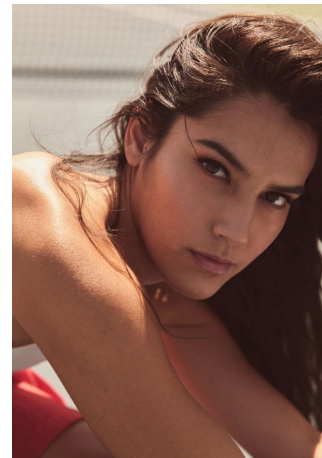

Jenna Grimes Height 5'10" | 178cm Bust 34" | 86cm Waist 26" | 66cm Hips 36" | 91cm
Dress 2-4 US | 32-34 EU Shoe 11 US | 42 EU Hair Brown Eyes Brown

Jenna Grimes Height 5'10" | 178cm Bust 34" | 86cm Waist 26" | 66cm Hips 36" | 91cm
Dress 2-4 US | 32-34 EU Shoe 11 US | 42 EU Hair Brown Eyes Brown