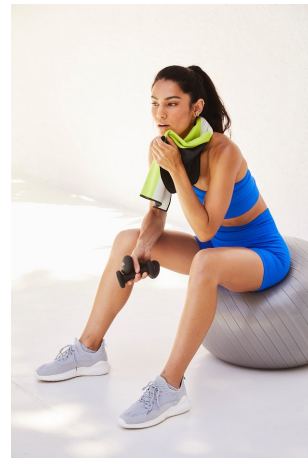

Jenna Grimes Height 5'10" | 178cm Bust 34" | 86cm Waist 26" | 66cm Hips 36" | 91cm
Dress 2-4 US | 32-34 EU Shoe 11 US | 42 EU Hair Brown Eyes Brown

Jenna Grimes Height 5'10" | 178cm Bust 34" | 86cm Waist 26" | 66cm Hips 36" | 91cm
Dress 2-4 US | 32-34 EU Shoe 11 US | 42 EU Hair Brown Eyes Brown