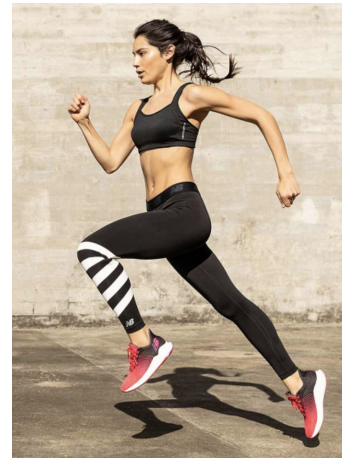

Jenna Grimes Height 5'10" | 178cm Bust 34" | 86cm Waist 26" | 66cm Hips 36" | 91cm
Dress 2-4 US | 32-34 EU Shoe 11 US | 42 EU Hair Brown Eyes Brown

Jenna Grimes Height 5'10" | 178cm Bust 34" | 86cm Waist 26" | 66cm Hips 36" | 91cm
 Dress 2-4 US | 32-34 EU Shoe 11 US | 42 EU Hair Brown Eyes Brown