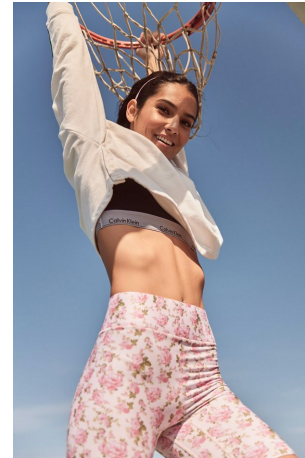

Jenna Grimes Height 5'10" | 178cm Bust 34" | 86cm Waist 26" | 66cm Hips 36" | 91cm
Dress 2-4 US | 32-34 EU Shoe 11 US | 42 EU Hair Brown Eyes Brown

Jenna Grimes Height 5'10" | 178cm Bust 34" | 86cm Waist 26" | 66cm Hips 36" | 91cm
 Dress 2-4 US | 32-34 EU Shoe 11 US | 42 EU Hair Brown Eyes Brown

Jenna Grimes Height 5'10" | 178cm Bust 34" | 86cm Waist 26" | 66cm Hips 36" | 91cm
Dress 2-4 US | 32-34 EU Shoe 11 US | 42 EU Hair Brown Eyes Brown