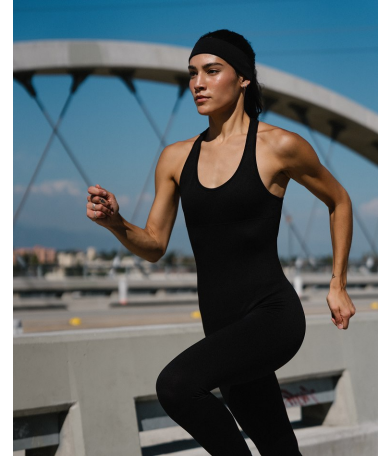

Jenna Grimes Height 5'10" | 178cm Bust 34" | 86cm Waist 26" | 66cm Hips 36" | 91cm
Dress 2-4 US | 32-34 EU Shoe 11 US | 42 EU Hair Brown Eyes Brown

Jenna Grimes Height 5'10" | 178cm Bust 34" | 86cm Waist 26" | 66cm Hips 36" | 91cm
 Dress 2-4 US | 32-34 EU Shoe 11 US | 42 EU Hair Brown Eyes Brown