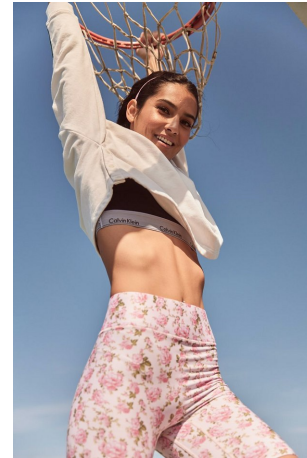

Jenna Grimes Height 5'10" | 178cm Bust 34" | 86cm Waist 26" | 66cm Hips 36" | 91cm
Dress 2-4 US | 32-34 EU Shoe 11 US | 42 EU Hair Brown Eyes Brown

Jenna Grimes Height 5'10" | 178cm Bust 34" | 86cm Waist 26" | 66cm Hips 36" | 91cm
 Dress 2-4 US | 32-34 EU Shoe 11 US | 42 EU Hair Brown Eyes Brown

Jenna Grimes Height 5'10" | 178cm Bust 34" | 86cm Waist 26" | 66cm Hips 36" | 91cm
Dress 2-4 US | 32-34 EU Shoe 11 US | 42 EU Hair Brown Eyes Brown