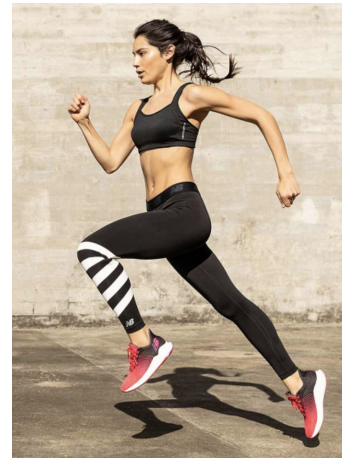

Jenna Grimes Height 5'10" | 178cm Bust 34" | 86cm Waist 26" | 66cm Hips 36" | 91cm
Dress 2-4 US | 32-34 EU Shoe 11 US | 42 EU Hair Brown Eyes Brown

Jenna Grimes Height 5'10" | 178cm Bust 34" | 86cm Waist 26" | 66cm Hips 36" | 91cm
Dress 2-4 US | 32-34 EU Shoe 11 US | 42 EU Hair Brown Eyes Brown