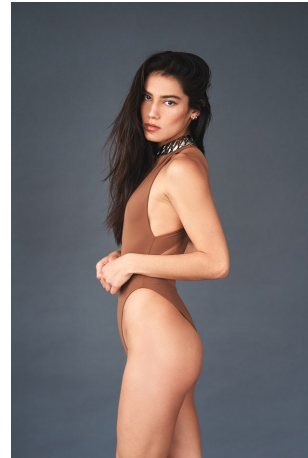

Jenna Grimes Height 5'10" | 178cm Bust 34" | 86cm Waist 26" | 66cm Hips 36" | 91cm
Dress 2-4 US | 32-34 EU Shoe 11 US | 42 EU Hair Brown Eyes Brown

Jenna Grimes Height 5'10" | 178cm Bust 34" | 86cm Waist 26" | 66cm Hips 36" | 91cm
Dress 2-4 US | 32-34 EU Shoe 11 US | 42 EU Hair Brown Eyes Brown