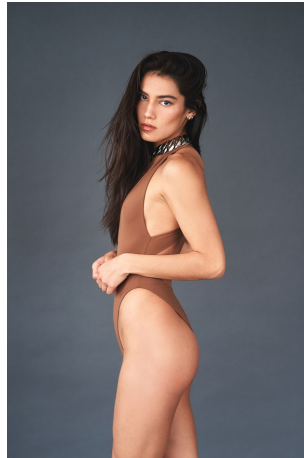

Jenna Grimes Height 5'10" | 178cm Bust 34" | 86cm Waist 26" | 66cm Hips 36" | 91cm
Dress 2-4 US | 32-34 EU Shoe 11 US | 42 EU Hair Brown Eyes Brown

Jenna Grimes Height 5'10" | 178cm Bust 34" | 86cm Waist 26" | 66cm Hips 36" | 91cm
 Dress 2-4 US | 32-34 EU Shoe 11 US | 42 EU Hair Brown Eyes Brown