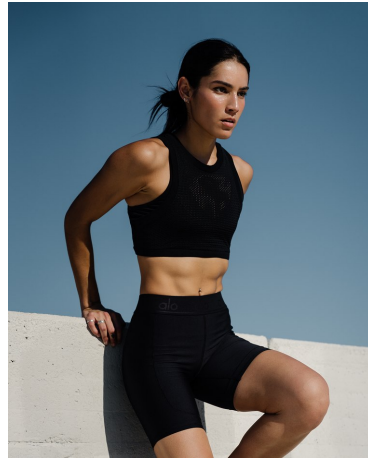

Jenna Grimes Height 5'10" | 178cm Bust 34" | 86cm Waist 26" | 66cm Hips 36" | 91cm
Dress 2-4 US | 32-34 EU Shoe 11 US | 42 EU Hair Brown Eyes Brown

Jenna Grimes Height 5'10" | 178cm Bust 34" | 86cm Waist 26" | 66cm Hips 36" | 91cm
 Dress 2-4 US | 32-34 EU Shoe 11 US | 42 EU Hair Brown Eyes Brown