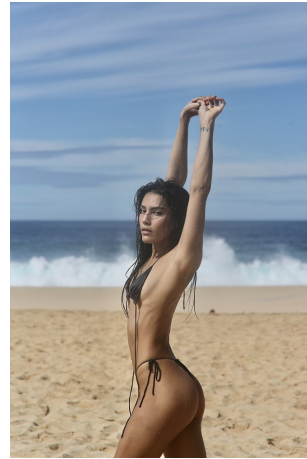

Jenna Grimes Height 5'10" | 178cm Bust 34" | 86cm Waist 26" | 66cm Hips 36" | 91cm
Dress 2-4 US | 32-34 EU Shoe 11 US | 42 EU Hair Brown Eyes Brown

Jenna Grimes Height 5'10" | 178cm Bust 34" | 86cm Waist 26" | 66cm Hips 36" | 91cm
 Dress 2-4 US | 32-34 EU Shoe 11 US | 42 EU Hair Brown Eyes Brown