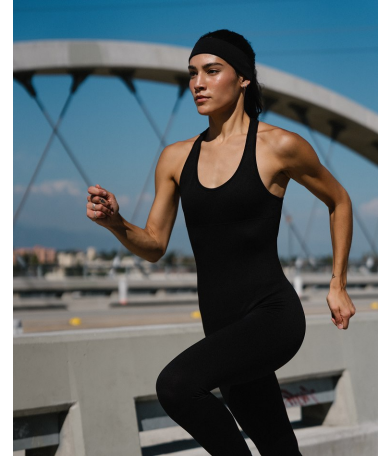

Jenna Grimes Height 5'10" | 178cm Bust 34" | 86cm Waist 26" | 66cm Hips 36" | 91cm
Dress 2-4 US | 32-34 EU Shoe 11 US | 42 EU Hair Brown Eyes Brown

Jenna Grimes Height 5'10" | 178cm Bust 34" | 86cm Waist 26" | 66cm Hips 36" | 91cm
Dress 2-4 US | 32-34 EU Shoe 11 US | 42 EU Hair Brown Eyes Brown