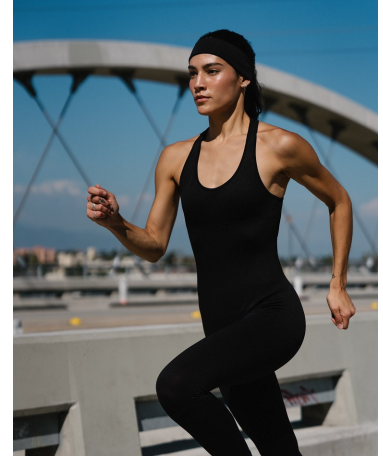

Jenna Grimes Height 5'10" | 178cm Bust 34" | 86cm Waist 26" | 66cm Hips 36" | 91cm
Dress 2-4 US | 32-34 EU Shoe 11 US | 42 EU Hair Brown Eyes Brown

Jenna Grimes Height 5'10" | 178cm Bust 34" | 86cm Waist 26" | 66cm Hips 36" | 91cm
 Dress 2-4 US | 32-34 EU Shoe 11 US | 42 EU Hair Brown Eyes Brown