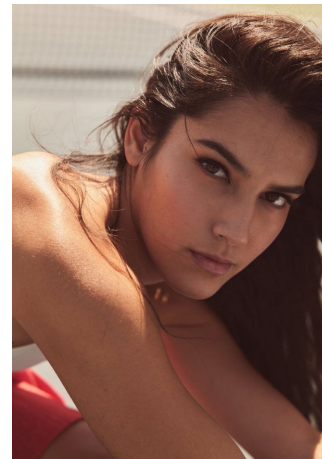

Jenna Grimes Height 5'10" | 178cm Bust 34" | 86cm Waist 26" | 66cm Hips 36" | 91cm
Dress 2-4 US | 32-34 EU Shoe 11 US | 42 EU Hair Brown Eyes Brown

Jenna Grimes Height 5'10" | 178cm Bust 34" | 86cm Waist 26" | 66cm Hips 36" | 91cm
 Dress 2-4 US | 32-34 EU Shoe 11 US | 42 EU Hair Brown Eyes Brown