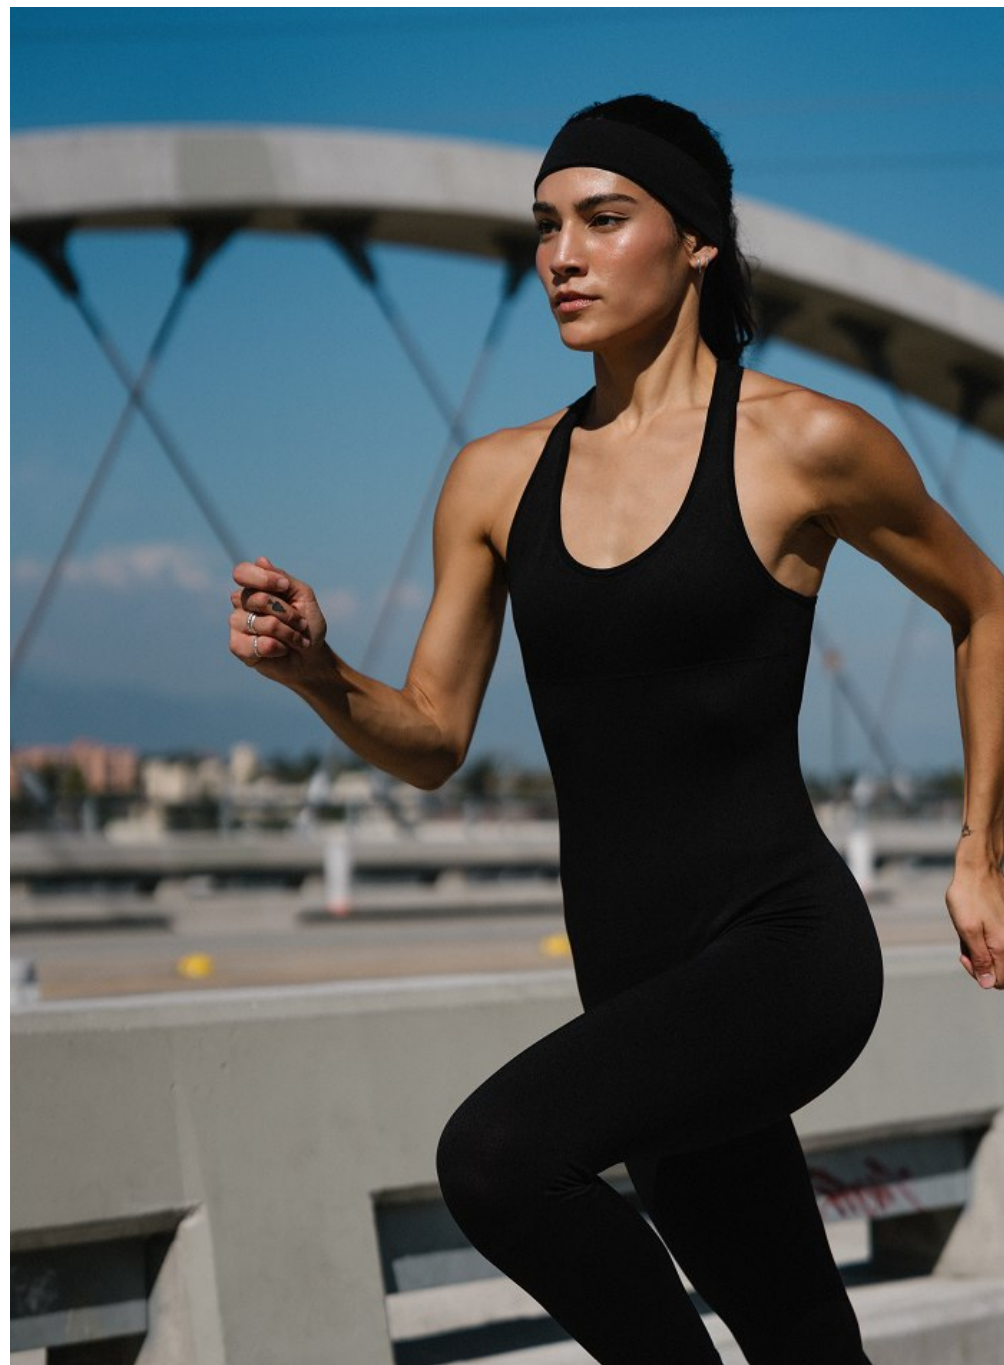

Filthy FINISHERS

Want to up your workout game like never before? These explosive endings will do the job

You know when you've challenged yourself during a workout. And if you're all about the calorie burn, this usually translates to red cheeks, sweaty limbs and your heart going full throttle. Feels good, right? If, however, you suspect you don't quite give 100% - or even 80% - during a session, you'd do well to add a little something special into the mix. A filthy finisher, if you will. Usually consisting of two to five moves, it's a mini workout to tag on to the end of any sesh with the aim of expending those last energy reserves in the most