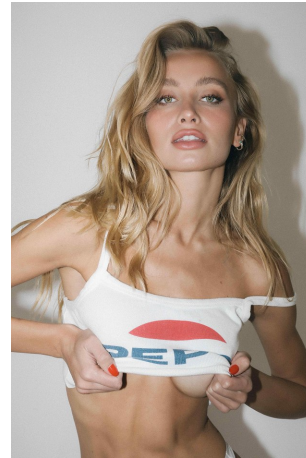

Svetz Height 5'7" | 170cm Bust 32" | 81cm Waist 24" | 61cm Hips 35" | 89cm  
Dress 2 US | 32 EU Shoe 8.5 US | 39.5 EU Hair Blonde Eyes Green

Svetz Height 5'7" | 170cm Bust 32" | 81cm Waist 24" | 61cm Hips 35" | 89cm  
Dress 2 US | 32 EU Shoe 8.5 US | 39.5 EU Hair Blonde Eyes Green

*Ft. Wrap  
Maxi Dress*

SHOP MAXI & MIDI