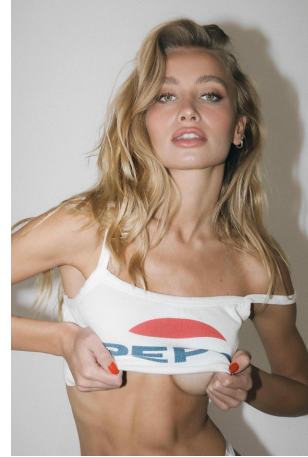

Svetz Height 5'7" | 170cm Bust 32" | 81cm Waist 24" | 61cm Hips 35" | 89cm
Dress 2 US | 32 EU Shoe 8.5 US | 39.5 EU Hair Blonde Eyes Green

Svetz Height 5'7" | 170cm Bust 32" | 81cm Waist 24" | 61cm Hips 35" | 89cm
Dress 2 US | 32 EU Shoe 8.5 US | 39.5 EU Hair Blonde Eyes Green

*Ft. Wrap
Maxi Dress*

SHOP MAXI & MIDI

Accent Pieces

Eye-catching bags in rich colors

NEW HANDBAGS

Svetz Height 5'7" | 170cm Bust 32" | 81cm Waist 24" | 61cm Hips 35" | 89cm
Dress 2 US | 32 EU Shoe 8.5 US | 39.5 EU Hair Blonde Eyes Green