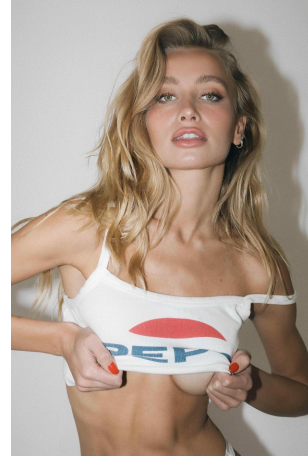

Svetz Height 5'7" | 170cm Bust 32" | 81cm Waist 24" | 61cm Hips 35" | 89cm  
Dress 2 US | 32 EU Shoe 8.5 US | 39.5 EU Hair Blonde Eyes Green

Svetz Height 5'7" | 170cm Bust 32" | 81cm Waist 24" | 61cm Hips 35" | 89cm  
Dress 2 US | 32 EU Shoe 8.5 US | 39.5 EU Hair Blonde Eyes Green

*Ft. Wrap  
Maxi Dress*

SHOP MAXI & MIDI