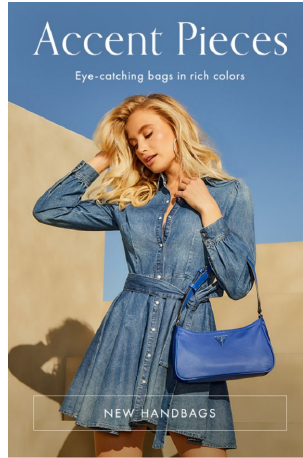

Svetz Height 5'7" | 170cm Bust 32" | 81cm Waist 24" | 61cm Hips 35" | 89cm  
Dress 2 US | 32 EU Shoe 8.5 US | 39.5 EU Hair Blonde Eyes Green

Svetz Height 5'7" | 170cm Bust 32" | 81cm Waist 24" | 61cm Hips 35" | 89cm  
Dress 2 US | 32 EU Shoe 8.5 US | 39.5 EU Hair Blonde Eyes Green

*Ft. Wrap  
Maxi Dress*

SHOP MAXI & MIDI

## Accent Pieces

Eye-catching bags in rich colors

NEW HANDBAGS

Svetz Height 5'7" | 170cm Bust 32" | 81cm Waist 24" | 61cm Hips 35" | 89cm  
Dress 2 US | 32 EU Shoe 8.5 US | 39.5 EU Hair Blonde Eyes Green