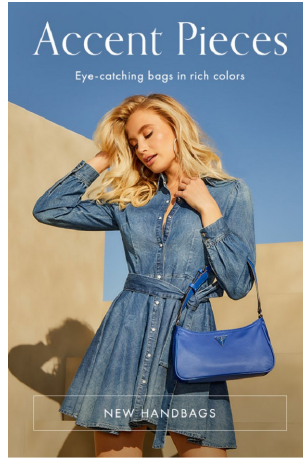

Svetz Height 5'7" | 170cm Bust 32" | 81cm Waist 24" | 61cm Hips 35" | 89cm
Dress 2 US | 32 EU Shoe 8.5 US | 39.5 EU Hair Blonde Eyes Green

Svetz Height 5'7" | 170cm Bust 32" | 81cm Waist 24" | 61cm Hips 35" | 89cm
Dress 2 US | 32 EU Shoe 8.5 US | 39.5 EU Hair Blonde Eyes Green

*Ft. Wrap
Maxi Dress*

SHOP MAXI & MIDI

Accent Pieces

Eye-catching bags in rich colors

NEW HANDBAGS

Svetz Height 5'7" | 170cm Bust 32" | 81cm Waist 24" | 61cm Hips 35" | 89cm
Dress 2 US | 32 EU Shoe 8.5 US | 39.5 EU Hair Blonde Eyes Green