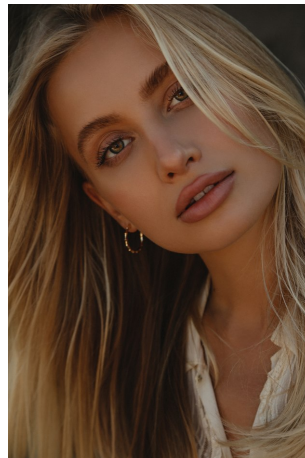

Svetz Height 5'7" | 170cm Bust 32" | 81cm Waist 24" | 61cm Hips 35" | 89cm  
Dress 2 US | 32 EU Shoe 8.5 US | 39.5 EU Hair Blonde Eyes Green

Svetz Height 5'7" | 170cm Bust 32" | 81cm Waist 24" | 61cm Hips 35" | 89cm  
Dress 2 US | 32 EU Shoe 8.5 US | 39.5 EU Hair Blonde Eyes Green

*Ft. Wrap  
Maxi Dress*

SHOP MAXI & MIDI

## Accent Pieces

Eye-catching bags in rich colors

NEW HANDBAGS

Svetz Height 5'7" | 170cm Bust 32" | 81cm Waist 24" | 61cm Hips 35" | 89cm  
Dress 2 US | 32 EU Shoe 8.5 US | 39.5 EU Hair Blonde Eyes Green