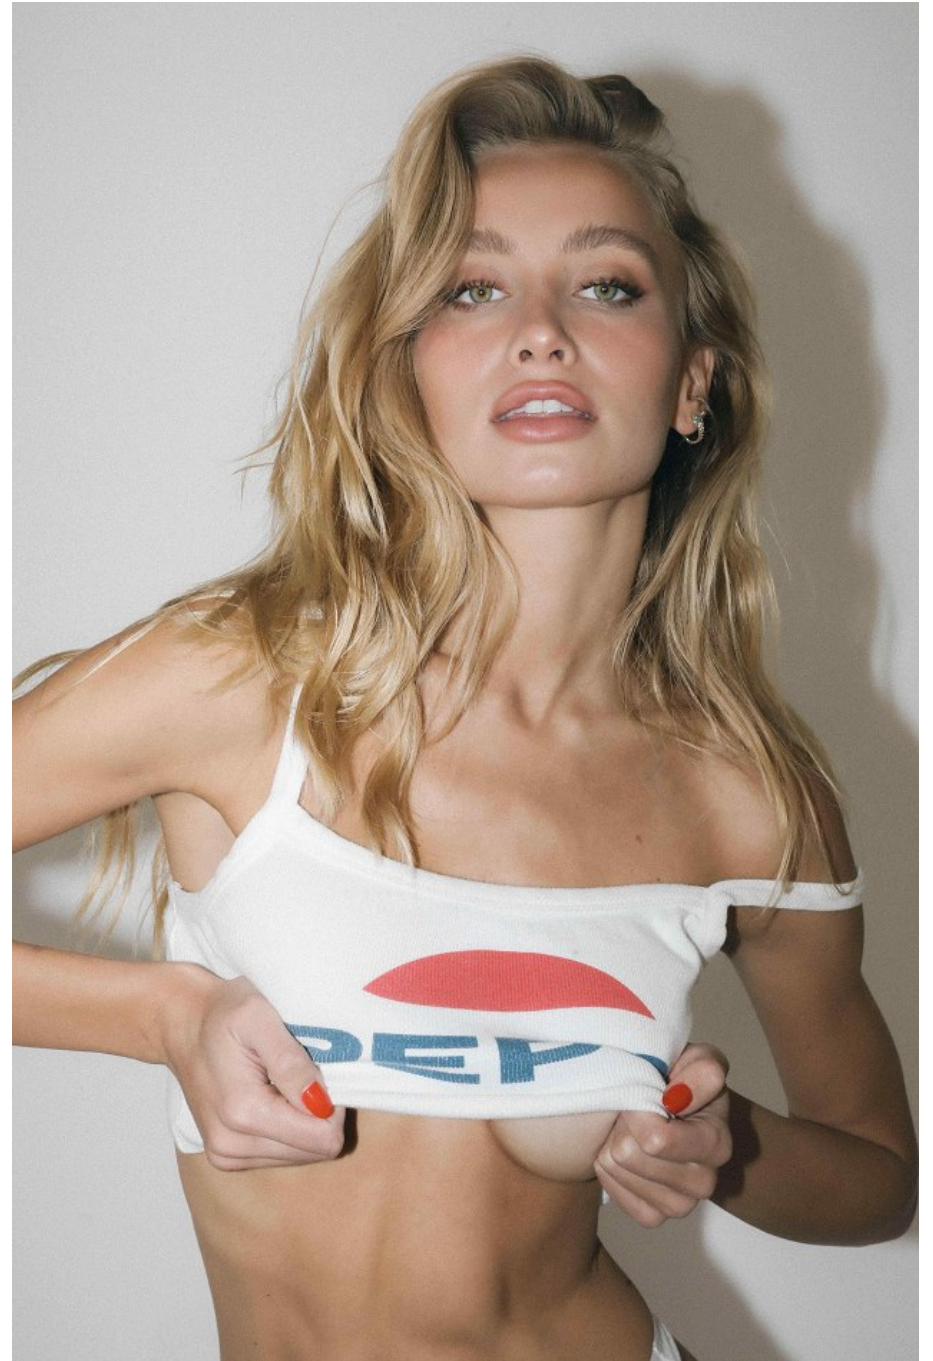

Svetz Height 5'7" | 170cm Bust 32" | 81cm Waist 24" | 61cm Hips 35" | 89cm
Dress 2 US | 32 EU Shoe 8.5 US | 39.5 EU Hair Blonde Eyes Green