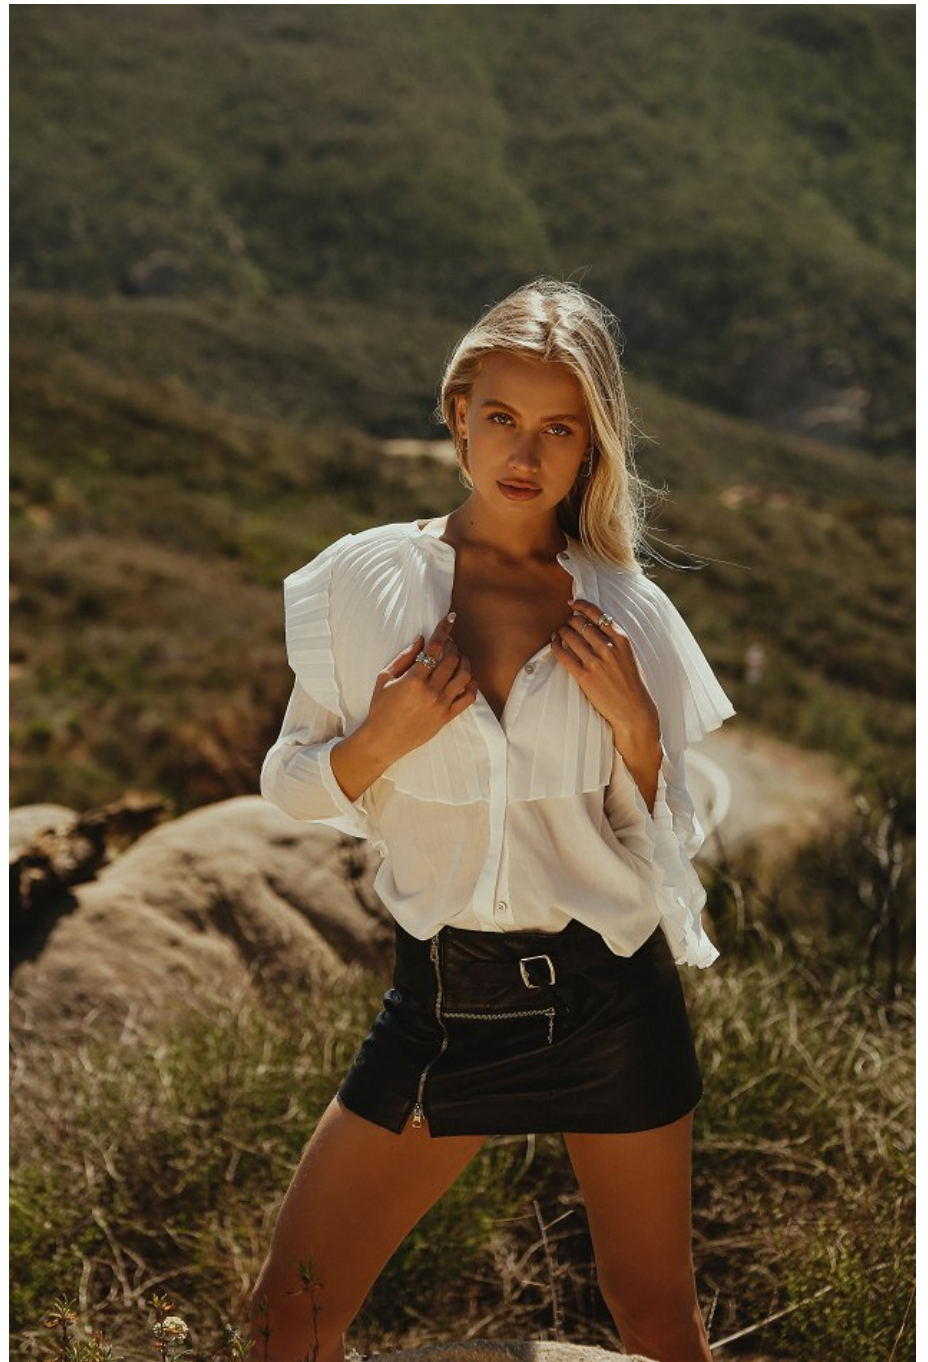

Svetz Height 5'7" | 170cm Bust 32" | 81cm Waist 24" | 61cm Hips 35" | 89cm
Dress 2 US | 32 EU Shoe 8.5 US | 39.5 EU Hair Blonde Eyes Green

CGM
CAROLINE GLEASON
MANAGEMENT