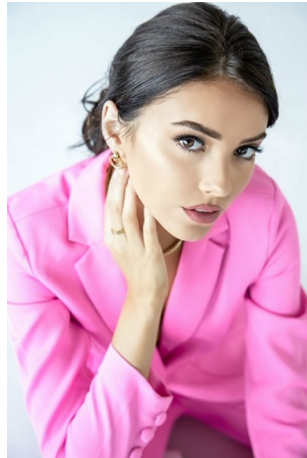

Ashton O'neal Height 5'8" | 173cm Bust 34" | 86cm Waist 24" | 61cm Hips 35" | 89cm
Dress 2 US | 32 EU Shoe 8 US | 39 EU Hair Brown Eyes Brown

Ashton O'Neal Height 5'8" | 173cm Bust 34" | 86cm Waist 24" | 61cm Hips 35" | 89cm
Dress 2 US | 32 EU Shoe 8 US | 39 EU Hair Brown Eyes Brown