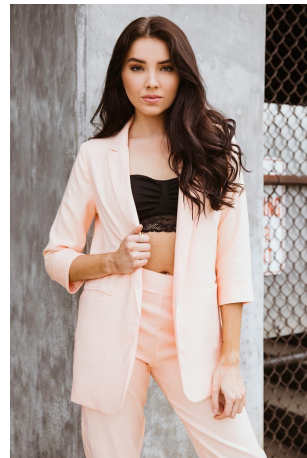

Ashton O'neal Height 5'8" | 173cm Bust 34" | 86cm Waist 24" | 61cm Hips 35" | 89cm
Dress 2 US | 32 EU Shoe 8 US | 39 EU Hair Brown Eyes Brown

Ashton O'Neal Height 5'8" | 173cm Bust 34" | 86cm Waist 24" | 61cm Hips 35" | 89cm
Dress 2 US | 32 EU Shoe 8 US | 39 EU Hair Brown Eyes Brown