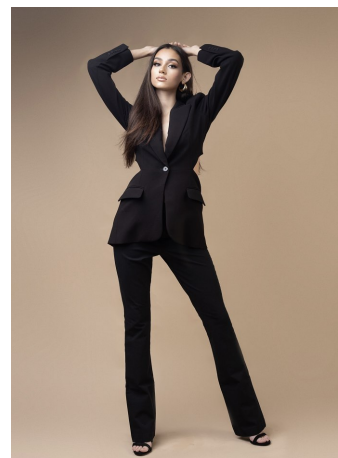

Arista Robidas Height 5'9" | 175cm Bust 34" | 86cm Waist 24" | 61cm Hips 34" | 86cm
Dress 2 US | 32 EU Shoe 7 US | 38 EU Hair Brown Eyes Brown

Arista Robidas Height 5'9" | 175cm Bust 34" | 86cm Waist 24" | 61cm Hips 34" | 86cm
Dress 2 US | 32 EU Shoe 7 US | 38 EU Hair Brown Eyes Brown