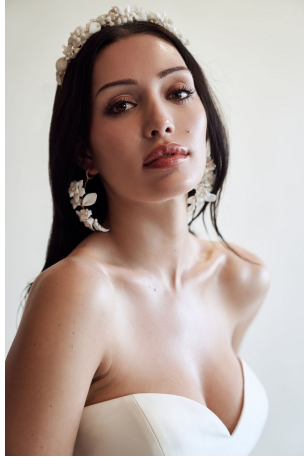

Andrea Zaplata Height 5'9" | 175cm Bust 34" | 86cm Waist 26" | 66cm Hips 36" | 91cm
Dress 2-4 US | 32-34 EU Shoe 8.5 US | 39.5 EU Hair Dark Brown Eyes Brown

Andrea Zaplata Height 5'9" | 175cm Bust 34" | 86cm Waist 26" | 66cm Hips 36" | 91cm
 Dress 2-4 US | 32-34 EU Shoe 8.5 US | 39.5 EU Hair Dark Brown Eyes Brown

Andrea Zaplata Height 5'9" | 175cm Bust 34" | 86cm Waist 26" | 66cm Hips 36" | 91cm
Dress 2-4 US | 32-34 EU Shoe 8.5 US | 39.5 EU Hair Dark Brown Eyes Brown