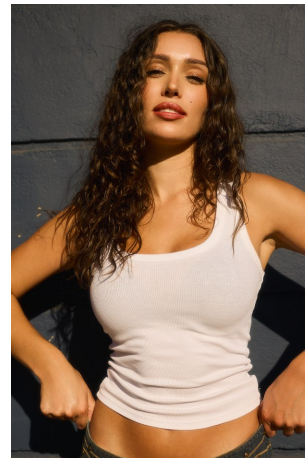

Andrea Zaplata Height 5'9" | 175cm Bust 34" | 86cm Waist 26" | 66cm Hips 36" | 91cm
Dress 2-4 US | 32-34 EU Shoe 8.5 US | 39.5 EU Hair Dark Brown Eyes Brown

Andrea Zaplata Height 5'9" | 175cm Bust 34" | 86cm Waist 26" | 66cm Hips 36" | 91cm
 Dress 2-4 US | 32-34 EU Shoe 8.5 US | 39.5 EU Hair Dark Brown Eyes Brown

Andrea Zaplata Height 5'9" | 175cm Bust 34" | 86cm Waist 26" | 66cm Hips 36" | 91cm
Dress 2-4 US | 32-34 EU Shoe 8.5 US | 39.5 EU Hair Dark Brown Eyes Brown