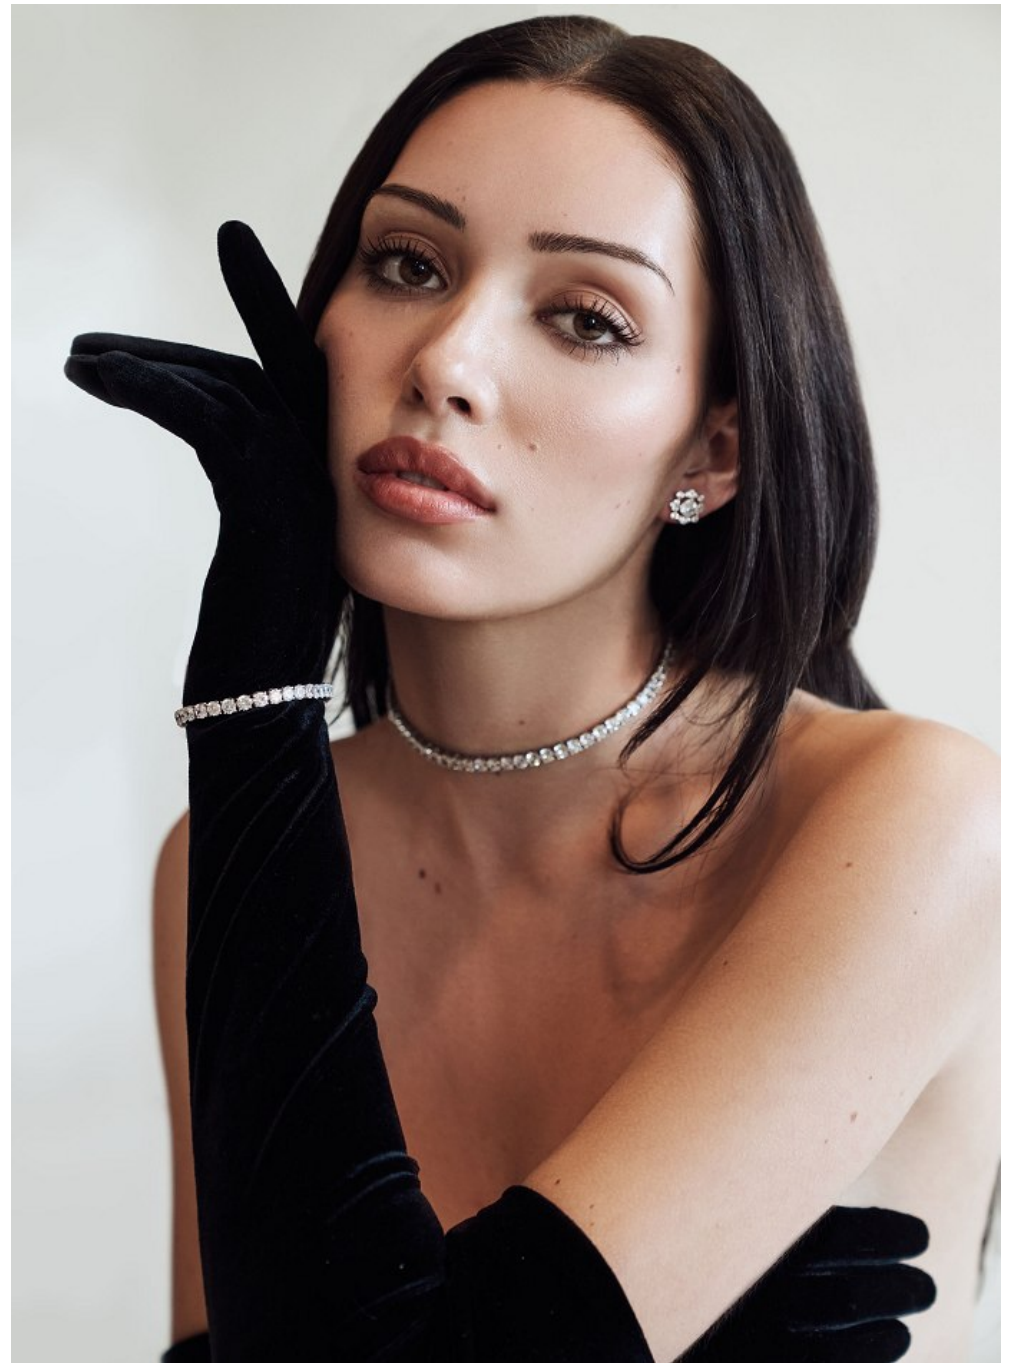

Andrea Zaplata Height 5'9" | 175cm Bust 34" | 86cm Waist 26" | 66cm Hips 36" | 91cm
Dress 2-4 US | 32-34 EU Shoe 8.5 US | 39.5 EU Hair Dark Brown Eyes Brown