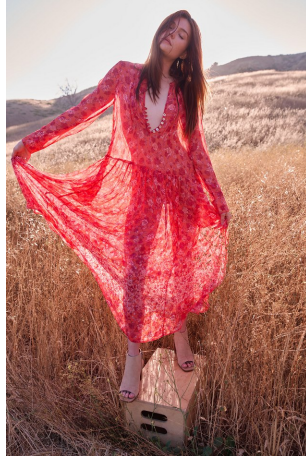

Dakota Marquiss Height 5'9" | 175cm Bust 32" | 81cm Waist 24" | 61cm Hips 35" | 89cm
 Dress 2 US | 32 EU Shoe 7 US | 38 EU Hair Auburn Eyes Blue

Dakota Marquiss Height 5'9" | 175cm Bust 32" | 81cm Waist 24" | 61cm Hips 35" | 89cm
 Dress 2 US | 32 EU Shoe 7 US | 38 EU Hair Auburn Eyes Blue