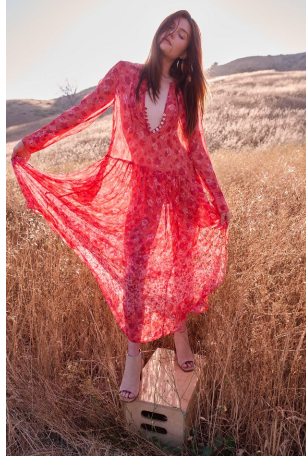

Dakota Marquiss   Height 5'9" | 175cm   Bust 32" | 81cm   Waist 24" | 61cm   Hips 35" | 89cm  
 Dress 2 US | 32 EU   Shoe 7 US | 38 EU   Hair Auburn   Eyes Blue

Dakota Marquiss   Height 5'9" | 175cm   Bust 32" | 81cm   Waist 24" | 61cm   Hips 35" | 89cm  
Dress 2 US | 32 EU   Shoe 7 US | 38 EU   Hair Auburn   Eyes Blue