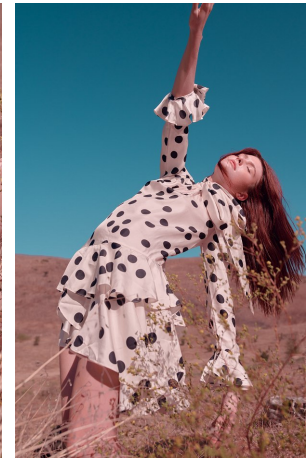

Dakota Marquiss Height 5'9" | 175cm Bust 32" | 81cm Waist 24" | 61cm Hips 35" | 89cm
 Dress 2 US | 32 EU Shoe 7 US | 38 EU Hair Auburn Eyes Blue

Dakota Marquiss Height 5'9" | 175cm Bust 32" | 81cm Waist 24" | 61cm Hips 35" | 89cm
 Dress 2 US | 32 EU Shoe 7 US | 38 EU Hair Auburn Eyes Blue