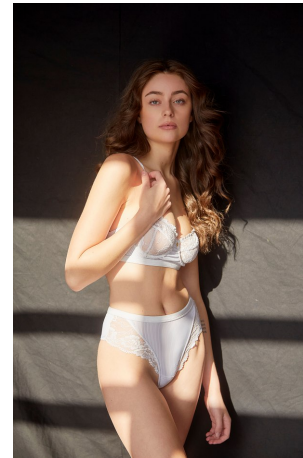

Delaney Heinz Height 5'10" | 178cm Bust 32" | 81cm Waist 24" | 61cm Hips 36" | 91cm
Dress 2-4 US | 32-34 EU Shoe 9 US | 40 EU Hair Brown Eyes Green | Blue

Delaney Heinz Height 5'10" | 178cm Bust 32" | 81cm Waist 24" | 61cm Hips 36" | 91cm
Dress 2-4 US | 32-34 EU Shoe 9 US | 40 EU Hair Brown Eyes Green | Blue

Delaney Heinz Height 5'10" | 178cm Bust 32" | 81cm Waist 24" | 61cm Hips 36" | 91cm
Dress 2-4 US | 32-34 EU Shoe 9 US | 40 EU Hair Brown Eyes Green | Blue