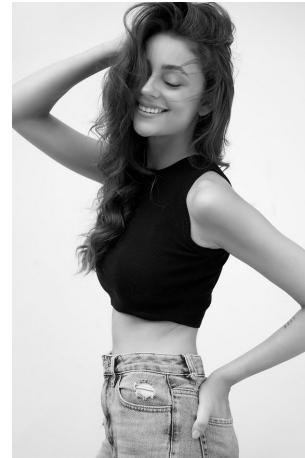

Delaney Heinz Height 5'10" | 178cm Bust 32" | 81cm Waist 24" | 61cm Hips 36" | 91cm
Dress 2-4 US | 32-34 EU Shoe 9 US | 40 EU Hair Brown Eyes Green | Blue

Delaney Heinz Height 5'10" | 178cm Bust 32" | 81cm Waist 24" | 61cm Hips 36" | 91cm
Dress 2-4 US | 32-34 EU Shoe 9 US | 40 EU Hair Brown Eyes Green | Blue

Delaney Heinz Height 5'10" | 178cm Bust 32" | 81cm Waist 24" | 61cm Hips 36" | 91cm
Dress 2-4 US | 32-34 EU Shoe 9 US | 40 EU Hair Brown Eyes Green | Blue