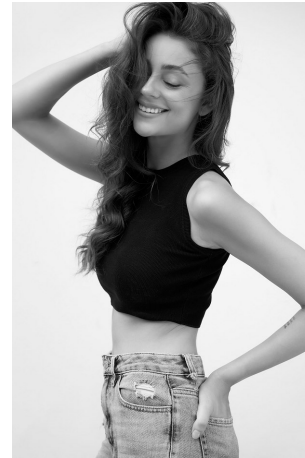

Delaney Heinz Height 5'10" | 178cm Bust 34" | 86cm Waist 24" | 61cm Hips 36" | 91cm
Dress 2 US | 32 EU Shoe 9 US | 40 EU Hair Brown Eyes Green | Blue

Delaney Heinz Height 5'10" | 178cm Bust 34" | 86cm Waist 24" | 61cm Hips 36" | 91cm
Dress 2 US | 32 EU Shoe 9 US | 40 EU Hair Brown Eyes Green | Blue

Delaney Heinz Height 5'10" | 178cm Bust 34" | 86cm Waist 24" | 61cm Hips 36" | 91cm
Dress 2 US | 32 EU Shoe 9 US | 40 EU Hair Brown Eyes Green | Blue