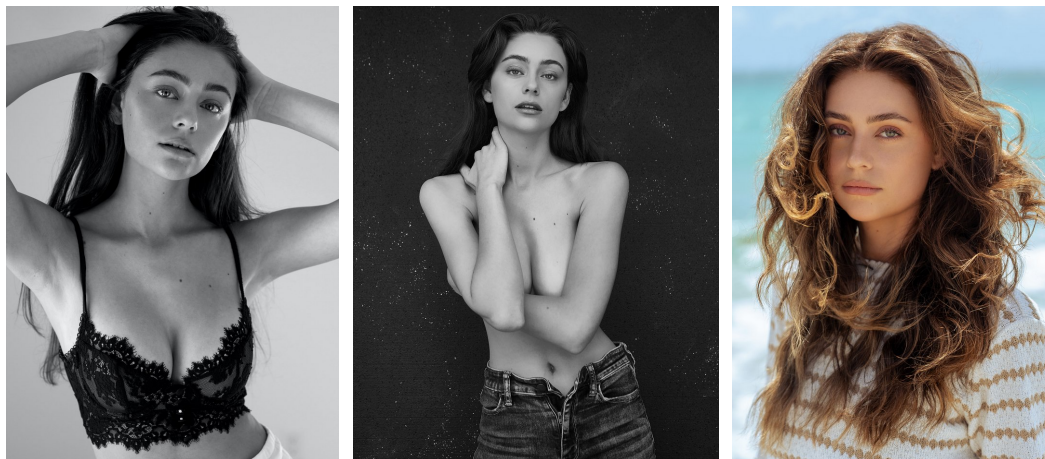

Delaney Heinz Height 5'10" | 178cm Bust 34" | 86cm Waist 24" | 61cm Hips 36" | 91cm
Dress 2 US | 32 EU Shoe 9 US | 40 EU Hair Brown Eyes Green | Blue

Delaney Heinz Height 5'10" | 178cm Bust 34" | 86cm Waist 24" | 61cm Hips 36" | 91cm
Dress 2 US | 32 EU Shoe 9 US | 40 EU Hair Brown Eyes Green | Blue

Delaney Heinz Height 5'10" | 178cm Bust 34" | 86cm Waist 24" | 61cm Hips 36" | 91cm
Dress 2 US | 32 EU Shoe 9 US | 40 EU Hair Brown Eyes Green | Blue