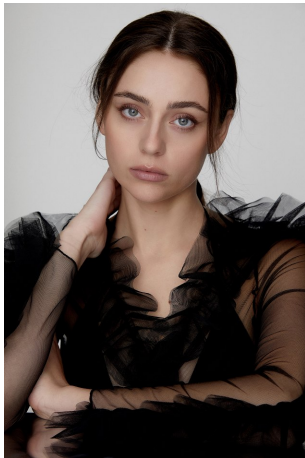

Delaney Heinz Height 5'10" | 178cm Bust 34" | 86cm Waist 24" | 61cm Hips 36" | 91cm
Dress 2 US | 32 EU Shoe 9 US | 40 EU Hair Brown Eyes Green | Blue

Delaney Heinz Height 5'10" | 178cm Bust 34" | 86cm Waist 24" | 61cm Hips 36" | 91cm
Dress 2 US | 32 EU Shoe 9 US | 40 EU Hair Brown Eyes Green | Blue

Delaney Heinz Height 5'10" | 178cm Bust 34" | 86cm Waist 24" | 61cm Hips 36" | 91cm
Dress 2 US | 32 EU Shoe 9 US | 40 EU Hair Brown Eyes Green | Blue