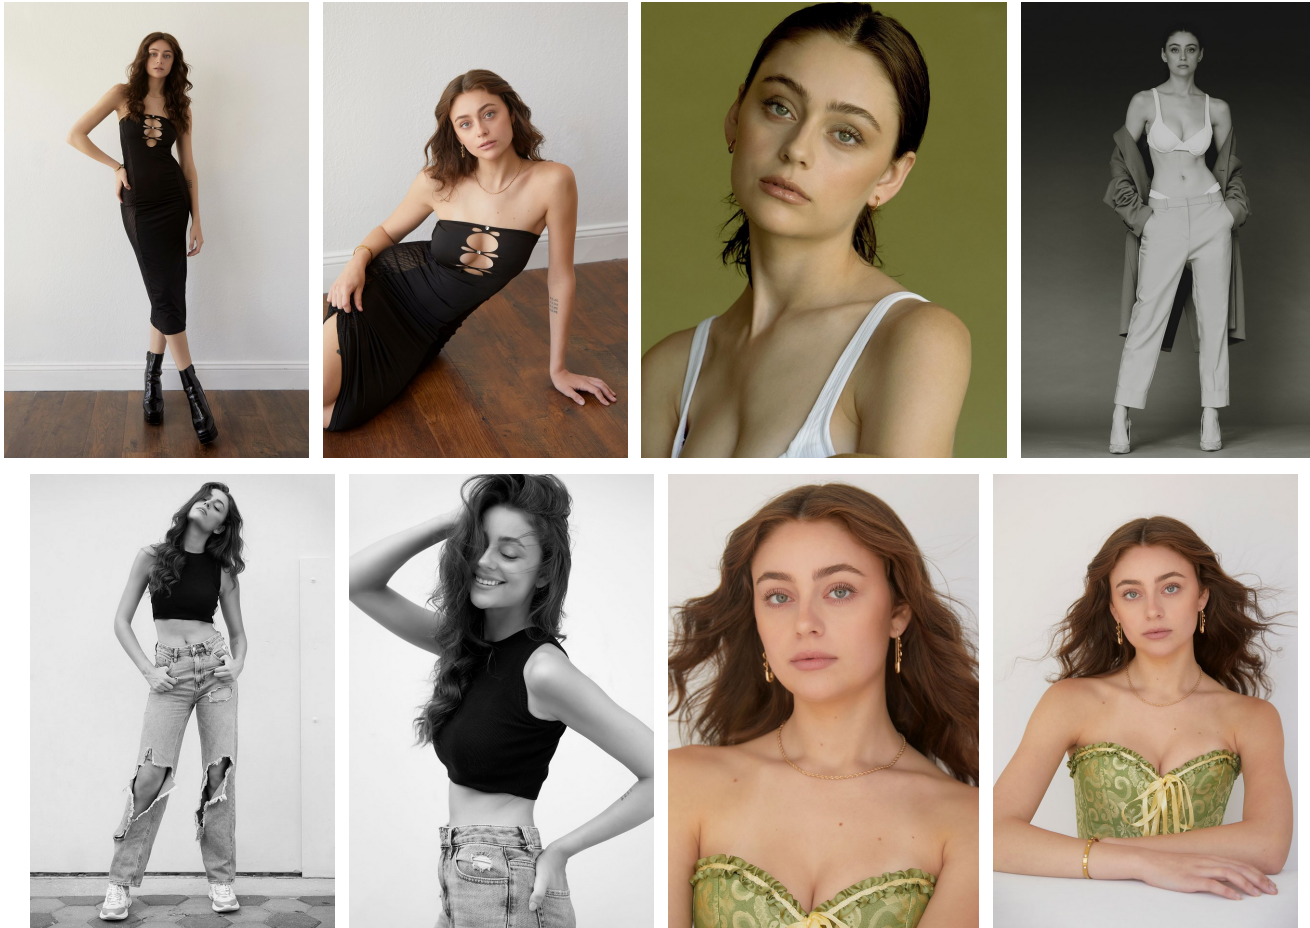

Delaney Heinz Height 5'10" | 178cm Bust 34" | 86cm Waist 24" | 61cm Hips 36" | 91cm
Dress 2 US | 32 EU Shoe 9 US | 40 EU Hair Brown Eyes Green | Blue

Delaney Heinz Height 5'10" | 178cm Bust 34" | 86cm Waist 24" | 61cm Hips 36" | 91cm
Dress 2 US | 32 EU Shoe 9 US | 40 EU Hair Brown Eyes Green | Blue

Delaney Heinz Height 5'10" | 178cm Bust 34" | 86cm Waist 24" | 61cm Hips 36" | 91cm
Dress 2 US | 32 EU Shoe 9 US | 40 EU Hair Brown Eyes Green | Blue