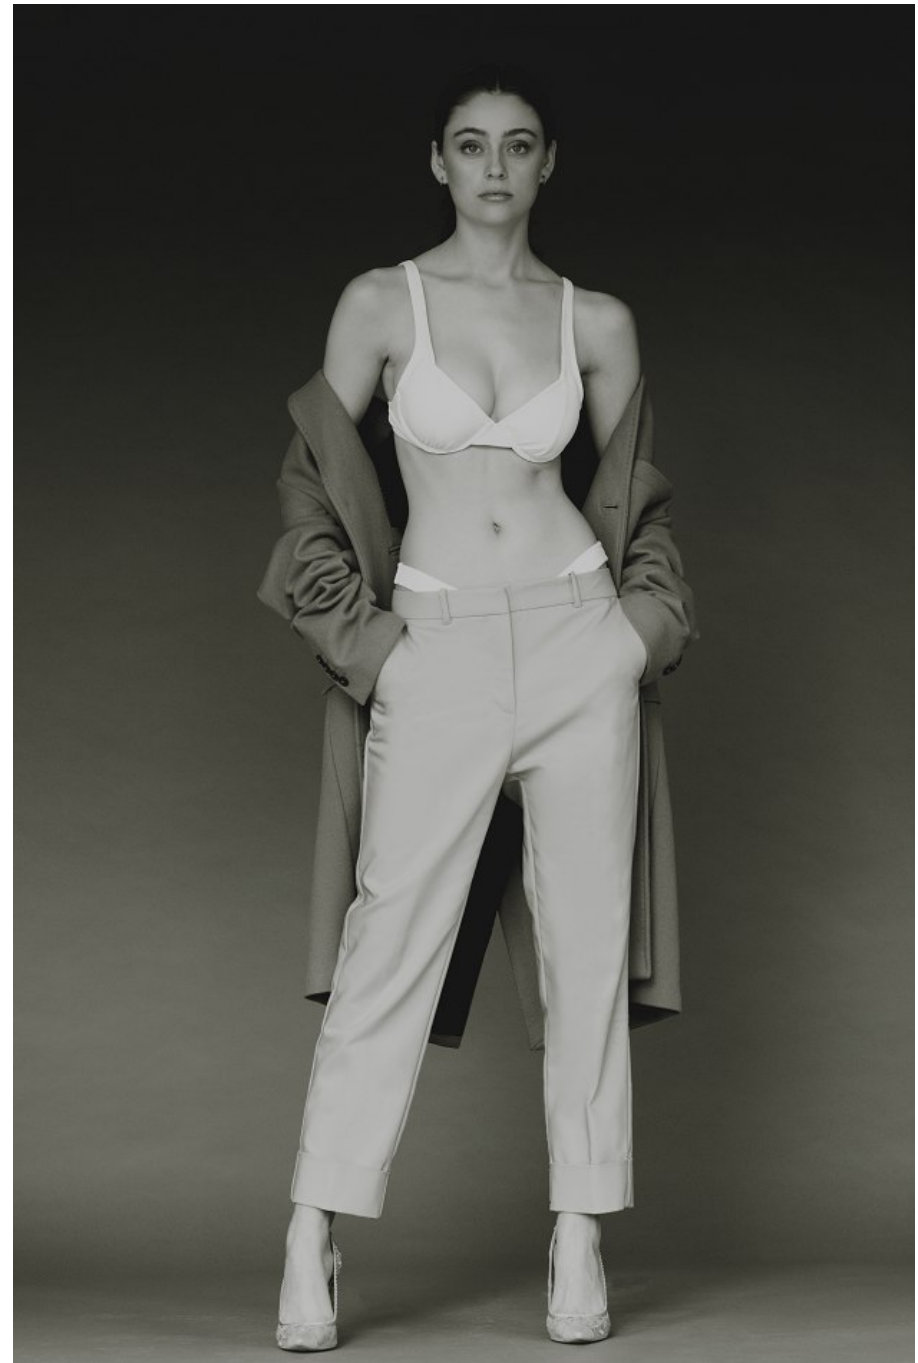

Delaney Heinz   Height 5'10" | 178cm   Bust 34" | 86cm   Waist 24" | 61cm   Hips 36" | 91cm
Dress 2 US | 32 EU   Shoe 9 US | 40 EU   Hair Brown   Eyes Green | Blue

CGM
CAROLINE GLEASON
MANAGEMENT