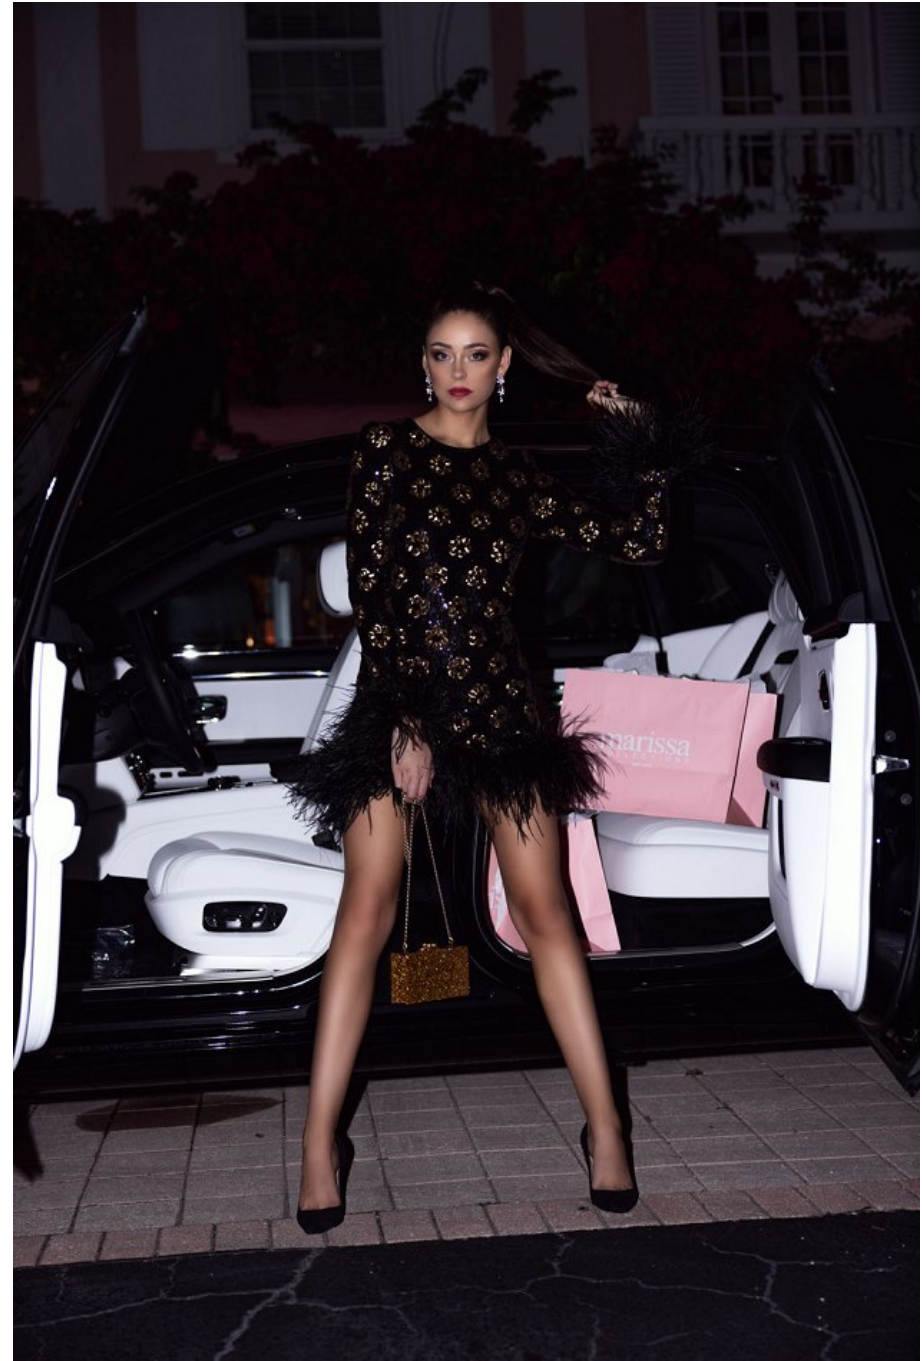

Delaney Heinz   Height 5'10" | 178cm   Bust 32" | 81cm   Waist 24" | 61cm   Hips 36" | 91cm
Dress 2-4 US | 32-34 EU   Shoe 9 US | 40 EU   Hair Brown   Eyes Green | Blue