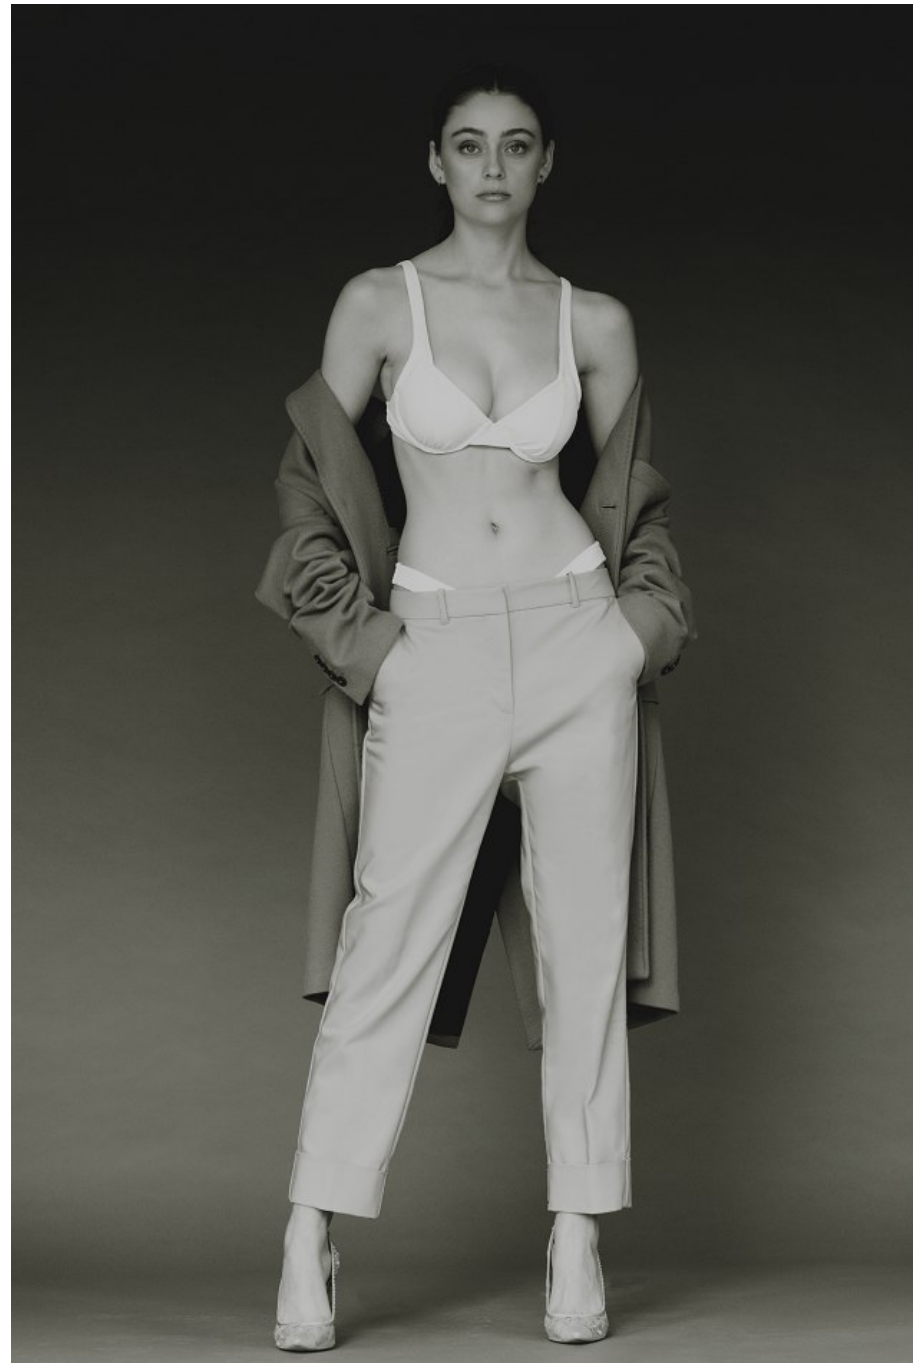

Delaney Heinz   Height 5'10" | 178cm   Bust 34" | 86cm   Waist 24" | 61cm   Hips 36" | 91cm
Dress 2 US | 32 EU   Shoe 9 US | 40 EU   Hair Brown   Eyes Green | Blue

CGM
CAROLINE GLEASON
MANAGEMENT