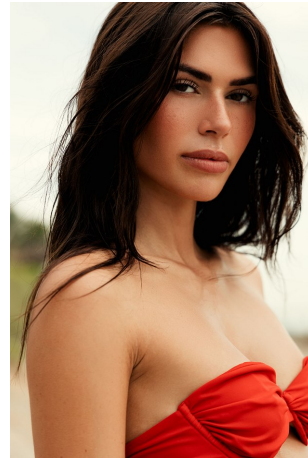

Azaria Mckinnon   Height 5'7" | 170cm   Bust 32" | 81cm   Waist 24" | 61cm   Hips 35" | 89cm
Dress 2 US | 32 EU   Shoe 9 US | 40 EU   Hair Brown   Eyes Brown