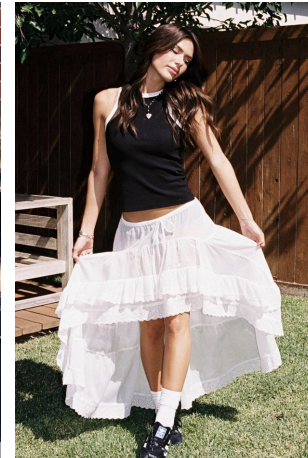

Azaria Mckinnon Height 5'7" | 170cm Bust 32" | 81cm Waist 24" | 61cm Hips 35" | 89cm
Dress 2 US | 32 EU Shoe 9 US | 40 EU Hair Brown Eyes Brown

Azaria Mckinnon Height 5'7" | 170cm Bust 32" | 81cm Waist 24" | 61cm Hips 35" | 89cm
Dress 2 US | 32 EU Shoe 9 US | 40 EU Hair Brown Eyes Brown