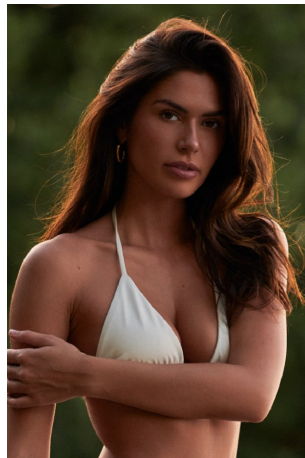

Azaria Mckinnon Height 5'7" | 170cm Bust 32" | 81cm Waist 24" | 61cm Hips 35" | 89cm  
Dress 2 US | 32 EU Shoe 9 US | 40 EU Hair Brown Eyes Brown

Azaria Mckinnon   Height 5'7" | 170cm   Bust 32" | 81cm   Waist 24" | 61cm   Hips 35" | 89cm  
Dress 2 US | 32 EU   Shoe 9 US | 40 EU   Hair Brown   Eyes Brown