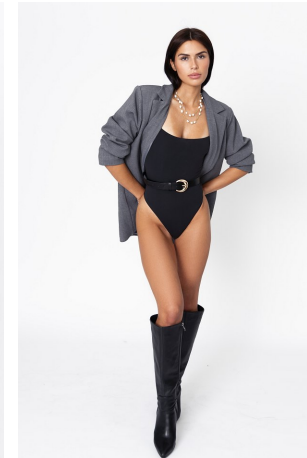

Azaria Mckinnon Height 5'7" | 170cm Bust 32" | 81cm Waist 24" | 61cm Hips 35" | 89cm  
Dress 2 US | 32 EU Shoe 9 US | 40 EU Hair Brown Eyes Brown

Azaria Mckinnon   Height 5'7" | 170cm   Bust 32" | 81cm   Waist 24" | 61cm   Hips 35" | 89cm  
 Dress 2 US | 32 EU   Shoe 9 US | 40 EU   Hair Brown   Eyes Brown