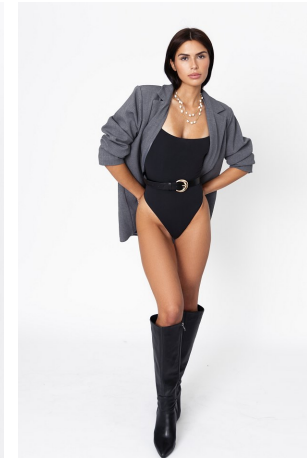

Azaria Mckinnon Height 5'7" | 170cm Bust 32" | 81cm Waist 24" | 61cm Hips 35" | 89cm
Dress 2 US | 32 EU Shoe 9 US | 40 EU Hair Brown Eyes Brown

Azaria Mckinnon Height 5'7" | 170cm Bust 32" | 81cm Waist 24" | 61cm Hips 35" | 89cm
 Dress 2 US | 32 EU Shoe 9 US | 40 EU Hair Brown Eyes Brown