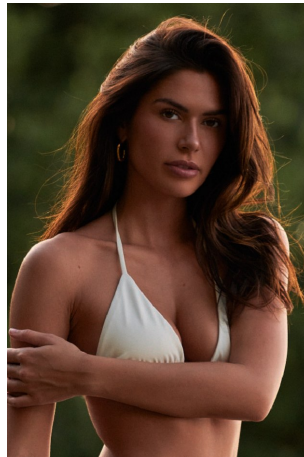

Azaria Mckinnon Height 5'7" | 170cm Bust 32" | 81cm Waist 24" | 61cm Hips 35" | 89cm
Dress 2 US | 32 EU Shoe 9 US | 40 EU Hair Brown Eyes Brown

Azaria Mckinnon Height 5'7" | 170cm Bust 32" | 81cm Waist 24" | 61cm Hips 35" | 89cm
Dress 2 US | 32 EU Shoe 9 US | 40 EU Hair Brown Eyes Brown