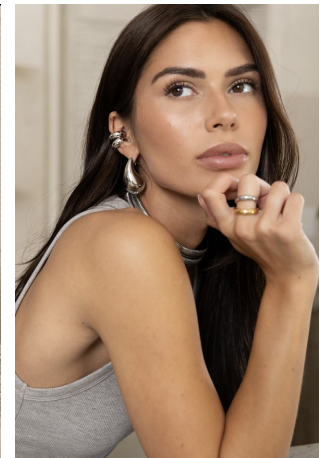

Azaria Mckinnon Height 5'7" | 170cm Bust 32" | 81cm Waist 24" | 61cm Hips 35" | 89cm
Dress 2 US | 32 EU Shoe 9 US | 40 EU Hair Brown Eyes Brown

Azaria Mckinnon Height 5'7" | 170cm Bust 32" | 81cm Waist 24" | 61cm Hips 35" | 89cm
Dress 2 US | 32 EU Shoe 9 US | 40 EU Hair Brown Eyes Brown