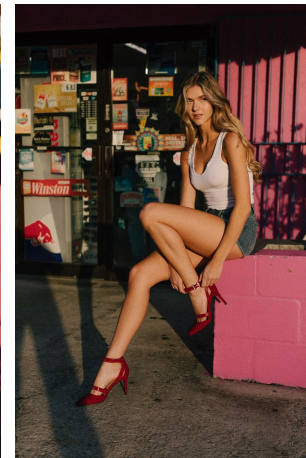

Emerson Walsh Height 5'8" | 173cm Bust 32" | 81cm Waist 24" | 61cm Hips 34" | 86cm
 Dress 2 US | 32 EU Shoe 10.5 US | 41.5 EU Hair Blonde Eyes Green

Emerson Walsh Height 5'8" | 173cm Bust 32" | 81cm Waist 24" | 61cm Hips 34" | 86cm
Dress 2 US | 32 EU Shoe 10.5 US | 41.5 EU Hair Blonde Eyes Green