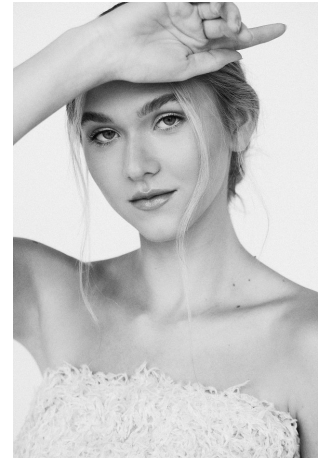

Emerson Walsh   Height 5'8" | 173cm   Bust 32" | 81cm   Waist 24" | 61cm   Hips 34" | 86cm
Dress 2 US | 32 EU   Shoe 10.5 US | 41.5 EU   Hair Blonde   Eyes Green