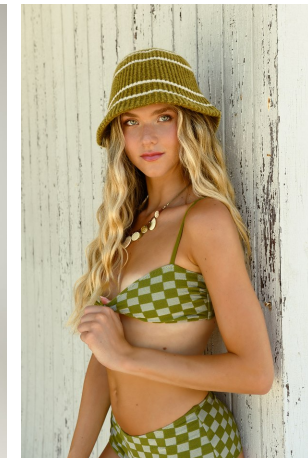

Emerson Walsh Height 5'8" | 173cm Bust 32" | 81cm Waist 24" | 61cm Hips 34" | 86cm
 Dress 2 US | 32 EU Shoe 10.5 US | 41.5 EU Hair Blonde Eyes Green

Emerson Walsh Height 5'8" | 173cm Bust 32" | 81cm Waist 24" | 61cm Hips 34" | 86cm
Dress 2 US | 32 EU Shoe 10.5 US | 41.5 EU Hair Blonde Eyes Green