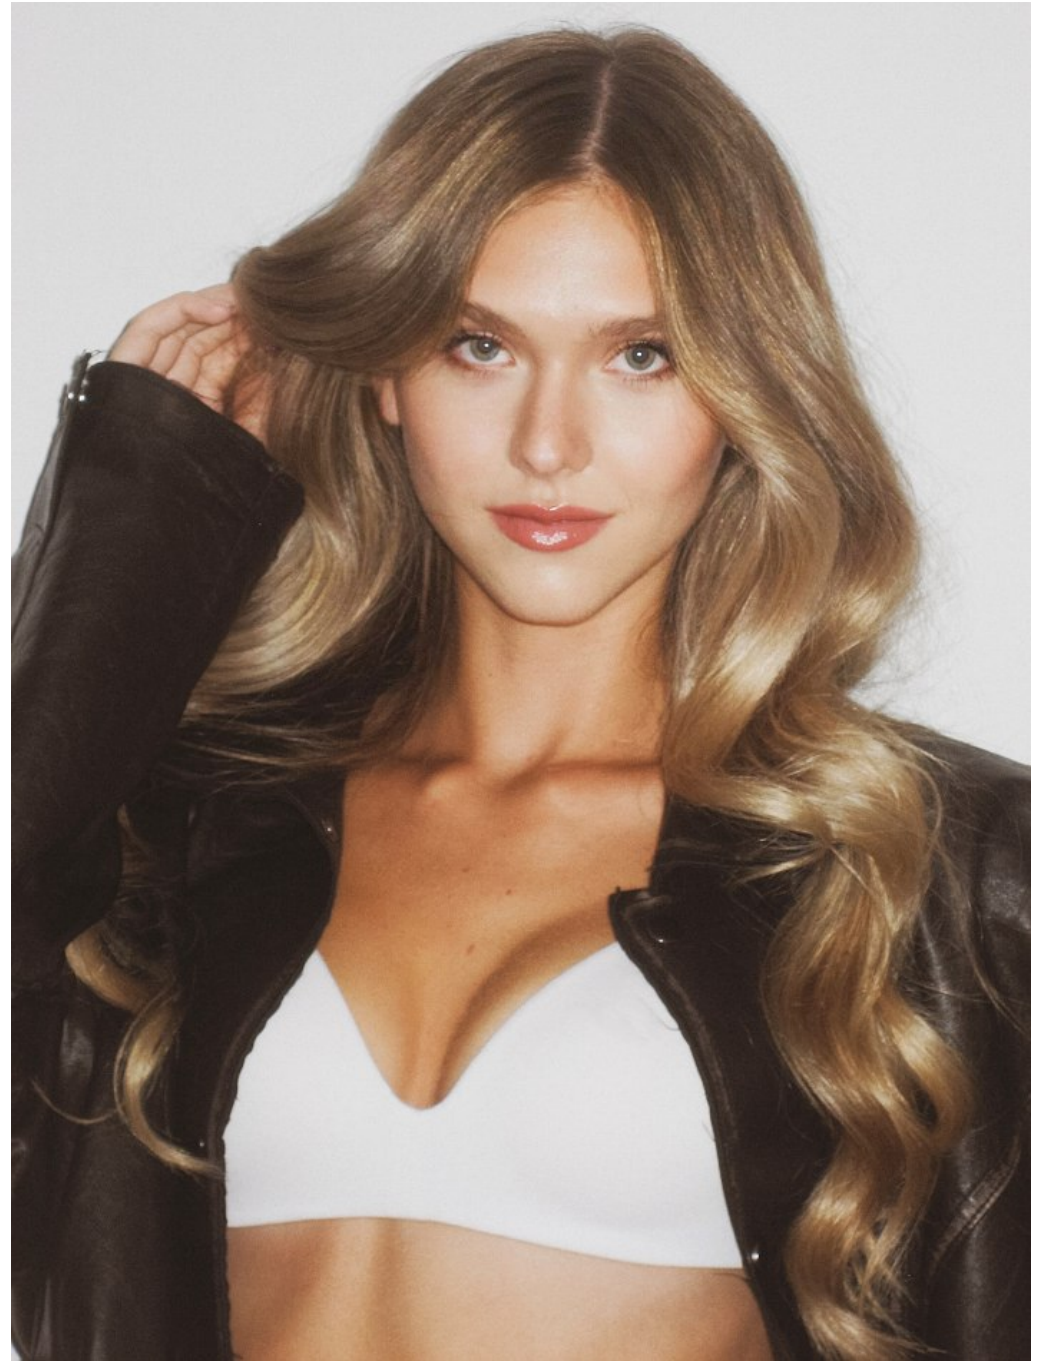

Emerson Walsh Height 5'8" | 173cm Bust 32" | 81cm Waist 24" | 61cm Hips 34" | 86cm
Dress 2 US | 32 EU Shoe 10.5 US | 41.5 EU Hair Blonde Eyes Green

Emerson Walsh Height 5'8" | 173cm Bust 32" | 81cm Waist 24" | 61cm Hips 34" | 86cm
Dress 2 US | 32 EU Shoe 10.5 US | 41.5 EU Hair Blonde Eyes Green