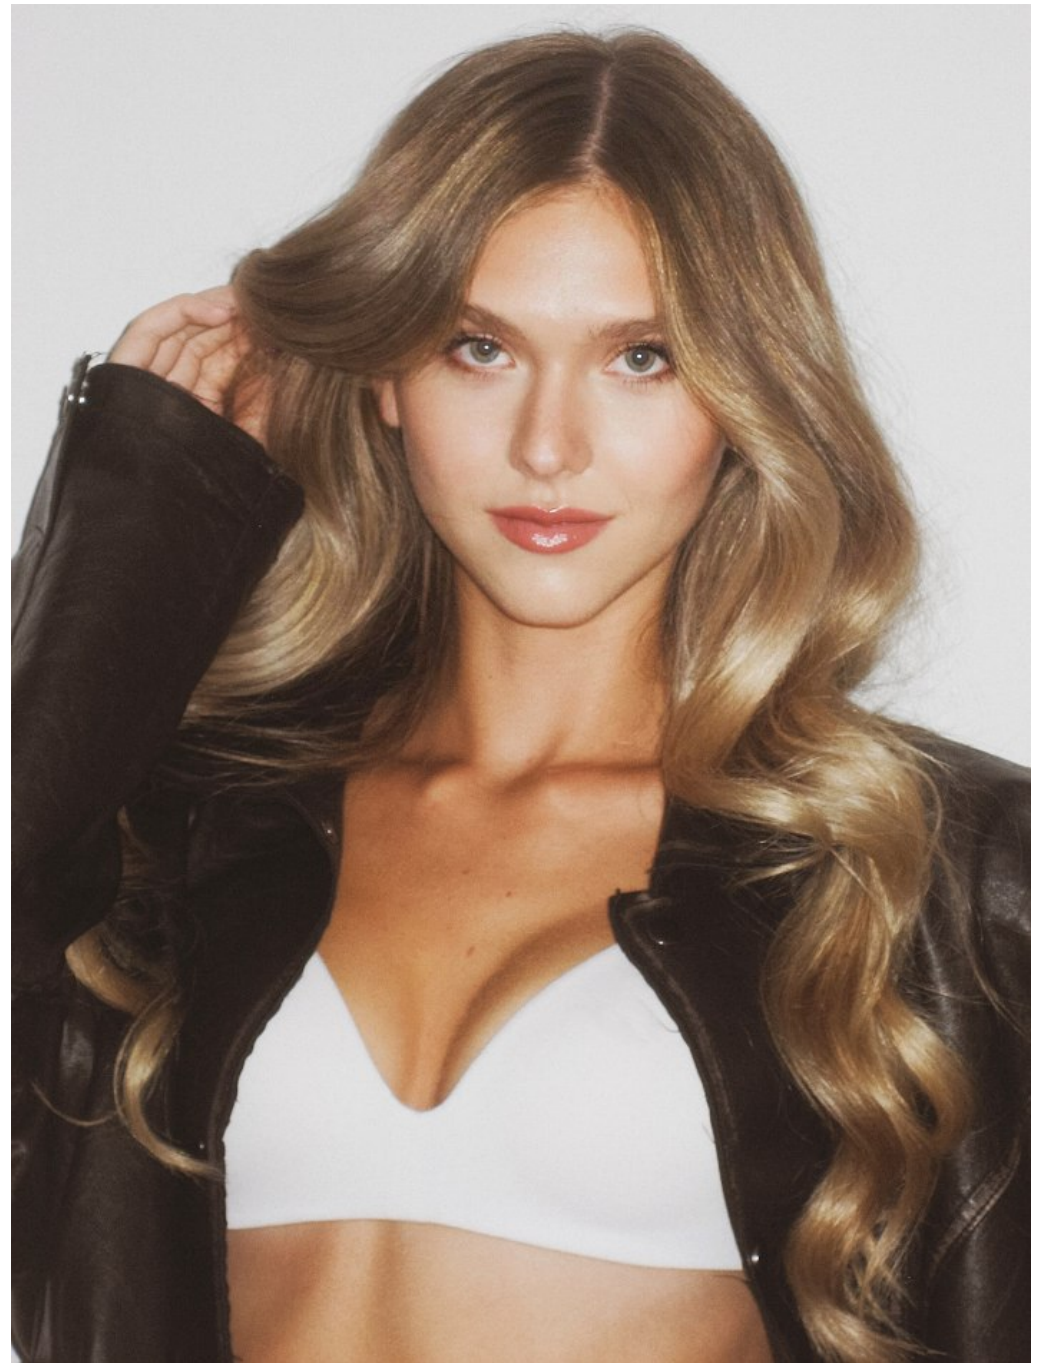

Emerson Walsh Height 5'8" | 173cm Bust 32" | 81cm Waist 24" | 61cm Hips 34" | 86cm
Dress 2 US | 32 EU Shoe 10.5 US | 41.5 EU Hair Blonde Eyes Green

Emerson Walsh Height 5'8" | 173cm Bust 32" | 81cm Waist 24" | 61cm Hips 34" | 86cm
Dress 2 US | 32 EU Shoe 10.5 US | 41.5 EU Hair Blonde Eyes Green