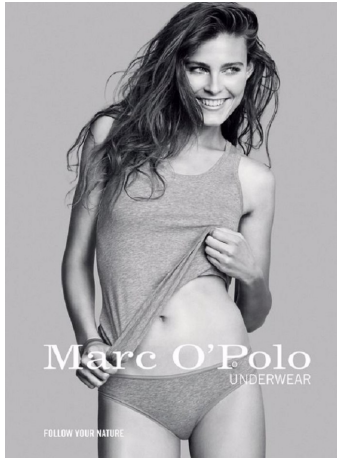

Maggimae Nuss Height 5'9" | 175cm Bust 34" | 86cm Waist 24" | 61cm Hips 34" | 86cm
 Dress 2 US | 32 EU Shoe 8.5 US | 39.5 EU Hair Brown Eyes Blue

Maggimae Nuss Height 5'9" | 175cm Bust 34" | 86cm Waist 24" | 61cm Hips 34" | 86cm
Dress 2 US | 32 EU Shoe 8.5 US | 39.5 EU Hair Brown Eyes Blue