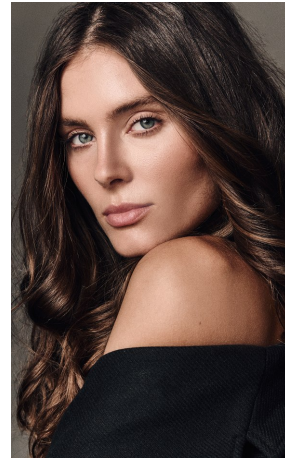

Maggimae Nuss Height 5'9" | 175cm Bust 34" | 86cm Waist 24" | 61cm Hips 34" | 86cm
 Dress 2 US | 32 EU Shoe 8.5 US | 39.5 EU Hair Brown Eyes Blue

Maggimae Nuss Height 5'9" | 175cm Bust 34" | 86cm Waist 24" | 61cm Hips 34" | 86cm
Dress 2 US | 32 EU Shoe 8.5 US | 39.5 EU Hair Brown Eyes Blue