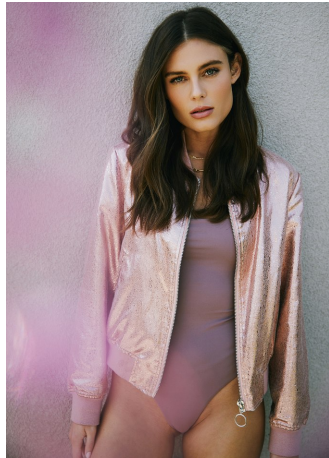

Maggimae Nuss Height 5'9" | 175cm Bust 34" | 86cm Waist 24" | 61cm Hips 34" | 86cm
 Dress 2 US | 32 EU Shoe 8.5 US | 39.5 EU Hair Brown Eyes Blue

Maggimae Nuss Height 5'9" | 175cm Bust 34" | 86cm Waist 24" | 61cm Hips 34" | 86cm
Dress 2 US | 32 EU Shoe 8.5 US | 39.5 EU Hair Brown Eyes Blue