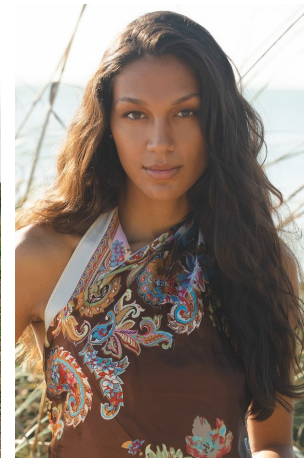

Samantha Castillo Height 5'8.5" | 174cm Bust 32" | 81cm Waist 26" | 66cm Hips 36" | 91cm
Dress 2-4 US | 32-34 EU Shoe 9 US | 40 EU Hair Brown Eyes Brown

Samantha Castillo Height 5'8.5" | 174cm Bust 32" | 81cm Waist 26" | 66cm Hips 36" | 91cm
Dress 2-4 US | 32-34 EU Shoe 9 US | 40 EU Hair Brown Eyes Brown