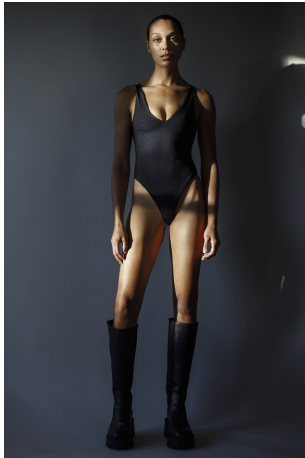

Samantha Castillo Height 5'8.5" | 174cm Bust 32" | 81cm Waist 26" | 66cm Hips 36" | 91cm  
Dress 2-4 US | 32-34 EU Shoe 9 US | 40 EU Hair Brown Eyes Brown

Samantha Castillo    Height 5'8.5" | 174cm    Bust 32" | 81cm    Waist 26" | 66cm    Hips 36" | 91cm  
Dress 2-4 US | 32-34 EU    Shoe 9 US | 40 EU    Hair Brown    Eyes Brown

Samantha Castillo    Height 5'8.5" | 174cm    Bust 32" | 81cm    Waist 26" | 66cm    Hips 36" | 91cm  
Dress 2-4 US | 32-34 EU    Shoe 9 US | 40 EU    Hair Brown    Eyes Brown