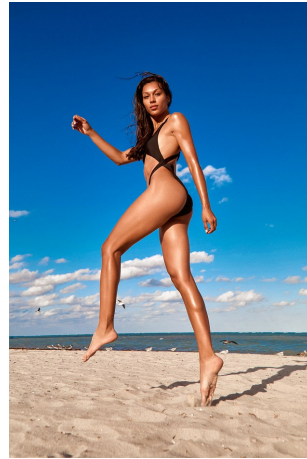

Samantha Castillo Height 5'8.5" | 174cm Bust 32" | 81cm Waist 26" | 66cm Hips 36" | 91cm  
Dress 2-4 US | 32-34 EU Shoe 9 US | 40 EU Hair Brown Eyes Brown

Samantha Castillo    Height 5'8.5" | 174cm    Bust 32" | 81cm    Waist 26" | 66cm    Hips 36" | 91cm  
Dress 2-4 US | 32-34 EU    Shoe 9 US | 40 EU    Hair Brown    Eyes Brown

Samantha Castillo    Height 5'8.5" | 174cm    Bust 32" | 81cm    Waist 26" | 66cm    Hips 36" | 91cm  
Dress 2-4 US | 32-34 EU    Shoe 9 US | 40 EU    Hair Brown    Eyes Brown