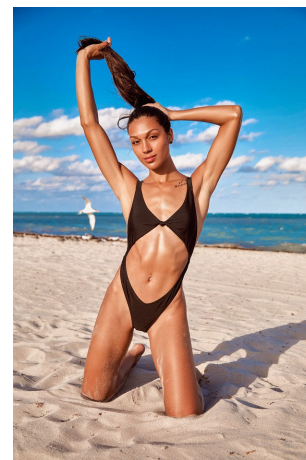

Samantha Castillo Height 5'8.5" | 174cm Bust 32" | 81cm Waist 26" | 66cm Hips 36" | 91cm
Dress 2-4 US | 32-34 EU Shoe 9 US | 40 EU Hair Brown Eyes Brown

Samantha Castillo Height 5'8.5" | 174cm Bust 32" | 81cm Waist 26" | 66cm Hips 36" | 91cm
Dress 2-4 US | 32-34 EU Shoe 9 US | 40 EU Hair Brown Eyes Brown