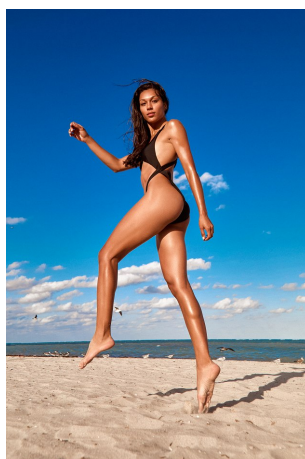

Samantha Castillo Height 5'8.5" | 174cm Bust 32" | 81cm Waist 26" | 66cm Hips 36" | 91cm
Dress 2-4 US | 32-34 EU Shoe 9 US | 40 EU Hair Brown Eyes Brown

Samantha Castillo Height 5'8.5" | 174cm Bust 32" | 81cm Waist 26" | 66cm Hips 36" | 91cm
Dress 2-4 US | 32-34 EU Shoe 9 US | 40 EU Hair Brown Eyes Brown

Samantha Castillo Height 5'8.5" | 174cm Bust 32" | 81cm Waist 26" | 66cm Hips 36" | 91cm
Dress 2-4 US | 32-34 EU Shoe 9 US | 40 EU Hair Brown Eyes Brown