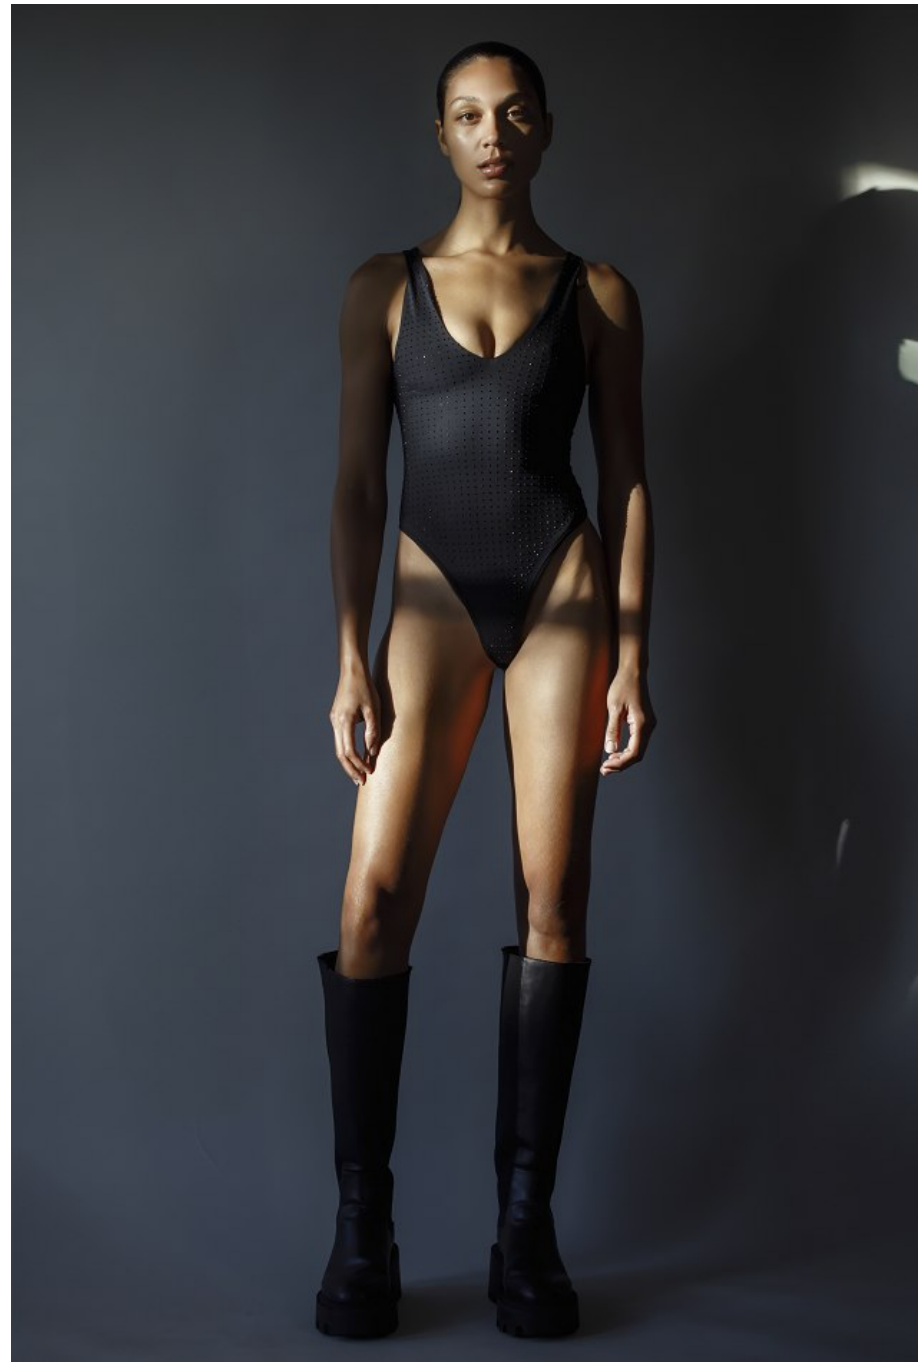

Samantha Castillo    Height 5'8.5" | 174cm    Bust 32" | 81cm    Waist 26" | 66cm    Hips 36" | 91cm  
Dress 2-4 US | 32-34 EU    Shoe 9 US | 40 EU    Hair Brown    Eyes Brown

Samantha Castillo    Height 5'8.5" | 174cm    Bust 32" | 81cm    Waist 26" | 66cm    Hips 36" | 91cm  
Dress 2-4 US | 32-34 EU    Shoe 9 US | 40 EU    Hair Brown    Eyes Brown

Samantha Castillo   Height 5'8.5" | 174cm   Bust 32" | 81cm   Waist 26" | 66cm   Hips 36" | 91cm  
Dress 2-4 US | 32-34 EU   Shoe 9 US | 40 EU   Hair Brown   Eyes Brown

**CGM**  
CAROLINE GLEASON  
MANAGEMENT