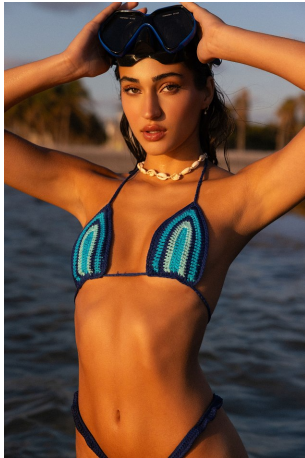

Rachel Carrillo Height 5'8" | 173cm Bust 32" | 81cm Waist 24" | 61cm Hips 34" | 86cm
 Dress 2 US | 32 EU Shoe 7.5 US | 38.5 EU Hair Brown Eyes Hazel

Rachel Carrillo Height 5'8" | 173cm Bust 32" | 81cm Waist 24" | 61cm Hips 34" | 86cm
Dress 2 US | 32 EU Shoe 7.5 US | 38.5 EU Hair Brown Eyes Hazel