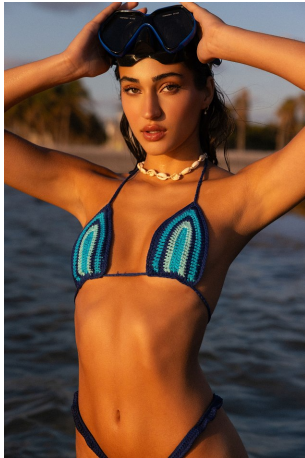

Rachel Carrillo Height 5'8" | 173cm Bust 32" | 81cm Waist 24" | 61cm Hips 34" | 86cm
 Dress 2 US | 32 EU Shoe 7.5 US | 38.5 EU Hair Brown Eyes Hazel

Rachel Carrillo Height 5'8" | 173cm Bust 32" | 81cm Waist 24" | 61cm Hips 34" | 86cm
 Dress 2 US | 32 EU Shoe 7.5 US | 38.5 EU Hair Brown Eyes Hazel