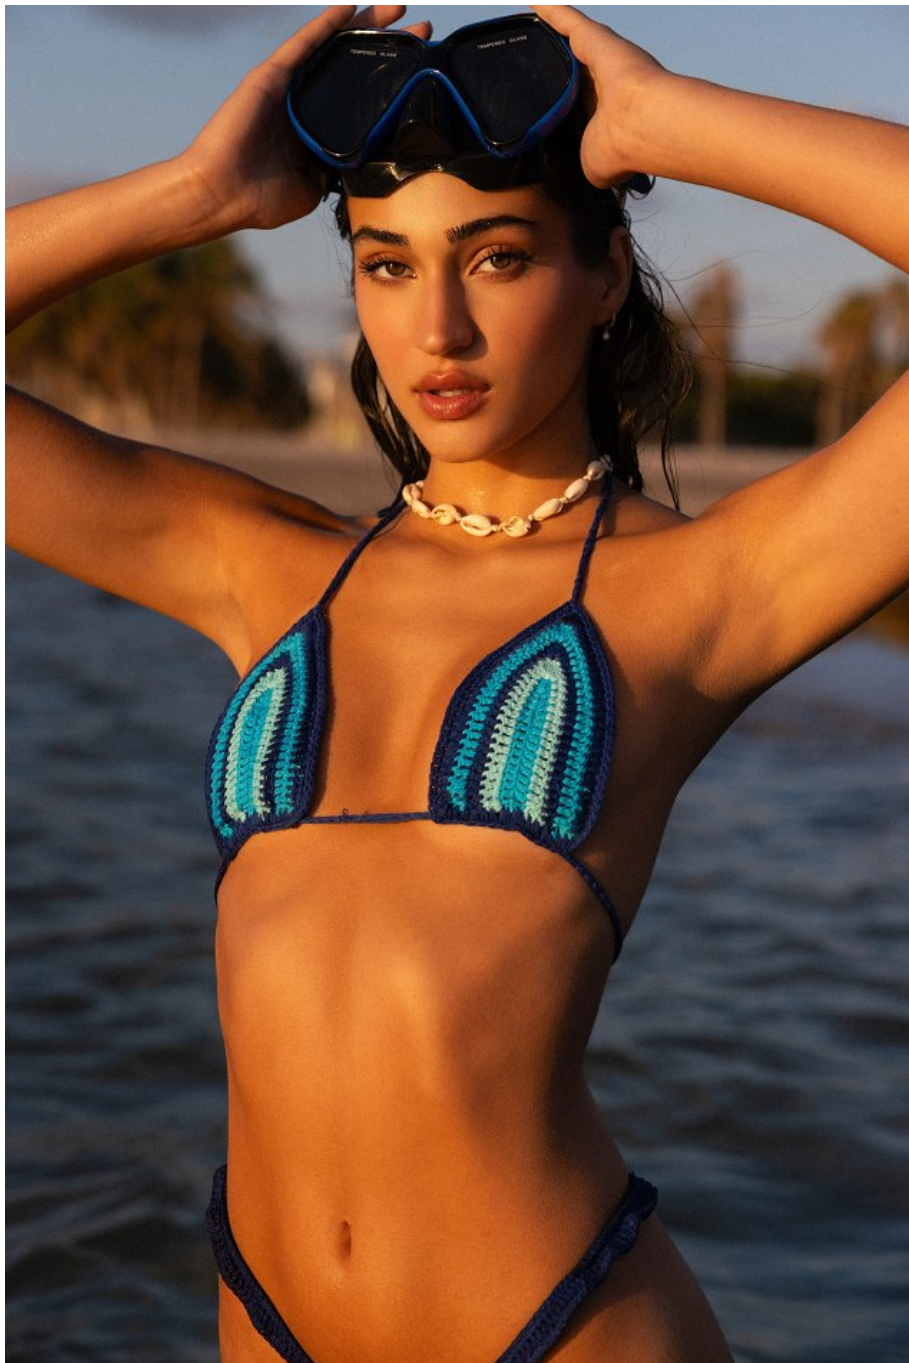

Rachel Carrillo Height 5'8" | 173cm Bust 32" | 81cm Waist 24" | 61cm Hips 34" | 86cm
Dress 2 US | 32 EU Shoe 7.5 US | 38.5 EU Hair Brown Eyes Hazel

Rachel Carrillo   Height 5'8" | 173cm   Bust 32" | 81cm   Waist 24" | 61cm   Hips 34" | 86cm
Dress 2 US | 32 EU   Shoe 7.5 US | 38.5 EU   Hair Brown   Eyes Hazel

CGM
CAROLINE GLEASON
MANAGEMENT