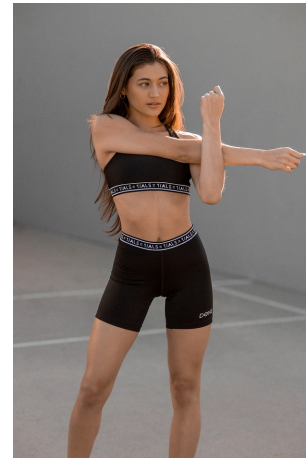

Danielle Fedder Height 5'7" | 170cm Bust 32" | 81cm Waist 24.5" | 62cm Hips 34" | 86cm
Dress 2 US | 32 EU Shoe 7.5 US | 38.5 EU Hair Light Brown Eyes Green

Danielle Fedder Height 5'7" | 170cm Bust 32" | 81cm Waist 24.5" | 62cm Hips 34" | 86cm
Dress 2 US | 32 EU Shoe 7.5 US | 38.5 EU Hair Light Brown Eyes Green