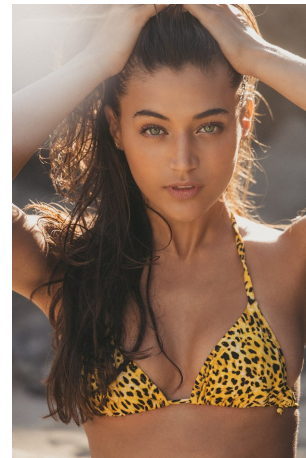

Danielle Fedder Height 5'7" | 170cm Bust 32" | 81cm Waist 24.5" | 62cm Hips 34" | 86cm
Dress 2 US | 32 EU Shoe 7.5 US | 38.5 EU Hair Light Brown Eyes Green

Danielle Fedder Height 5'7" | 170cm Bust 32" | 81cm Waist 24.5" | 62cm Hips 34" | 86cm
Dress 2 US | 32 EU Shoe 7.5 US | 38.5 EU Hair Light Brown Eyes Green