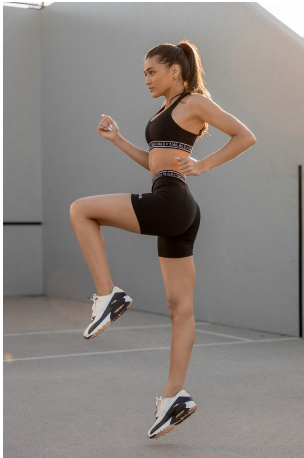

Danielle Fedder Height 5'7" | 170cm Bust 32" | 81cm Waist 24.5" | 62cm Hips 34" | 86cm
Dress 2 US | 32 EU Shoe 7.5 US | 38.5 EU Hair Light Brown Eyes Green

Danielle Fedder Height 5'7" | 170cm Bust 32" | 81cm Waist 24.5" | 62cm Hips 34" | 86cm
Dress 2 US | 32 EU Shoe 7.5 US | 38.5 EU Hair Light Brown Eyes Green