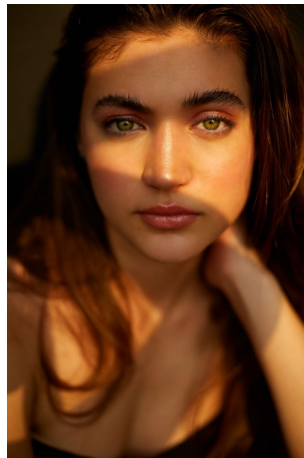

Danielle Fedder Height 5'7" | 170cm Bust 32" | 81cm Waist 24.5" | 62cm Hips 34" | 86cm
Dress 2 US | 32 EU Shoe 7.5 US | 38.5 EU Hair Light Brown Eyes Green

Danielle Fedder Height 5'7" | 170cm Bust 32" | 81cm Waist 24.5" | 62cm Hips 34" | 86cm
Dress 2 US | 32 EU Shoe 7.5 US | 38.5 EU Hair Light Brown Eyes Green