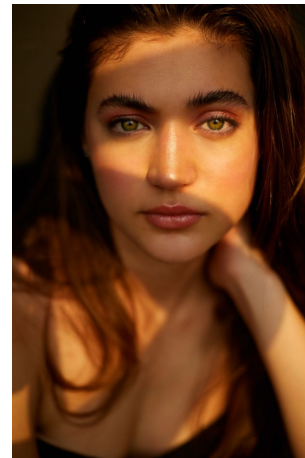

Danielle Fedder Height 5'7" | 170cm Bust 32" | 81cm Waist 24.5" | 62cm Hips 34" | 86cm
Dress 2 US | 32 EU Shoe 7.5 US | 38.5 EU Hair Light Brown Eyes Green

Danielle Fedder Height 5'7" | 170cm Bust 32" | 81cm Waist 24.5" | 62cm Hips 34" | 86cm
Dress 2 US | 32 EU Shoe 7.5 US | 38.5 EU Hair Light Brown Eyes Green