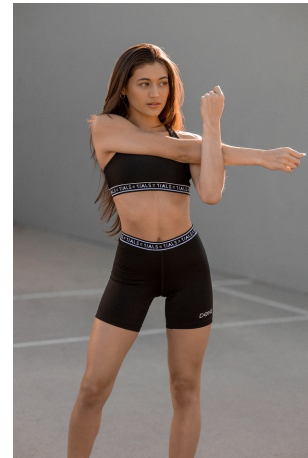

Danielle Fedder Height 5'7" | 170cm Bust 32" | 81cm Waist 24.5" | 62cm Hips 34" | 86cm
Dress 2 US | 32 EU Shoe 7.5 US | 38.5 EU Hair Light Brown Eyes Green

Danielle Fedder Height 5'7" | 170cm Bust 32" | 81cm Waist 24.5" | 62cm Hips 34" | 86cm
Dress 2 US | 32 EU Shoe 7.5 US | 38.5 EU Hair Light Brown Eyes Green

Danielle Fedder Height 5'7" | 170cm Bust 32" | 81cm Waist 24.5" | 62cm Hips 34" | 86cm
Dress 2 US | 32 EU Shoe 7.5 US | 38.5 EU Hair Light Brown Eyes Green