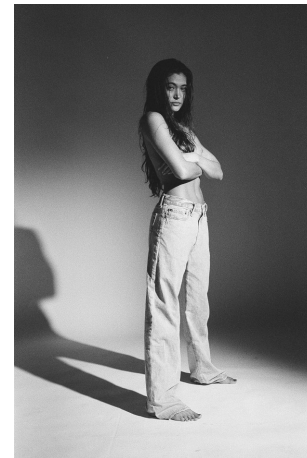

Danielle Fedder Height 5'7" | 170cm Bust 32" | 81cm Waist 24.5" | 62cm Hips 34" | 86cm
Dress 2 US | 32 EU Shoe 7.5 US | 38.5 EU Hair Light Brown Eyes Green

Danielle Fedder Height 5'7" | 170cm Bust 32" | 81cm Waist 24.5" | 62cm Hips 34" | 86cm
Dress 2 US | 32 EU Shoe 7.5 US | 38.5 EU Hair Light Brown Eyes Green

Danielle Fedder Height 5'7" | 170cm Bust 32" | 81cm Waist 24.5" | 62cm Hips 34" | 86cm
Dress 2 US | 32 EU Shoe 7.5 US | 38.5 EU Hair Light Brown Eyes Green