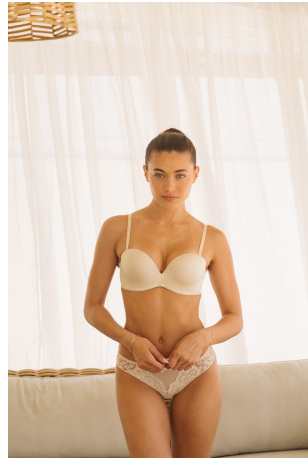

Danielle Fedder Height 5'7" | 170cm Bust 32" | 81cm Waist 24.5" | 62cm Hips 34" | 86cm
Dress 2 US | 32 EU Shoe 7.5 US | 38.5 EU Hair Light Brown Eyes Green

Danielle Fedder Height 5'7" | 170cm Bust 32" | 81cm Waist 24.5" | 62cm Hips 34" | 86cm
Dress 2 US | 32 EU Shoe 7.5 US | 38.5 EU Hair Light Brown Eyes Green

Danielle Fedder Height 5'7" | 170cm Bust 32" | 81cm Waist 24.5" | 62cm Hips 34" | 86cm
Dress 2 US | 32 EU Shoe 7.5 US | 38.5 EU Hair Light Brown Eyes Green