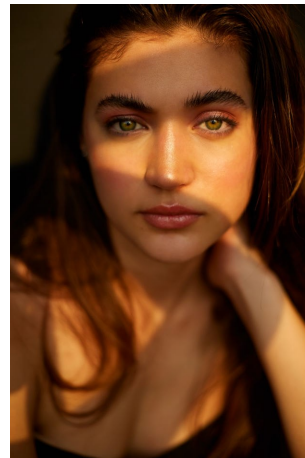

Danielle Fedder    Height 5'7" | 170cm    Bust 32" | 81cm    Waist 24.5" | 62cm    Hips 34" | 86cm  
 Dress 2 US | 32 EU    Shoe 7.5 US | 38.5 EU    Hair Light Brown    Eyes Green

Danielle Fedder Height 5'7" | 170cm Bust 32" | 81cm Waist 24.5" | 62cm Hips 34" | 86cm  
Dress 2 US | 32 EU Shoe 7.5 US | 38.5 EU Hair Light Brown Eyes Green