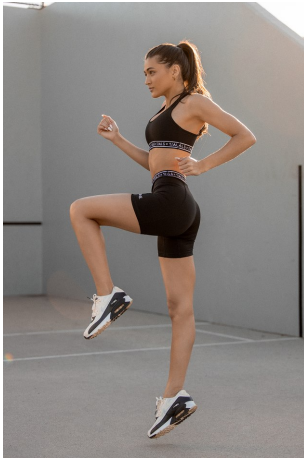

Danielle Fedder    Height 5'7" | 170cm    Bust 32" | 81cm    Waist 24.5" | 62cm    Hips 34" | 86cm  
 Dress 2 US | 32 EU    Shoe 7.5 US | 38.5 EU    Hair Light Brown    Eyes Green

Danielle Fedder Height 5'7" | 170cm Bust 32" | 81cm Waist 24.5" | 62cm Hips 34" | 86cm  
Dress 2 US | 32 EU Shoe 7.5 US | 38.5 EU Hair Light Brown Eyes Green