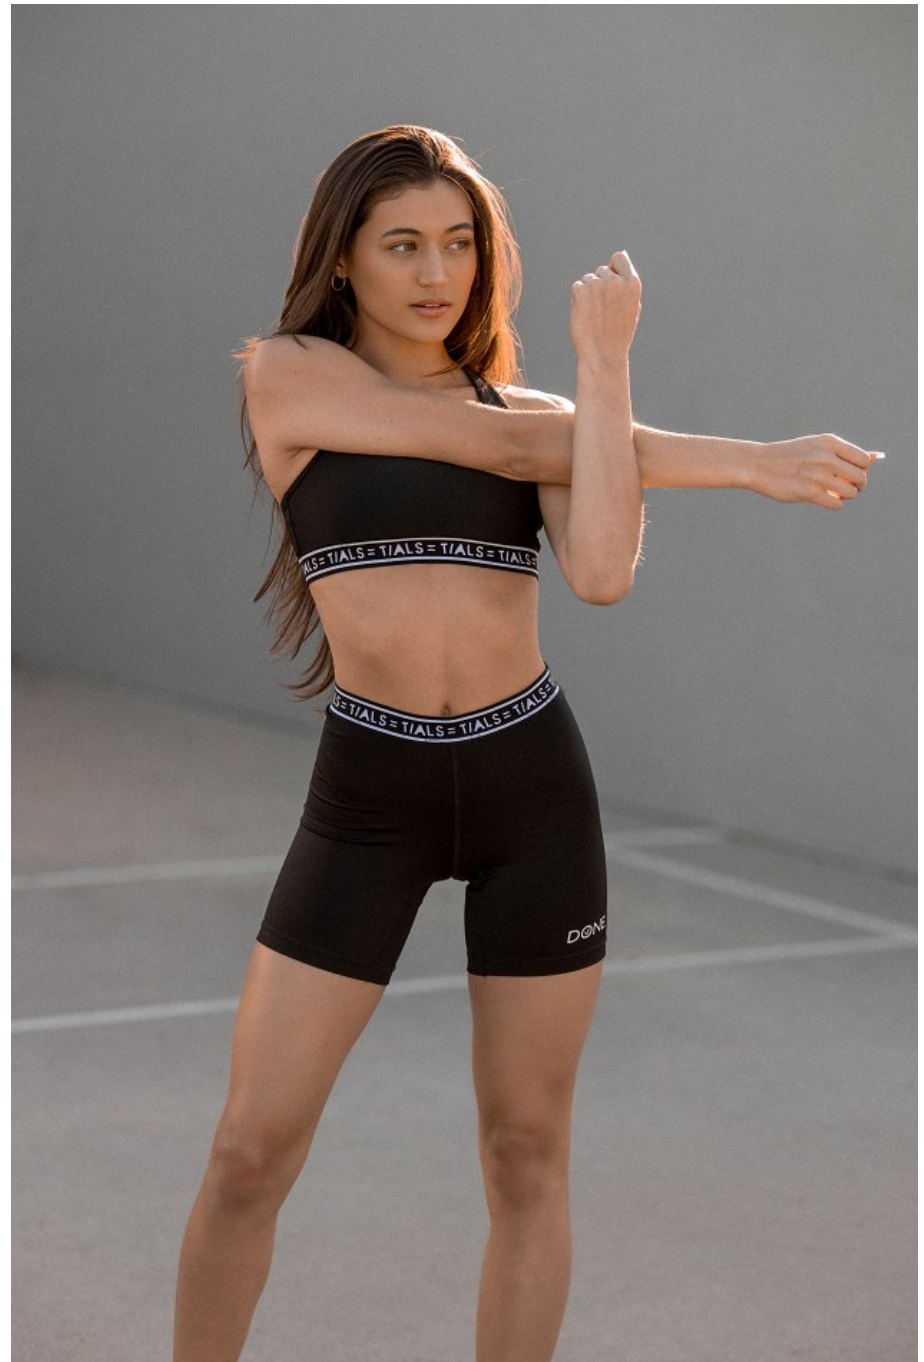

Danielle Fedder Height 5'7" | 170cm Bust 32" | 81cm Waist 24.5" | 62cm Hips 34" | 86cm
Dress 2 US | 32 EU Shoe 7.5 US | 38.5 EU Hair Light Brown Eyes Green