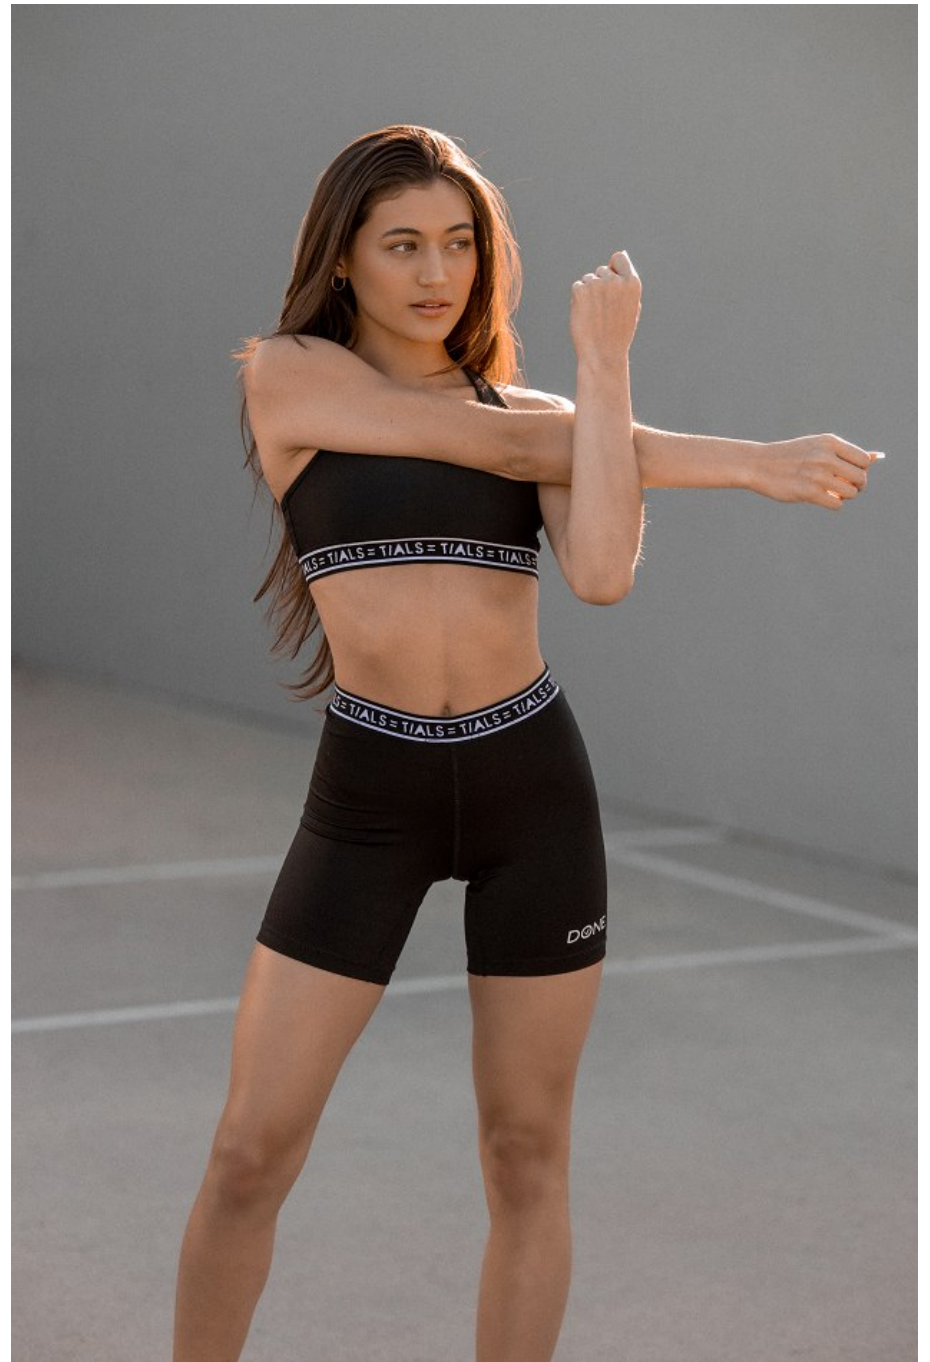

Danielle Fedder Height 5'7" | 170cm Bust 32" | 81cm Waist 24.5" | 62cm Hips 34" | 86cm
Dress 2 US | 32 EU Shoe 7.5 US | 38.5 EU Hair Light Brown Eyes Green