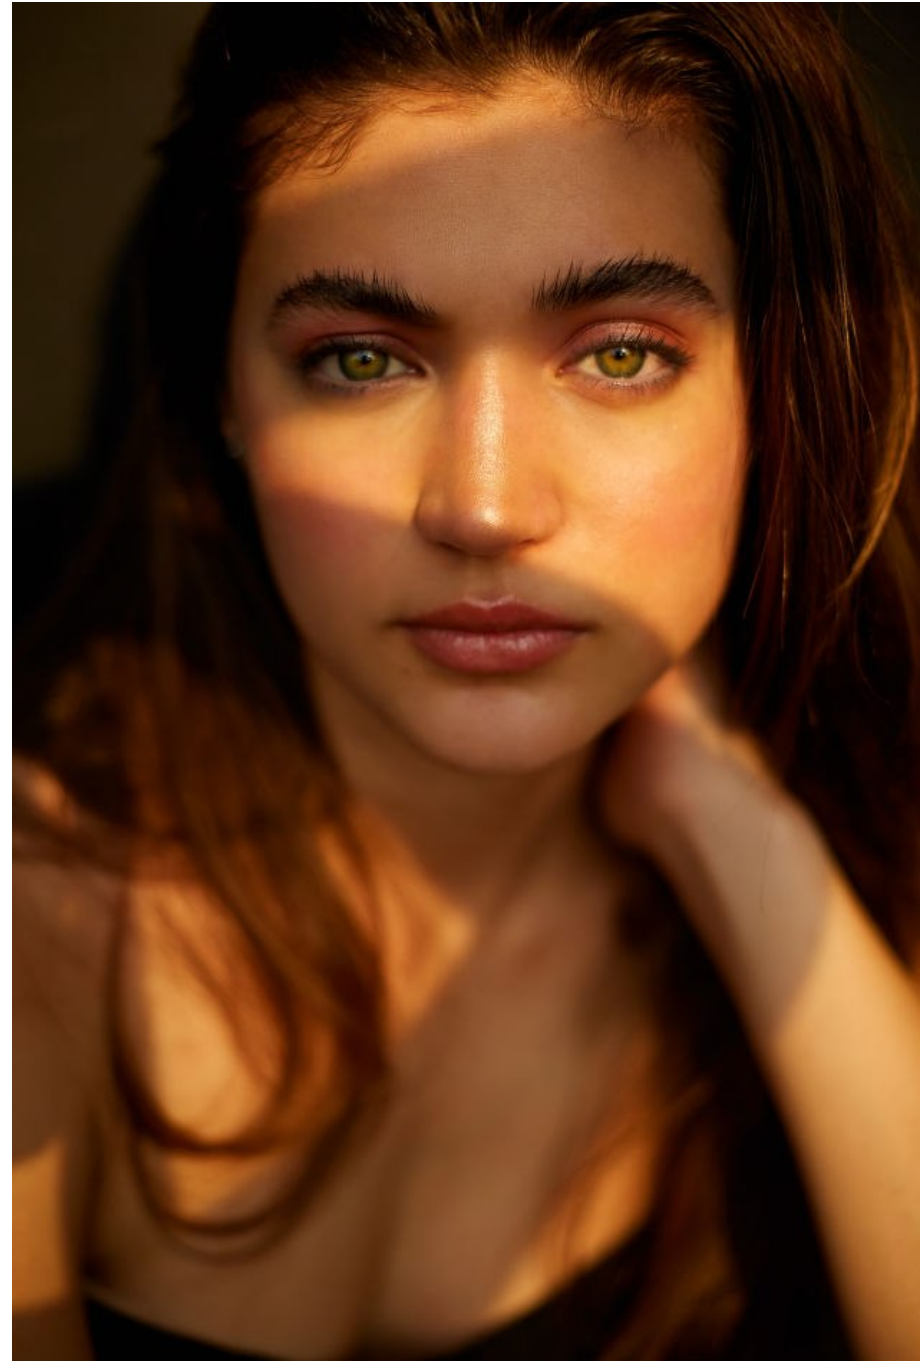

Danielle Fedder Height 5'7" | 170cm Bust 32" | 81cm Waist 24.5" | 62cm Hips 34" | 86cm
Dress 2 US | 32 EU Shoe 7.5 US | 38.5 EU Hair Light Brown Eyes Green