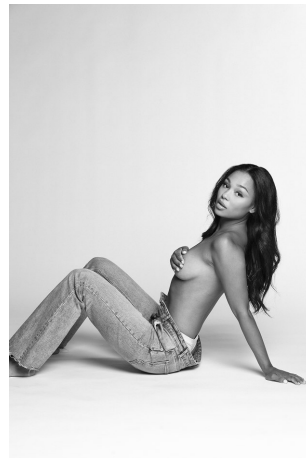

Kyanna Cade Height 5'8" | 173cm Bust 32" | 81cm Waist 25" | 63cm Hips 37" | 94cm
 Dress 4 US | 34 EU Shoe 8.5 US | 39.5 EU Hair Black Eyes Brown

Kyanna Cade Height 5'8" | 173cm Bust 32" | 81cm Waist 25" | 63cm Hips 37" | 94cm
Dress 4 US | 34 EU Shoe 8.5 US | 39.5 EU Hair Black Eyes Brown