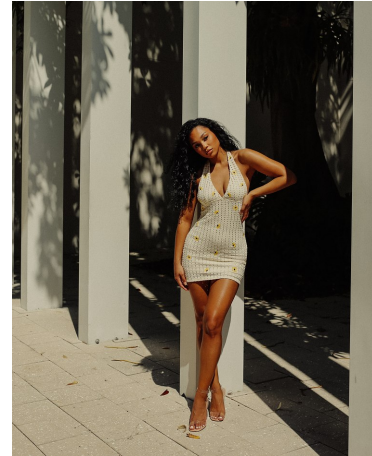

Kyanna Cade Height 5'8" | 173cm Bust 32" | 81cm Waist 25" | 63cm Hips 37" | 94cm
 Dress 4 US | 34 EU Shoe 8.5 US | 39.5 EU Hair Black Eyes Brown

Kyanna Cade Height 5'8" | 173cm Bust 32" | 81cm Waist 25" | 63cm Hips 37" | 94cm
Dress 4 US | 34 EU Shoe 8.5 US | 39.5 EU Hair Black Eyes Brown