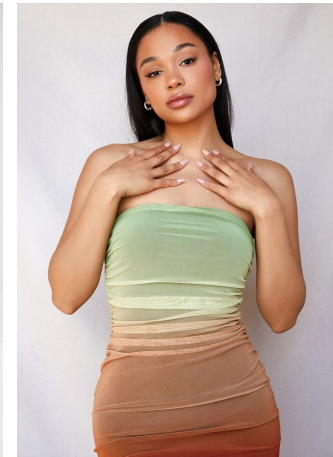

Kyanna Cade Height 5'8" | 173cm Bust 32" | 81cm Waist 25" | 63cm Hips 37" | 94cm
 Dress 4 US | 34 EU Shoe 8.5 US | 39.5 EU Hair Black Eyes Brown

Kyanna Cade Height 5'8" | 173cm Bust 32" | 81cm Waist 25" | 63cm Hips 37" | 94cm
Dress 4 US | 34 EU Shoe 8.5 US | 39.5 EU Hair Black Eyes Brown