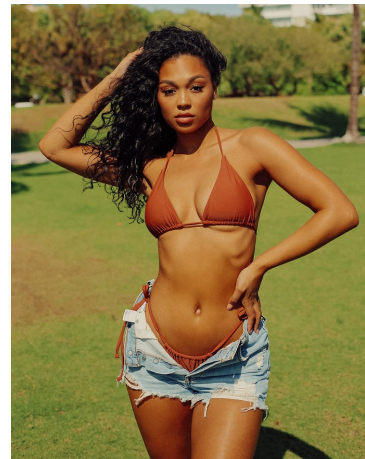

Kyanna Cade Height 5'8" | 173cm Bust 32" | 81cm Waist 25" | 63cm Hips 37" | 94cm
 Dress 4 US | 34 EU Shoe 8.5 US | 39.5 EU Hair Black Eyes Brown

Kyanna Cade Height 5'8" | 173cm Bust 32" | 81cm Waist 25" | 63cm Hips 37" | 94cm
Dress 4 US | 34 EU Shoe 8.5 US | 39.5 EU Hair Black Eyes Brown