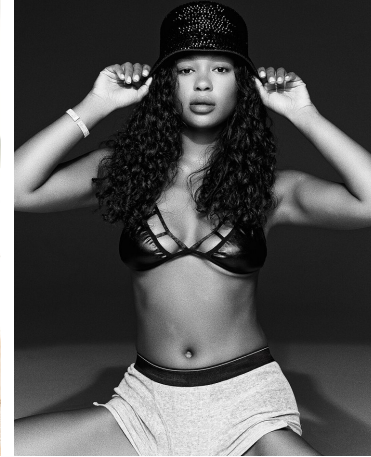

Kyanna Cade Height 5'8" | 173cm Bust 32" | 81cm Waist 25" | 63cm Hips 37" | 94cm
 Dress 4 US | 34 EU Shoe 8.5 US | 39.5 EU Hair Black Eyes Brown

Kyanna Cade Height 5'8" | 173cm Bust 32" | 81cm Waist 25" | 63cm Hips 37" | 94cm
Dress 4 US | 34 EU Shoe 8.5 US | 39.5 EU Hair Black Eyes Brown