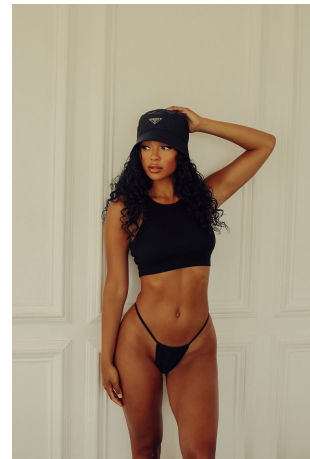

Kyanna Cade Height 5'8" | 173cm Bust 32" | 81cm Waist 25" | 63cm Hips 37" | 94cm
 Dress 4 US | 34 EU Shoe 8.5 US | 39.5 EU Hair Black Eyes Brown

Kyanna Cade Height 5'8" | 173cm Bust 32" | 81cm Waist 25" | 63cm Hips 37" | 94cm
Dress 4 US | 34 EU Shoe 8.5 US | 39.5 EU Hair Black Eyes Brown