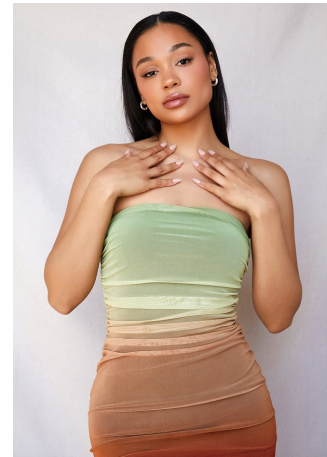

Kyanna Cade Height 5'8" | 173cm Bust 32" | 81cm Waist 25" | 63cm Hips 37" | 94cm
 Dress 4 US | 34 EU Shoe 8.5 US | 39.5 EU Hair Black Eyes Brown

Kyanna Cade Height 5'8" | 173cm Bust 32" | 81cm Waist 25" | 63cm Hips 37" | 94cm
Dress 4 US | 34 EU Shoe 8.5 US | 39.5 EU Hair Black Eyes Brown