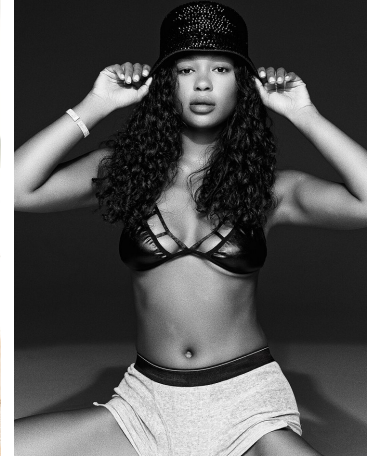

Kyanna Cade Height 5'8" | 173cm Bust 32" | 81cm Waist 25" | 63cm Hips 37" | 94cm
 Dress 4 US | 34 EU Shoe 8.5 US | 39.5 EU Hair Black Eyes Brown

Kyanna Cade Height 5'8" | 173cm Bust 32" | 81cm Waist 25" | 63cm Hips 37" | 94cm
Dress 4 US | 34 EU Shoe 8.5 US | 39.5 EU Hair Black Eyes Brown