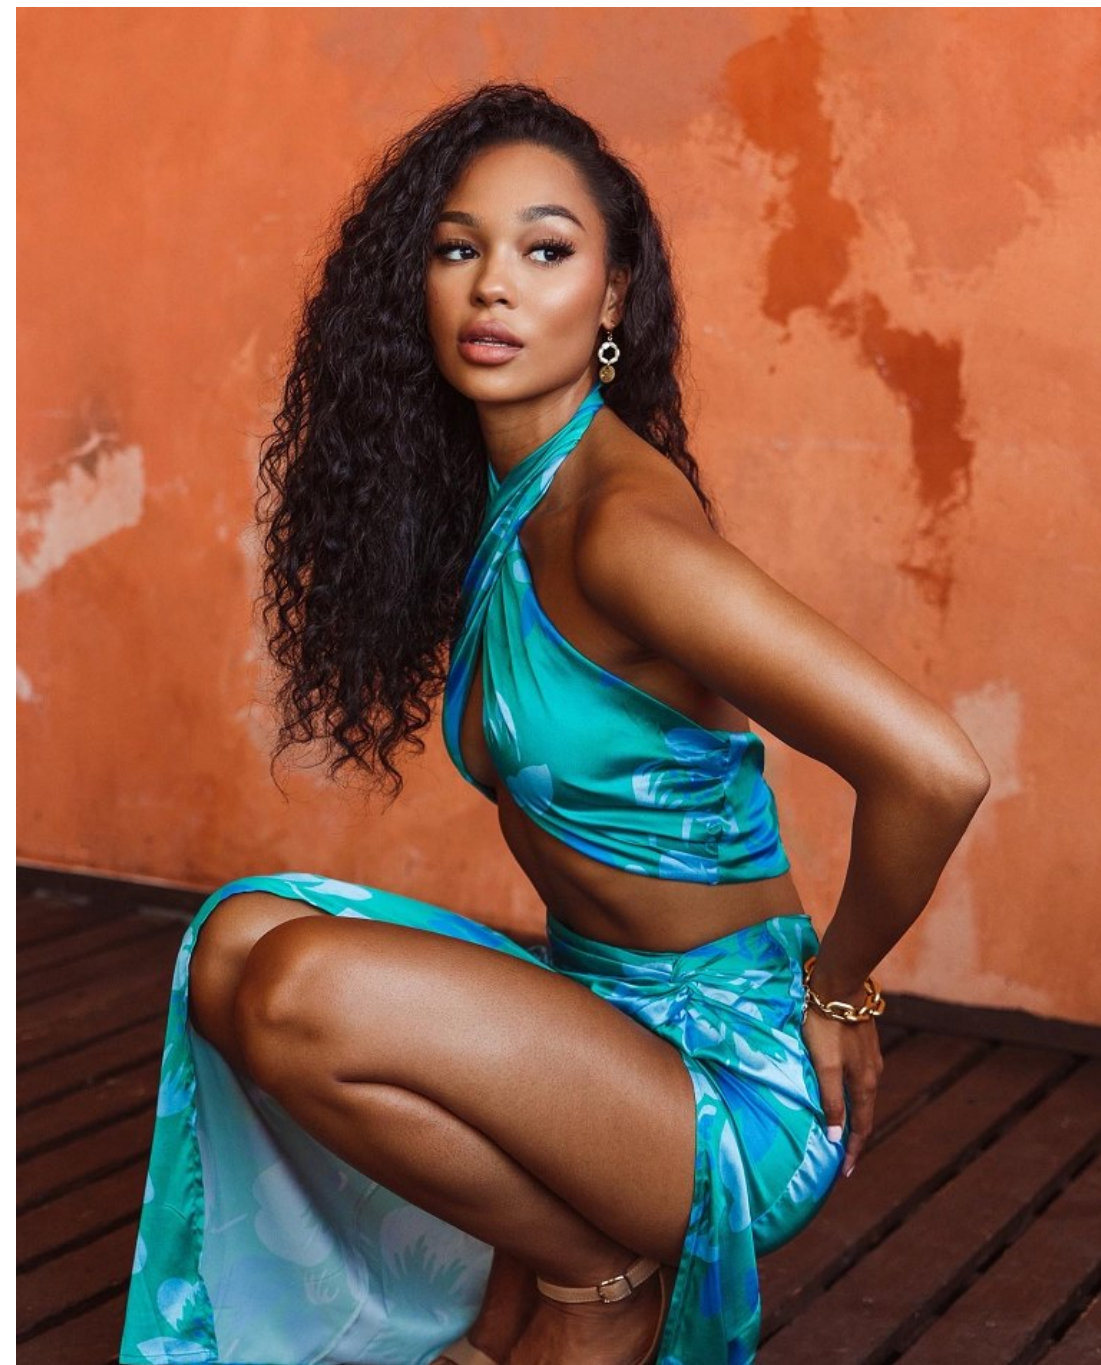

Kyanna Cade Height 5'8" | 173cm Bust 32" | 81cm Waist 25" | 63cm Hips 37" | 94cm
Dress 4 US | 34 EU Shoe 8.5 US | 39.5 EU Hair Black Eyes Brown