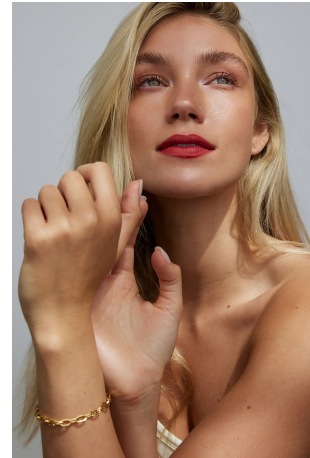

Cora Moran Height 5'11" | 180cm Bust 34" | 86cm Waist 26" | 66cm Hips 38.5" | 98cm
Dress 4-6 US | 34-36 EU Shoe 9 US | 40 EU Hair Blonde Eyes Green | Blue

Cora Moran Height 5'11" | 180cm Bust 34" | 86cm Waist 26" | 66cm Hips 38.5" | 98cm
Dress 4-6 US | 34-36 EU Shoe 9 US | 40 EU Hair Blonde Eyes Green | Blue