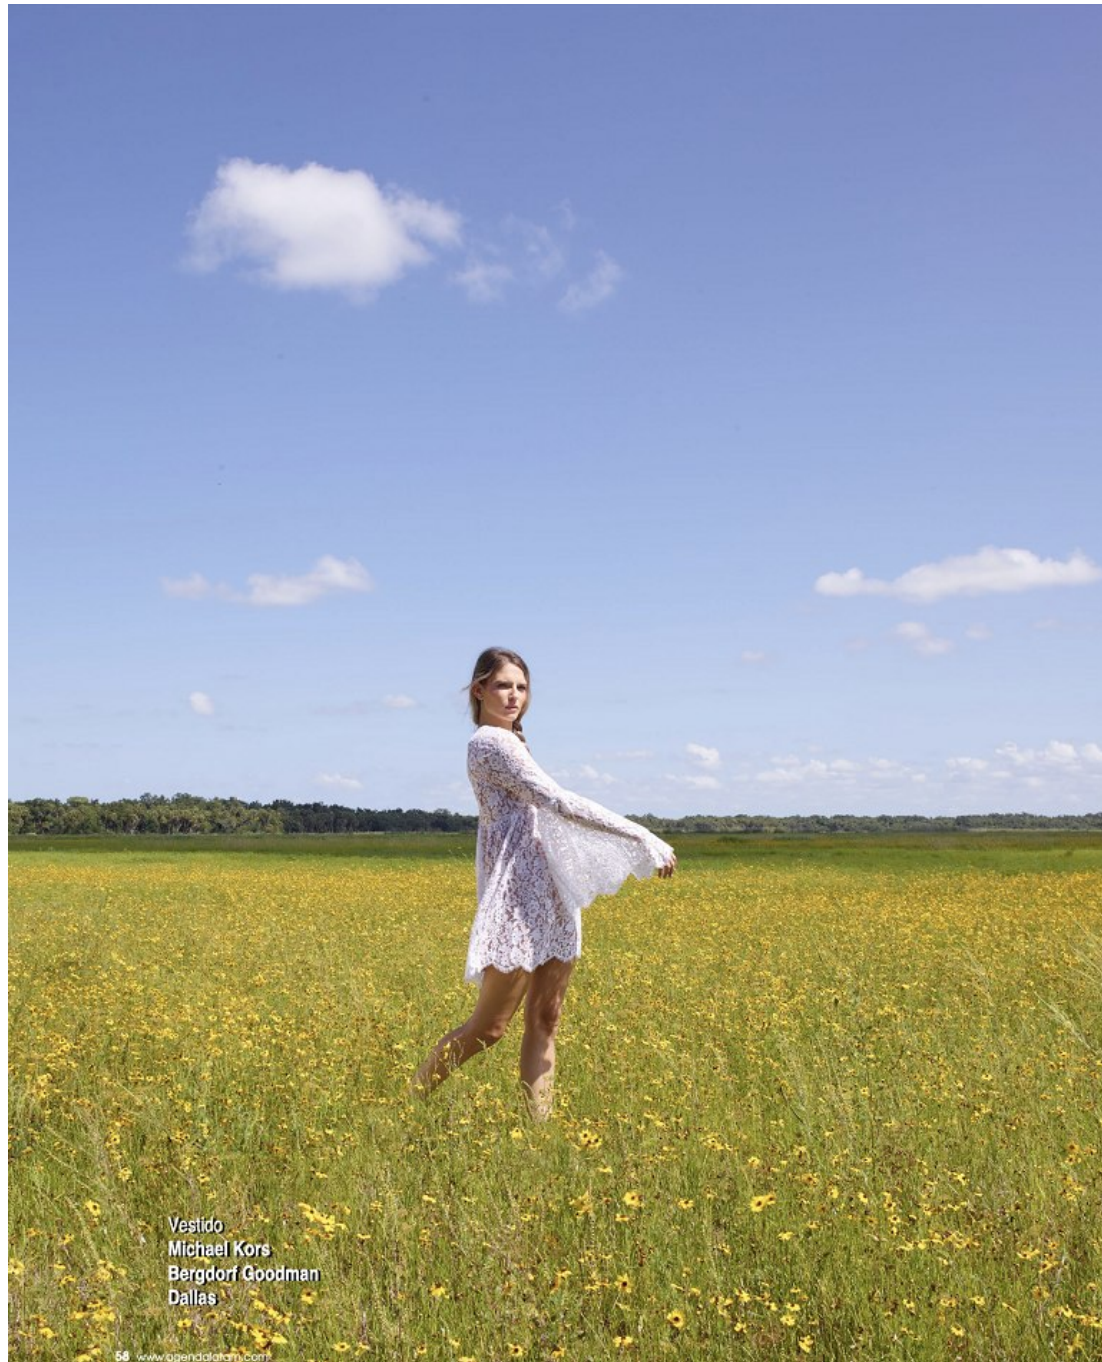

Bianca Maier Height 5'11" | 180cm Bust 34" | 86cm Waist 26" | 66cm Hips 37" | 94cm
Dress 2 US | 32 EU Shoe 10 US | 41 EU Hair Blonde Eyes Green