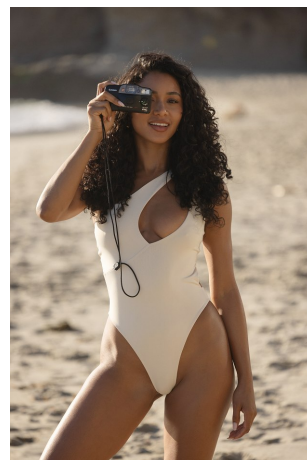

Ally Rossel Height 5'8" | 173cm Bust 32" | 81cm Waist 25" | 64cm Hips 34" | 86cm
Dress 2 US | 32 EU Shoe 8 US | 39 EU Hair Dark Brown Eyes Brown

Ally Rossel Height 5'8" | 173cm Bust 32" | 81cm Waist 25" | 64cm Hips 34" | 86cm
 Dress 2 US | 32 EU Shoe 8 US | 39 EU Hair Dark Brown Eyes Brown