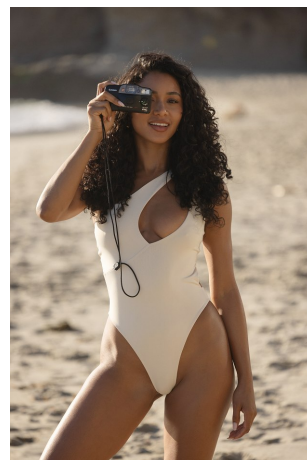

Ally Rossel   Height 5'8" | 173cm   Bust 32" | 81cm   Waist 25" | 64cm   Hips 34" | 86cm  
Dress 2 US | 32 EU   Shoe 8 US | 39 EU   Hair Dark Brown   Eyes Brown

Ally Rossel Height 5'8" | 173cm Bust 32" | 81cm Waist 25" | 64cm Hips 34" | 86cm  
Dress 2 US | 32 EU Shoe 8 US | 39 EU Hair Dark Brown Eyes Brown