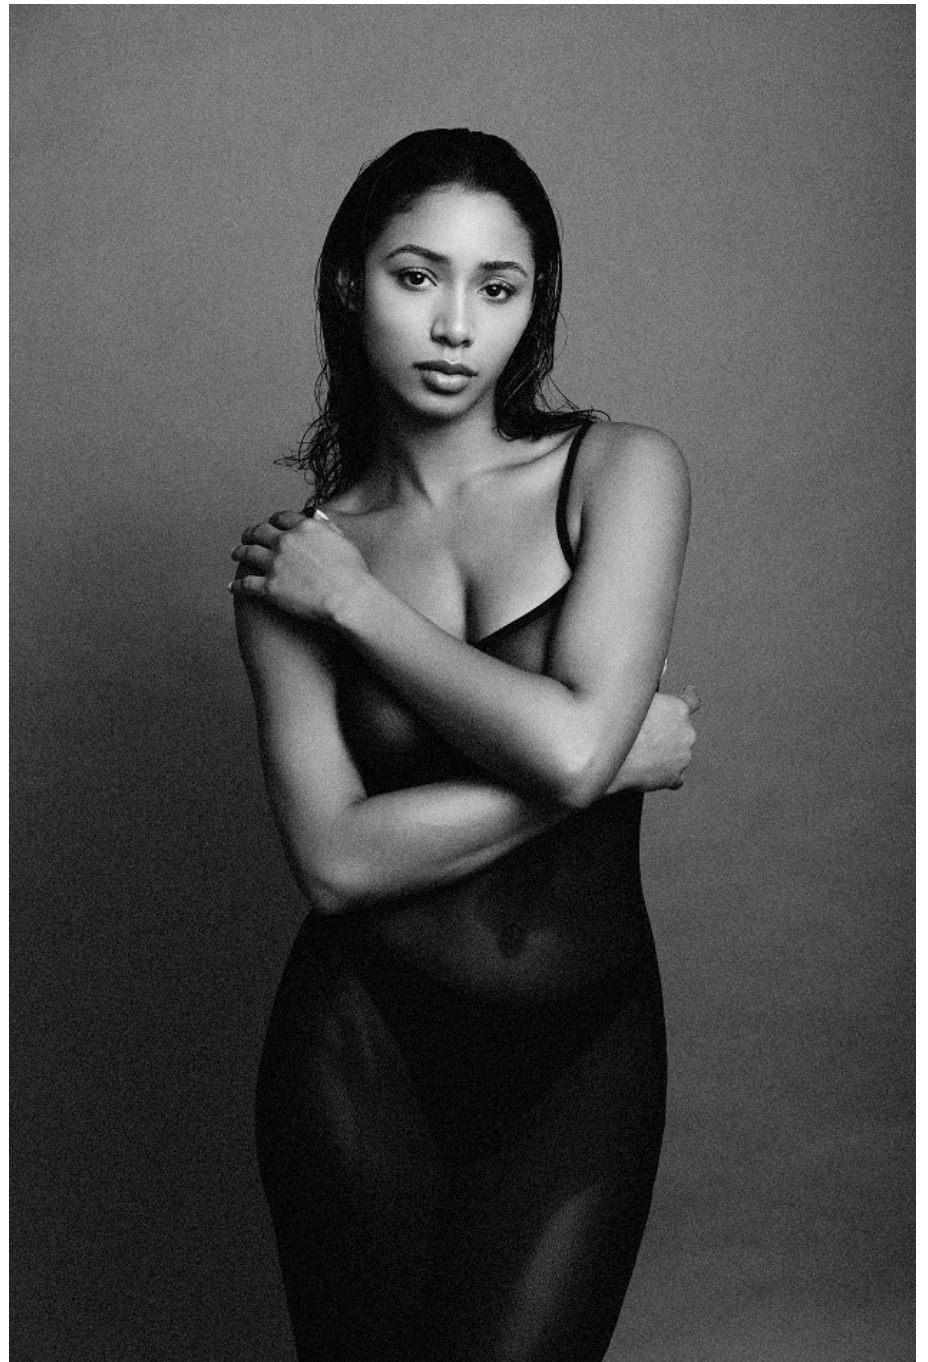

Ally Rossel Height 5'8" | 173cm Bust 32" | 81cm Waist 25" | 64cm Hips 34" | 86cm
Dress 2 US | 32 EU Shoe 8 US | 39 EU Hair Dark Brown Eyes Brown

Ally Rossel Height 5'8" | 173cm Bust 32" | 81cm Waist 25" | 64cm Hips 34" | 86cm
Dress 2 US | 32 EU Shoe 8 US | 39 EU Hair Dark Brown Eyes Brown

Ally Rossel Height 5'8" | 173cm Bust 32" | 81cm Waist 25" | 64cm Hips 34" | 86cm
Dress 2 US | 32 EU Shoe 8 US | 39 EU Hair Dark Brown Eyes Brown

CGM
CAROLINE GLEASON
MANAGEMENT

Ally Rossel Height 5'8" | 173cm Bust 32" | 81cm Waist 25" | 64cm Hips 34" | 86cm
Dress 2 US | 32 EU Shoe 8 US | 39 EU Hair Dark Brown Eyes Brown