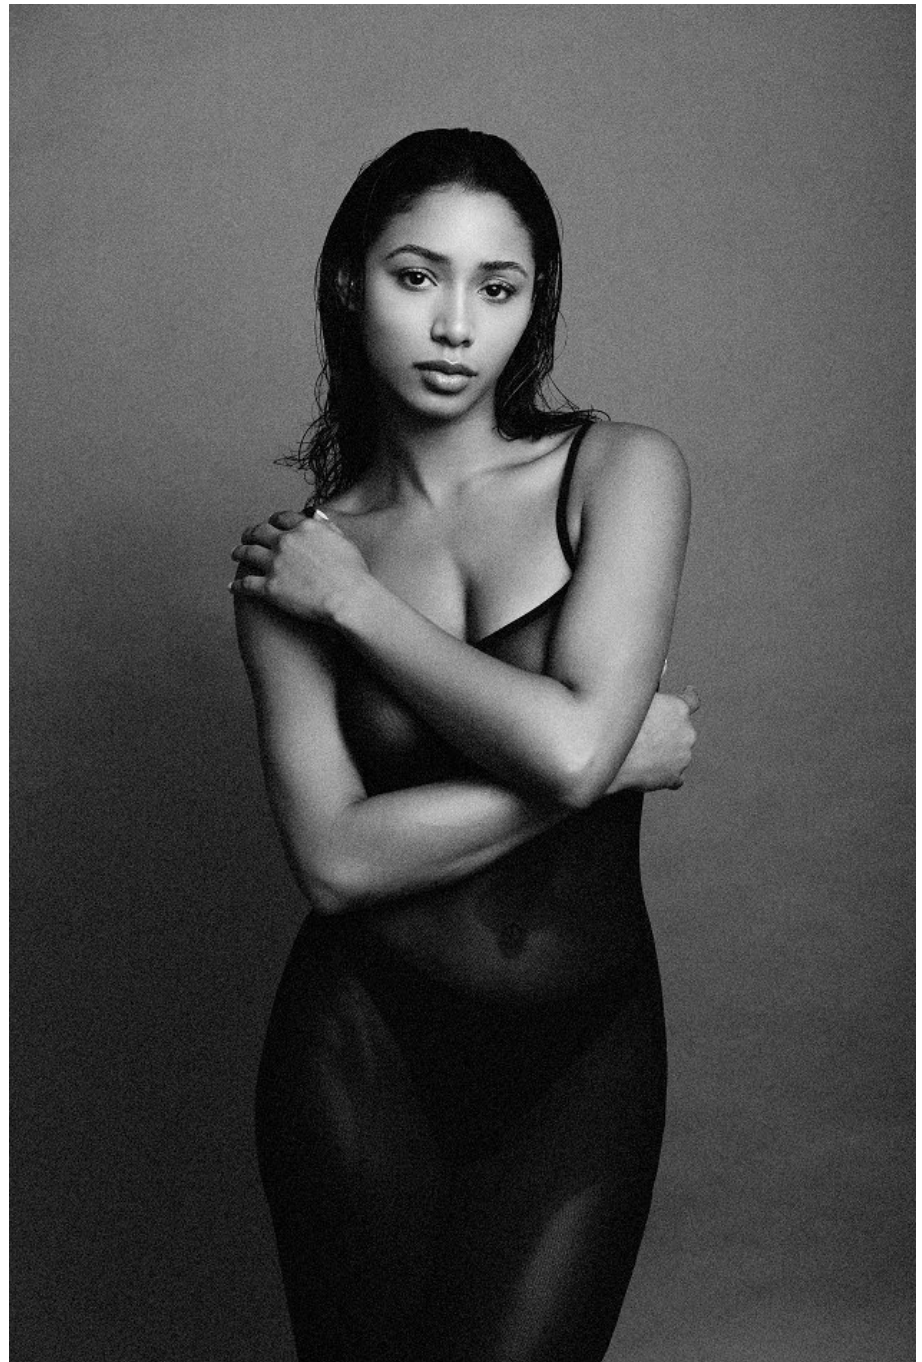

Ally Rossel Height 5'8" | 173cm Bust 32" | 81cm Waist 25" | 64cm Hips 34" | 86cm
Dress 2 US | 32 EU Shoe 8 US | 39 EU Hair Dark Brown Eyes Brown

Ally Rossel Height 5'8" | 173cm Bust 32" | 81cm Waist 25" | 64cm Hips 34" | 86cm
Dress 2 US | 32 EU Shoe 8 US | 39 EU Hair Dark Brown Eyes Brown

Ally Rossel Height 5'8" | 173cm Bust 32" | 81cm Waist 25" | 64cm Hips 34" | 86cm
Dress 2 US | 32 EU Shoe 8 US | 39 EU Hair Dark Brown Eyes Brown

CGM
CAROLINE GLEASON
MANAGEMENT

Ally Rossel Height 5'8" | 173cm Bust 32" | 81cm Waist 25" | 64cm Hips 34" | 86cm
Dress 2 US | 32 EU Shoe 8 US | 39 EU Hair Dark Brown Eyes Brown