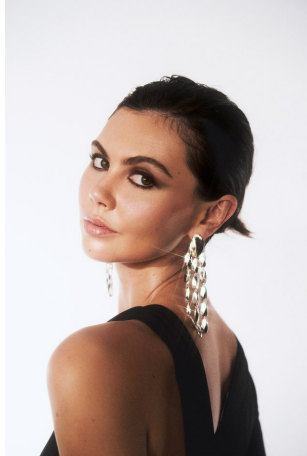

Hannah Anderson Height 5'11" | 180cm Bust 32" | 81cm Waist 24" | 61cm Hips 36" | 91cm
 Dress 2 US | 32 EU Shoe 8 US | 39 EU Hair Brown Eyes Brown

Hannah Anderson Height 5'11" | 180cm Bust 32" | 81cm Waist 24" | 61cm Hips 36" | 91cm
Dress 2 US | 32 EU Shoe 8 US | 39 EU Hair Brown Eyes Brown

Hannah Anderson Height 5'11" | 180cm Bust 32" | 81cm Waist 24" | 61cm Hips 36" | 91cm
Dress 2 US | 32 EU Shoe 8 US | 39 EU Hair Brown Eyes Brown