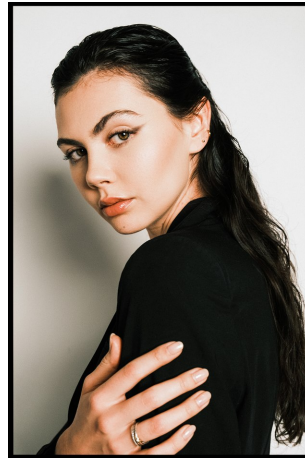

Hannah Anderson   Height 5'11" | 180cm   Bust 32" | 81cm   Waist 24" | 61cm   Hips 36" | 91cm  
Dress 2 US | 32 EU   Shoe 8 US | 39 EU   Hair Brown   Eyes Brown

Hannah Anderson    Height 5'11" | 180cm    Bust 32" | 81cm    Waist 24" | 61cm    Hips 36" | 91cm  
Dress 2 US | 32 EU    Shoe 8 US | 39 EU    Hair Brown    Eyes Brown

Hannah Anderson   Height 5'11" | 180cm   Bust 32" | 81cm   Waist 24" | 61cm   Hips 36" | 91cm  
Dress 2 US | 32 EU   Shoe 8 US | 39 EU   Hair Brown   Eyes Brown