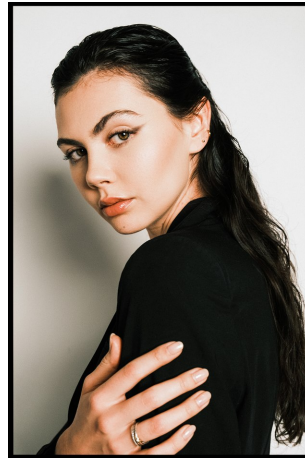

Hannah Anderson    Height 5'11" | 180cm    Bust 32" | 81cm    Waist 24" | 61cm    Hips 36" | 91cm  
 Dress 2 US | 32 EU    Shoe 8 US | 39 EU    Hair Brown    Eyes Brown

Hannah Anderson    Height 5'11" | 180cm    Bust 32" | 81cm    Waist 24" | 61cm    Hips 36" | 91cm  
Dress 2 US | 32 EU    Shoe 8 US | 39 EU    Hair Brown    Eyes Brown

Hannah Anderson   Height 5'11" | 180cm   Bust 32" | 81cm   Waist 24" | 61cm   Hips 36" | 91cm  
Dress 2 US | 32 EU   Shoe 8 US | 39 EU   Hair Brown   Eyes Brown