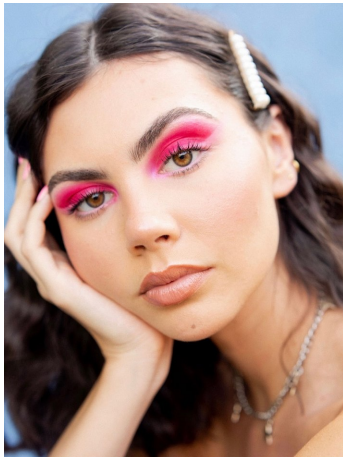

Hannah Anderson Height 5'11" | 180cm Bust 32" | 81cm Waist 24" | 61cm Hips 36" | 91cm
 Dress 2 US | 32 EU Shoe 8 US | 39 EU Hair Brown Eyes Brown

Hannah Anderson Height 5'11" | 180cm Bust 32" | 81cm Waist 24" | 61cm Hips 36" | 91cm
Dress 2 US | 32 EU Shoe 8 US | 39 EU Hair Brown Eyes Brown