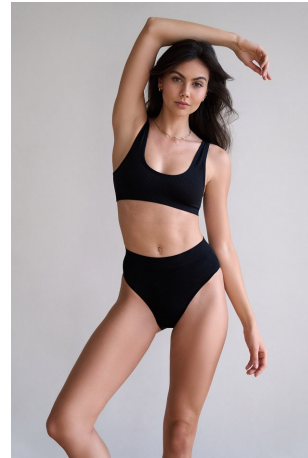

Hannah Anderson    Height 5'11" | 180cm    Bust 32" | 81cm    Waist 24" | 61cm    Hips 36" | 91cm  
 Dress 2 US | 32 EU    Shoe 8 US | 39 EU    Hair Brown    Eyes Brown

Hannah Anderson    Height 5'11" | 180cm    Bust 32" | 81cm    Waist 24" | 61cm    Hips 36" | 91cm  
Dress 2 US | 32 EU    Shoe 8 US | 39 EU    Hair Brown    Eyes Brown

Hannah Anderson   Height 5'11" | 180cm   Bust 32" | 81cm   Waist 24" | 61cm   Hips 36" | 91cm  
Dress 2 US | 32 EU   Shoe 8 US | 39 EU   Hair Brown   Eyes Brown