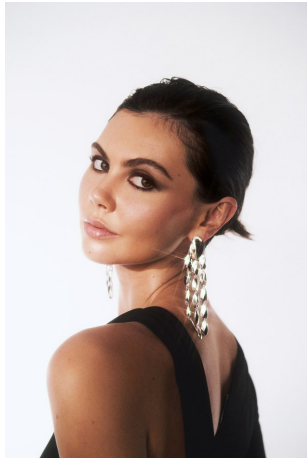

Hannah Anderson   Height 5'11" | 180cm   Bust 32" | 81cm   Waist 24" | 61cm   Hips 36" | 91cm  
Dress 2 US | 32 EU   Shoe 8 US | 39 EU   Hair Brown   Eyes Brown

Hannah Anderson    Height 5'11" | 180cm    Bust 32" | 81cm    Waist 24" | 61cm    Hips 36" | 91cm  
Dress 2 US | 32 EU    Shoe 8 US | 39 EU    Hair Brown    Eyes Brown

Hannah Anderson   Height 5'11" | 180cm   Bust 32" | 81cm   Waist 24" | 61cm   Hips 36" | 91cm  
Dress 2 US | 32 EU   Shoe 8 US | 39 EU   Hair Brown   Eyes Brown