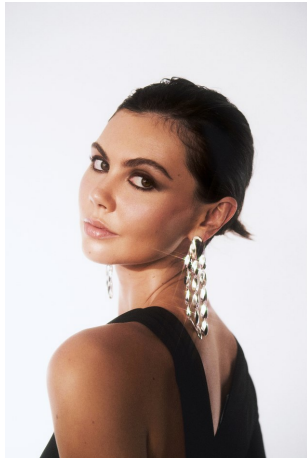

Hannah Anderson    Height 5'11" | 180cm    Bust 32" | 81cm    Waist 24" | 61cm    Hips 36" | 91cm  
 Dress 2 US | 32 EU    Shoe 8 US | 39 EU    Hair Brown    Eyes Brown

Hannah Anderson    Height 5'11" | 180cm    Bust 32" | 81cm    Waist 24" | 61cm    Hips 36" | 91cm  
Dress 2 US | 32 EU    Shoe 8 US | 39 EU    Hair Brown    Eyes Brown

Hannah Anderson   Height 5'11" | 180cm   Bust 32" | 81cm   Waist 24" | 61cm   Hips 36" | 91cm  
Dress 2 US | 32 EU   Shoe 8 US | 39 EU   Hair Brown   Eyes Brown