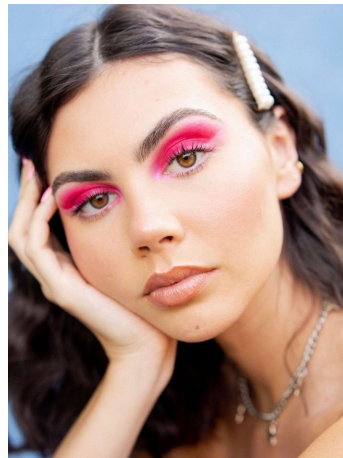

Hannah Anderson   Height 5'11" | 180cm   Bust 32" | 81cm   Waist 24" | 61cm   Hips 36" | 91cm  
Dress 2 US | 32 EU   Shoe 8 US | 39 EU   Hair Brown   Eyes Brown

Hannah Anderson    Height 5'11" | 180cm    Bust 32" | 81cm    Waist 24" | 61cm    Hips 36" | 91cm  
Dress 2 US | 32 EU    Shoe 8 US | 39 EU    Hair Brown    Eyes Brown